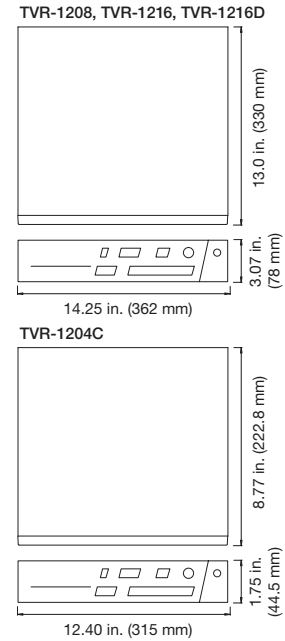

Dimensional Diagram

Ordering Information

TVR-1204C-500	TruVision DVR 12 Compact, 960H H.264, 4-Channels, 500GB Storage
TVR-1204C-1T	TruVision DVR 12 Compact, 960H H.264, 4-Channels, 1TB Storage
TVR-1208-1T	TruVision DVR 12, 960H H.264, 8-Channels, 1TB Storage
TVR-1208-2T	TruVision DVR 12, 960H H.264, 8-Channels, 2TB Storage
TVR-1216-1T	TruVision DVR 12, 960H H.264, 16-Channels, 1TB Storage
TVR-1216-2T	TruVision DVR 12, 960H H.264, 16-Channels, 2TB Storage
TVR-1216-4T	TruVision DVR 12, 960H H.264, 16-Channels, 4TB Storage
TVR-1216D-2T	TruVision DVR 12, 960H H.264, 16-Channels, 2TB Storage, DVD

TruVision® DVR 12 Storage Tables

16-Channel Models

Storage	30 Days			60 Days			90 Days		
	2CIF	4CIF	960H	2CIF	4CIF	960H	2CIF	4CIF	960H
2TB HDD	15 fps	6 fps	6 fps	4 fps	1 fps	1 fps	1 fps	1 fps	1 fps
4TB HDD	30 fps	16 fps	16 fps	12 fps	6 fps	6 fps	6 fps	2 fps	2 fps

8-Channel Models

Storage	30 Days			60 Days			90 Days		
	2CIF	4CIF	960H	2CIF	4CIF	960H	2CIF	4CIF	960H
1TB HDD	15 fps	6 fps	6 fps	4 fps	1 fps	1 fps	1 fps	1 fps	1 fps
2TB HDD	30 fps	16 fps	16 fps	12 fps	6 fps	6 fps	6 fps	2 fps	2 fps

4-Channel Models

Storage	30 Days			60 Days			90 Days		
	2CIF	4CIF	960H	2CIF	4CIF	960H	2CIF	4CIF	960H
1TB HDD	30 fps	20 fps	20 fps	15 fps	8 fps	8 fps	8 fps	2 fps	2 fps
2TB HDD	30 fps	30 fps	30 fps	30 fps	20 fps	20 fps	20 fps	10 fps	10 fps

Actual storage and frames per second (fps) may vary by application, camera type, and environmental conditions.

interlogix.com

Specifications subject to change without notice.

© 2014 United Technologies Corporation.
All rights reserved.
Interlogix is part of UTC Building & Industrial Systems,
a unit of United Technologies Corporation.

404-3809 2014/08 (79286)