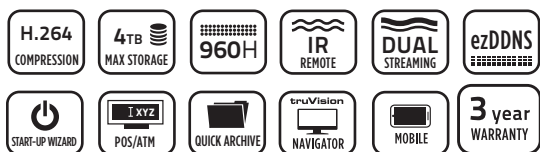

DVR 12

960H H.264 Digital Video Recorder

OVERVIEW

The TruVision® DVR 12 (TVR 12) is a cost-effective, digital video recorder with 4, 8 or 16-channel capabilities. It utilizes H.264 video compression technology to deliver real-time recording per channel up to 960H resolution.

Internal storage from 500GB up to 4TB is available. In addition, video can also be archived via USB memory stick or optional CD/DVD. For user-friendly, remote management and reliable recording, the DVR 12 represents a comprehensive solution to fit your needs and budget.

STANDARD FEATURES

- H.264 compression technology
- 4, 8 or 16-channel real-time recording
- Mobile apps allow you to connect remotely via smartphone or tablet to keep an eye on facilities, people or valuables
- Text Insertion via ProBridge for POS/ATM applications
- Start-up Wizards for quick and easy installation, search and playback
- PTZ and dome camera control via mouse, front panel and IR remote control
- E-mail notification upon alarm with attached images
- Triple monitor support - HDMI, VGA and Analog
- Fully compatible with TruVision Navigator software
- Integrates easily with existing systems
- Familiar, user-friendly interface
- Features up to 4TB internal storage
- Time lapse, event, alarm and manual recording settings
- HDMI output for high-quality local viewing
- Compact chassis for 4-channel models
- Simple one-button archive video via USB 2.0, CD/DVD*
- Disk analysis for graphical hard drive evaluation