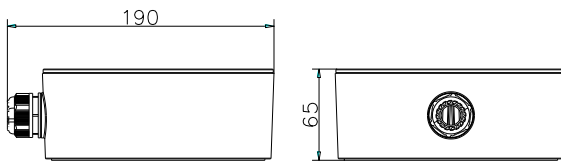

CB165

Junction Box for Dome Camera

Features:

- Aluminum alloy material with surface spray treatment
- Waterproof design
- Cable hole on bracket makes the feature better

Dimension:

Order Model:

CB165

Parameter:

Model	CB165
Parameters	Junction Box for Dome Camera
Appearance	Hikvision White
Material	Aluminum Alloy
Dimension	Φ 165×65mm
Weight	466g

Notice:

- The bracket should be installed on flat wall
- Waterproof rubber is necessary for outdoor application
- The wall must be capable of supporting over 3 times as much as the total weight of the camera and the mount.
- The maximum load capacity of the bracket is **4.5KG**