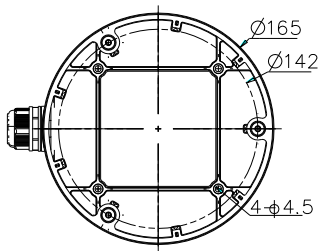

CB165

Junction Box for Dome Camera

Features:

- Aluminum alloy material with surface spray treatment
- Waterproof design
- Cable hole on bracket makes the feature better

Dimension:

Order Model:

CB165

Parameter:

Model	CB165
Parameters	Junction Box for Dome Camera
Appearance	Hikvision White
Material	Aluminum Alloy
Dimension	Φ 165×65mm
Weight	466g

Notice:

- The bracket should be installed on flat wall
- Waterproof rubber is necessary for outdoor application
- The wall must be capable of supporting over 3 times as much as the total weight of the camera and the mount.
- The maximum load capacity of the bracket is **4.5KG**

Note: The actual dome camera may vary from the picture above.