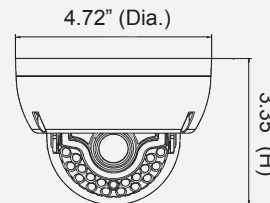

## Intense IR HD-TVI 1080p 2MP Indoor/Outdoor Dome Camera

**HT5940T** 2.8-12mm auto iris varifocal lens, dark grey housing

Shown with included paintable, snap-on Chameleon Cover™

### Camera Specifications

Image Sensor ..... 1/3" Sony Exmor CMOS, 2.0MP  
 Minimum Illumination..... 0.001 lux  
 Effective Pixels ..... 1984 (H) x 1105 (V)  
 Total Pixels ..... 2000 (H) x 1121 (V)  
 Scanning System..... Progressive  
 IR Range ..... 66 ft. (depending on scene reflection)  
 Intense IR ..... 0 – 20 (adjustable)  
 S/N Ratio ..... More than 50dB  
 Output Resolution..... 1920x1080 @ 30fps / 1280x720 @ 60fps  
 Video Output..... 1.0Vp-p / 75 Ohms  
 Electronic Shutter ..... Auto / Manual (1/30 – 1/30,000 sec.) / Flicker  
 WDR..... On (Low / Middle / High) / Off  
 Day / Night..... Auto / Color / BW / External  
 White Balance ..... Auto / AWB / AWC-Set / Manual  
 Brightness..... 0 – 20 (adjustable)  
 AGC..... 0 – 20 (adjustable)  
 Sense-up ..... 2x – 32x (adjustable)  
 Backlight..... BLC / HSBLC  
 Motion Detection..... On / Off (4 zones)  
 Privacy Masking ..... On / Off (16 zones)

### Operating & Unit Specifications

Power ..... 12VDC / 24VAC dual voltage  
 (power supply not included)  
 Power Consumption ..... 12VDC, 510mA max. / 24VAC, 195mA max.  
 Operating Temperature.... -4° F – 140° F  
 Operating Humidity..... 20% – 95% RH  
 Unit Dimensions ..... 3.35" (H) x 4.72" (Dia.)  
 Unit Weight..... 2.2 lbs.  
 Certifications..... FCC, RoHS