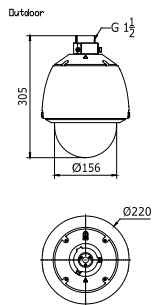

Dimensions

Accessories

1602ZJ
Wall Mount

1602ZJ-Corner
Corner Mount

1661ZJ
Pendant Mount

1663ZJ
Ceiling Mount

AR313-OD	
Camera	
Image Sensor	1 / 3" CMOS
Effective Pixel	3270K
Horizontal Resolution	1100TVL
Signal System	PAL / NTSC
Min. Illumination	Color: 0.2Lux@(F1.6,AGC ON) ; B / W: 0.02Lux@(F1.6,AGC ON)
White Balance	Auto / Manual / ATW / Indoor / Outdoor
AGC	Auto / Manual
S / N Ratio	≥50dB
3D DNR	Support
Digital WDR	Support
EIS	Support
Backlight Compensation	Support
Shutter Time	PAL: 1-1 / 10,000s ; NTSC: 1-1 / 10,000s
Day & Night	IR Cut Filter
Digital Zoom	16x
Privacy Mask	8 privacy masks programmable; a maximum of 8 zones can be masked simultaneously on the same video screen
Focus Model	Auto / Semiautomatic / Manual
Lens	
Focal Length	4-120mm, 30X
Zoom Speed	Approx.3.0s(Optical Wide-Tele)
Angle of View	58-1.7 degree(Wide-Tele)
Min. Working Distance	10-1500mm (Wide-Tele)
Aperture	F1.6-F4.4
Pan and Tilt	
Pan Range	360° endless
Pan Speed	Pan Manual Speed: 0.1°-250° / s; Pan Preset Speed: 300° / s
Tilt Range	-5°-90° (Auto Flip)
Tilt Speed	Tilt Manual Speed: 0.1°-150° / s; Tilt Preset Speed: 200° / s
Proportional Zoom	Rotation speed can be adjusted automatically according to zoom multiples
Number of Preset	256
Patrol	8 patrols, up to 32 presets per patrol
Pattern	4 patterns, with the total recording time not less than 10 minutes
Power-off Memory	Support
Park Action	Preset / Patrol / Pattern / Pan scan / Tilt scan / Frame Scan / Random scan / Panorama scan
PTZ Position Display	On / Off
Preset Freezing	Support
Scheduled Task	Preset / Patrol / Pattern / Pan scan / Tilt scan / Frame Scan / Random scan / Panorama scan
RS-485 communication diagnosis	Support
Input / Output	
Monitor Output	1.0V[p-p] / 75Ω, NTSC (or PAL) composite, BNC
RS-485 Interface	Half-duplex mode; Self-adaptive HIKVISION, Pelco-P, Pelco-D protocol
UTC function	Self-adaptive PELCO_C, HDCAM_C(need UTC controller)
General	
Menu Language	English, Chinese
Power	24VAC; Outdoor dome: Max. 20W (Heater On), Max. 12W(Heater Off);
Working Temperature / Humidity	-30 °C-65°C(-22°F-149°F)(outdoor dome) 90% or less
Protection Level	IP66 standard (outdoor dome) TVS 4,000V lightning protection, surge protection and voltage transient protection
Mounting	Various mounting modes optional
Dimensions	φ220×305mm (φ8.66"×12.00")(Outdoor);
Weight (approx.)	5Kg (11.02lbs)
Mount Option (only suitable for outdoor dome)	Long-arm wall mount; Corner mount Pole Mount; Power box mount
Weight	500g