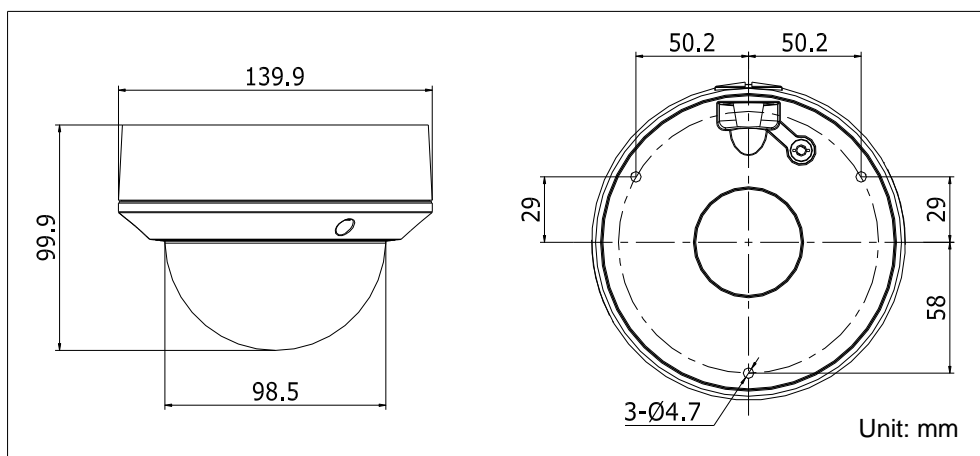

NC304-VDA

4 MP WDR Vari-focal Dome Network Camera

Winic Technologies USA Inc.

42 Central Avenue, Farmingdale, New York 11735

Tel: +631-396-0800

Fax: +631-396-0805

Email: sales@winictech.com

www.winictech.com

Design and specifications are subject to change without notice