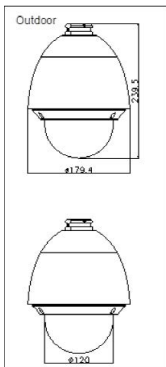

## 2MP Network PTZ Dome Camera

### Dimensions