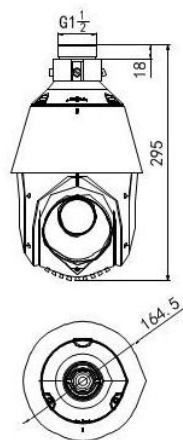

NP112-IR

2MP H.265 20X Network IR PTZ Dome Camera

Sub Stream	50Hz:25fps(704×576), 25fps(352×288), 25fps(320×240); 60Hz:30fps(704×480), 30fps(352×240), 30fps(320×240)
Image Compression	H.265/H.264/MJPEG
Protocols	IPv4/IPv6, HTTP, HTTPS, 802.1X, QoS, FTP, SMTP, UPnP, SNMP, DNS, DDNS, NTP, RTSP, RTP, TCP, UDP, IGMP, ICMP, DHCP, PPPoE
Simultaneous Live View	Up to 20 users
Mini SD Memory Card	Support up to 128GB Micro SD/SDHC/SDXC card. Support Edge recording
User/Host Level	Up to 32 users,3 Levels: Administrator, Operator and User
Security Measures	User authentication (ID and PW); Host authentication (MAC address); IP address filtering

System Integration

Application programming	Open-ended API, support ONVIF, PSIA and CG , Support EZVIZ cloud P2P
Web Browser	IE 7+, Chrome 18 +, Firefox 5.0 +, Safari 5.02 +
Power	12 VDC, Max.20W
Working Temperature	-30° C ~ 65° C (-22° F ~ 149° F)
Humidity	90% or less
Protection Level	IP66, TVS 4,000V lightning protection, surge protection and voltage transient protection
Certification	FCC, CE, UL, RoHS, IEC/EN 61000, IEC/EN 55022, IEC/EN 55024, IEC /EN60950-1
Dimensions	Φ164.5(mm)×295(mm)
Weight (approx.)	2kg (4.41lbs)
Mount Option	Long-arm wall mount: DS-1602ZJ; Corner mount: DS-1602ZJ-corner; Pole Mount: DS-1602ZJ-pole; Power box mount:DS-1602ZJ-box; Swan-neck mount: DS-1619ZJ

Dimensions

Unit:mm

Accessories

1602ZJ
Wall Mount

1602ZJ-Corner
Corner Mount

1602ZJ-Pole
Pole Mount

1663ZJ
Ceiling mount

1661ZJ
Pendant mount