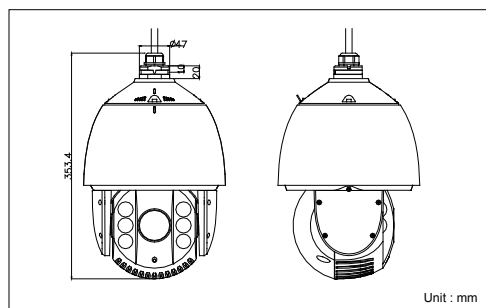

Dimensions

NP302-IR/30X	
Camera	
Image sensor	1/2.8" Progressive Scan CMOS
Effective pixel	2230K pixels
Min. illumination	Color: 0.05lux (F1.6, AGC ON), 0 lux with IR ; B/W: 0.01lux (F1.6, AGC ON), 0 lux with IR
White balance	Auto / Manual /ATW/Indoor/Outdoor/Daylight lamp/Sodium lamp
AGC	Auto / Manual
S / N ratio	≥ 50dB
Digital noise Reduction	3D DNR
Backlight compensation	HLC/BLC
Wide dynamic range	Digital WDR
Shutter speed	1 ~ 1/10,000s
Day & Night	IR Cut Filter
Digital zoom	16X
Privacy masking	2 privacy masks programmable
Focus mode	Auto / Semiautomatic / Manual
Lens	
Focal length	4.7 ~ 129mm, 30x
Zoom speed	Approx 3s(Optical Wide-Tele)
Angle of view	58.3 ~ 3.2 degree (Wide-Tele)
Min. working distance	10 ~ 1000mm(Wide-Tele)
Aperture range	F1.6 ~ F3.5
Pan and Tilt	
Pan / Tilt range	Pan: 360° endless; Tilt: -15° ~ 90° (Auto Flip)
Pan / Tilt speed	Pan Manual Speed: 0.1° ~ 160°/s, Pan Preset Speed: 240°/s Tilt Manual Speed: 0.1° ~ 120°/s, Tilt Preset Speed: 200°/s
Proportional zoom	Rotation speed can be adjusted automatically according to zoom multiples
Number of preset	256
Park action	Pattern/Pan scan/Tilt scan/Frame scan/Panorama scan/Random scan
Patrol	8 patrols, up to 32 presets per patrol
Power-off memory	Support
PTZ position display	Support
Preset freezing	Support
Scheduled task	Preset / Patrol / Pattern / Pan scan / Tilt scan / Random scan / Frame scan / Panorama scan/Dome reboot/Self-test action/Alarm output
Infrared	
IR distance	Up to 100m
IR intensity	Automatically adjusted, depending on the zoom ratio
Local Video&Audio	
Audio input	1 Mic in/Line in interface, Line input: 2 ~ 2.4V(p-p); output impedance: 1KΩ, ±10%
Audio output	1 Audio output interface, Line level, impedance: 600Ω
Network	
Ethernet	10Base-T / 100Base-TX, RJ45 connector
Max. image resolution	1920×1080
Frame rate	50Hz: 25 fps (1920×1080), 25 fps (1280×960) , 25 fps (1280×720) 60Hz: 30 fps (1920×1080), 30 fps (1280×960) , 30 fps (1280×720)
Image compression	H.264/MJPEG
Audio compression	G.711u /G.711a /G.726 /MP2L2
Protocols	IPv4/IPv6, HTTP, HTTPS, 802.1x, Qos, FTP, SMTP, UPnP, SNMP, DNS, DDNS, NTP, RTSP, RTP, TCP, UDP, IGMP, ICMP, DHCP, PPPoE
Simultaneous live view	Up to 6
Streams	Dual streams
Mini SD memory card	Micro SD slot, up to 32GB
User/Host level	Up to 32 users, 3 Levels: Administrator, Operator, User
Security measures	User authentication (ID and PW), Host authentication (MAC address), IP address filtering
Integration	
Application programming	Open-ended API, support Onvif, PSIA and CGI
Web browser	IE 7+, Chrome 18+, Firefox 5.0+, Safari 5.02+
General	
RS-485 protocols	HIKVISION, Pelco-P, Pelco-D, self-adaptive
Power	High-PoE & 24 VAC, max. 30W
Working temperature	-30 °C ~ 65°C(-22°F ~ 149°F)
Humidity	90% or less
Protection level	IP66, TVS 4,000V lightning protection, surge protection and voltage transient protection
Dimensions	Φ220×353.4mm (Φ8.66"×13.91") (Outdoor)
Weight	Approx. 5.5kg(12.13lbs)