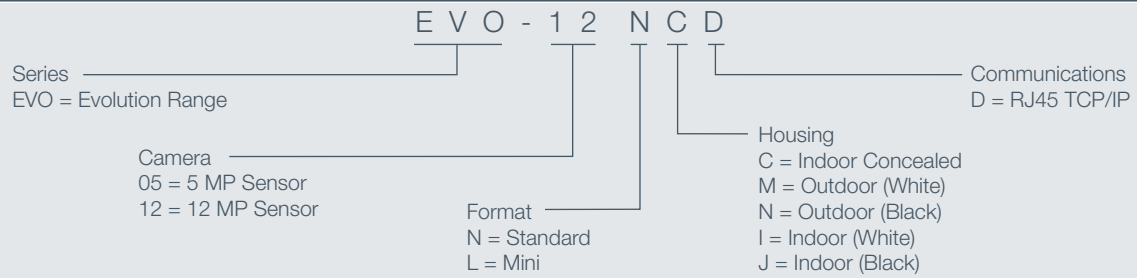

* Factory / Default settings

** Based on the same scene, with constant average light conditions

Notes:

Values for frame rate, size and bandwidth are approximate and are influenced by compression, quality settings, number of simultaneous viewers and the amount of detail as well as any movement in a scene.

Evolution 12

360° Indoor Concealed Camera

The next step in 360° Total Situational Awareness

Ordering

Dimensions