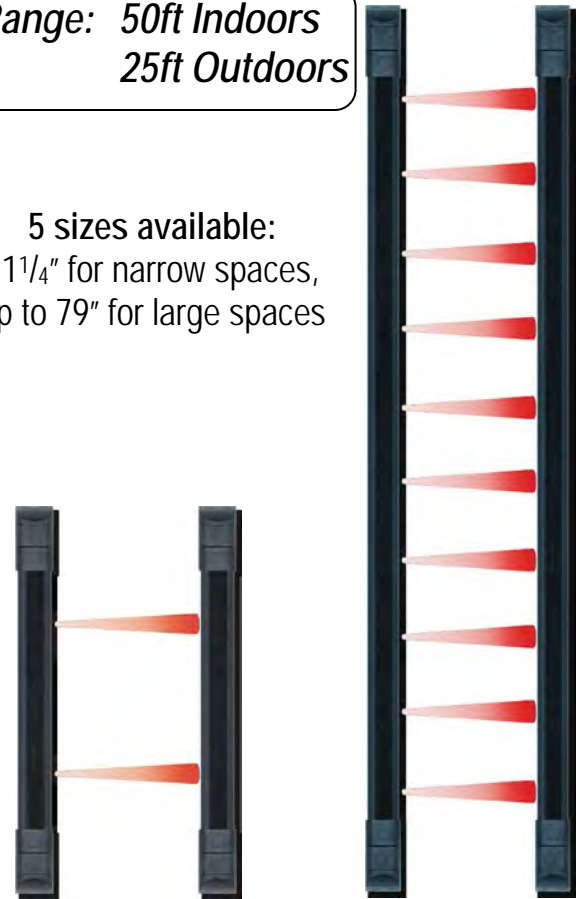

Curtain/Barrier Sensors

- E-9611-2B25** 2 Beams, 11¹/₄" Long, Black Case
- E-9622-4B25** 4 Beams, 22¹/₂" Long, Black Case
- E-9622-4W25** 4 Beams, 22¹/₂" Long, White Case
- E-9644-6B25** 6 Beams, 44¹/₂" Long, Black Case
- E-9644-6W25** 6 Beams, 44¹/₂" Long, White Case
- E-9660-8B25** 8 Beams, 60¹/₈" Long, Black Case
- E-9680-10B25** 10 Beams, 79" Long, Black Case

Range: 50ft Indoors
25ft Outdoors

5 sizes available:
11¹/₄" for narrow spaces,
up to 79" for large spaces

Features:

- Install in windows, doorways, skylights, fence tops, any place where space is limited
- Triggers on breaking of any single or 2 adjacent beams (programmable)
- Rugged aluminum construction
- Weatherproof IP65 construction
- Anti-tamper circuit triggers alarm if power is cut or end cap is removed
- No synchronizing wires required
- NO/NC Relay output, 1A@12~24VDC
- LED alignment indicator
- "L" Brackets and mounting hardware included
- *Multi-Frequency: Reduces interference and eliminates crosstalk when multiple units are used in close proximity to one another.*