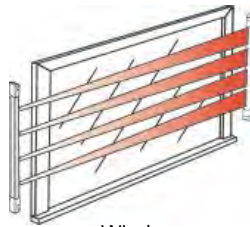

Range: 50ft Indoors
25ft Outdoors

5 sizes available:
11¹/₄" for narrow spaces,
up to 79" for large spaces

Features:

- Install in windows, doorways, skylights, fence tops, any place where space is limited
- Triggers on breaking of any single or 2 adjacent beams (programmable)
- Rugged aluminum construction
- Weatherproof IP65 construction
- Anti-tamper circuit triggers alarm if power is cut or end cap is removed
- No synchronizing wires required
- NO/NC Relay output, 1A@12~24VDC
- LED alignment indicator
- "L" Brackets and mounting hardware included
- *Multi-Frequency: Reduces interference and eliminates crosstalk when multiple units are used in close proximity to one another.*

E-9611-2B25

E-9680-10B25

Typical Applications:

Skylights

Doorways

Windows
(Interior/Exterior)

Fencetops

Garages, Gates, Walls