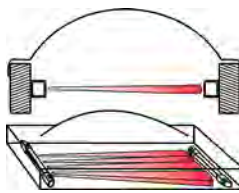

Typical Applications:

Skylights