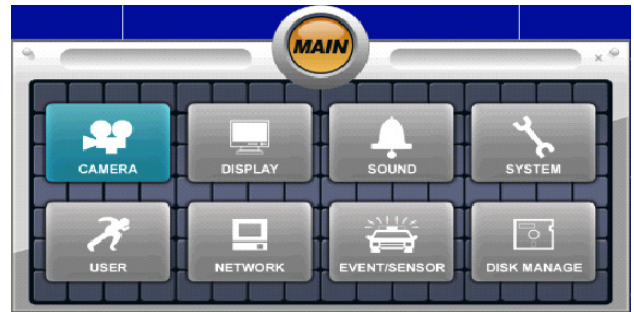

#### • Features:

- H.264 video compression
- 480/240fps Live/Record
- DVI direct digital output, HDMI compatible, VGA, composite
- Auto port forwarding (APF) easy setup
- Smartphone & PDA supported (iPhone, Blackberry, etc)
- Pentaplex operation
- Resolution, FPS, quality & audio settings assignable per channel
- Instant hot key playback
- Gigabit ethernet
- Real-time log viewer with image
- Quick playback function (forward, reverse, max. 64x)
- Powerful search mode (calendar, timeline, event search)
- G.M.T time zone & D.S.T supported & auto time synchronization
- Two way audio communications supported
- Archiving devices supported - DVD-RW, USB device, network
- Network supported (static IP, DHCP, DDNS)
- Remote live viewing, searching, configuration, archiving
- Easy firmware upgrade via USB
- Alarm in/Motion Detection/Video Loss/HDD SMART
- E-mail notification
- 6 months log data with still image
- HDD PC Viewer

#### GUI Overview:

Main Menu

Camera Menu