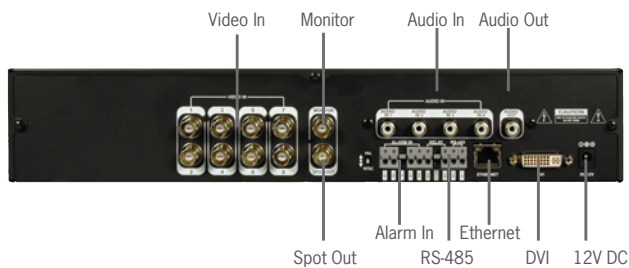

#### GUI Overview:

Main Menu

Camera Menu

# Specifications:

General Specs	
Operating System	LINUX
Pentaplex Function	Simultaneous record/playback/network/backup
Video Compression	H.264 Codec(DSP Based)
Live Display Speed	120/100 fps (4ch) / 240/200 fps (8ch) / 480/400 fps (16ch)
Recording Speed	120/100 fps (CIF), 120/100fps (2CIF) (4ch) / 240/200 fps (8ch) / 240/200 fps (16ch)
Video Input	4CH (BNC) / 8CH (BNC) / 16CH (BNC)
Video Output	
DVI monitor	1280 x 1024
VGA Monitor	1280 x 1024
Sub monitor	1 composite (BNC)
Spot-out	1 composite (BNC)
Loop-out	None
Screen Division	
Live	1,4 (4ch) / 1,4,6,8,9 (8ch) / 1,4,6,8,9,16 (16ch)
Playback	1,4 (4ch) / 1,4,9 (8ch) / 1,4,16 (16ch)
Audio In/Out	4 Line in(RCA)/ 1 line out(RCA), CODEC:G.711
Storage	Up to 2 HDD's(SATA)
Archive	USB Device, CD/DVD-RW & network
USB Port	2 (front)
PTZ & Keyboard control	RS-485
System Control	USB mouse, front button, remote controller
Network	LAN, DHCP, Dynamic IP, DDNS
Power	12V Adaptor, 5A, 100~220VAC, 50~60Hz
Operating Temperature	0°C ~ 40°C
Humidity	10 ~ 90% NC
RemoteSW	64 ch. CMS support, web viewer

## Product Information:

UPC:	<b>DHU604501:</b> 8-41430-00588-9
	<b>DHU608501:</b> 8-41430-00590-2
	<b>DHU616501:</b> 8-41430-00592-6
Weight:	7.5kg / 16.5lbs
Cube:	0.325m / 1.13ft
Package Dimensions:	455mm x 455mm x 155mm 17.9" x 17.9" x 6.1" (W x D x H)
Includes:	DVR, Power Supply, Remote
Construction:	Rugged, all metal, rack mountable