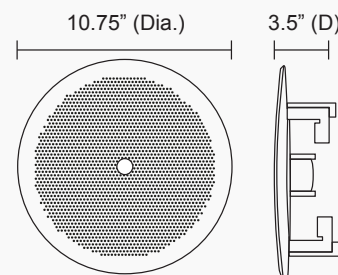

SPG86TC 8" 70/25V modern grille in-ceiling speaker with volume control knob

Features

- Modern style mesh steel grille
- 70/25V transformer with colored leads
- Dog-ear mounting clamps for secure installation
- SPG86TC and SPG66TC feature volume control knob centered on grille
- Lifetime warranty

SPG86TC

SPG86T

Specifications

	SPG86T	SPG86TC	SPG66T	SPG66TC
RMS Power	10W	10W	10W	10W
Max. Power.....	15W	15W	15W	15W
Transformer Type	70/25V	70/25V	70/25V	70/25V
Transformer Power Type	5W, 2.5W, 1W, 0.5W, 0.25W & 8 Ohms	5W, 2.5W, 1W, 0.5W, 0.25W & 8 Ohms	5W, 2.5W, 1W, 0.5W, 0.25W & 8 Ohms	5W, 2.5W, 1W, 0.5W, 0.25W & 8 Ohms
Termination Type	Colored leads	Colored leads	Colored leads	Colored leads
Sensitivity (1W/1M).....	91dB	91dB	91dB	91dB
Maximum SPL (Pax/1M).....	101dB	101dB	100dB	100dB
Driver Impedance	8 Ohms	8 Ohms	8 Ohms	8 Ohms
Magnet.....	5 oz. ferrite	5 oz. ferrite	5 oz. ferrite	5 oz. ferrite
Frequency Response Range	120Hz ~ 20kHz	120Hz ~ 20kHz	90Hz ~ 20kHz	90Hz ~ 20kHz
Dispersion @ 1000Hz.....	120° Conical	120° Conical	120° Conical	120° Conical
Driver	6" paper cone woofer, 8" dual cone tweeter	6" paper cone woofer, 8" dual cone tweeter	8" paper cone woofer, 8" dual cone tweeter	8" paper cone woofer, 8" dual cone tweeter
Speaker Dimensions.....	9" (Dia.) x 3" (D)	9" (Dia.) x 3" (D)	10.75" (Dia.) x 3.5" (D)	10.75" (Dia.) x 3.5" (D)
Mounting Dimensions	7.625" (Dia.)	7.625" (Dia.)	9.5" (Dia.)	9.5" (Dia.)
Minimum Mounting Depth.....	2.4"	2.4"	2.8"	2.8"
Weight	1.9 lbs.	2 lbs.	2.2 lbs.	2.3 lbs.
Material.....	Baffle: High impact polystyrene Grille: Steel	Baffle: High impact polystyrene Grille: Steel	Baffle: High impact polystyrene Grille: Steel	Baffle: High impact polystyrene Grille: Steel
Color.....	Off-White	Off-White	Off-White	Off-White