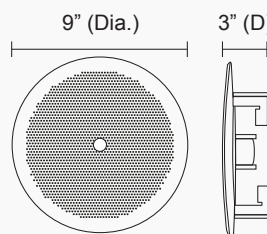

SPG86TC 8" 70/25V modern grille in-ceiling speaker with volume control knob

Features

- Modern style mesh steel grille
- 70/25V transformer with colored leads
- Dog-ear mounting clamps for secure installation
- SPG86TC and SPG66TC feature volume control knob centered on grille
- Lifetime warranty

SPG86TC

SPG86T

Specifications

	SPG86T	SPG86TC	SPG66T	SPG66TC
RMS Power	10W	10W	10W	10W
Max. Power.....	15W	15W	15W	15W
Transformer Type	70/25V	70/25V	70/25V	70/25V
Transformer Power Type	5W, 2.5W, 1W, 0.5W, 0.25W & 8 Ohms	5W, 2.5W, 1W, 0.5W, 0.25W & 8 Ohms	5W, 2.5W, 1W, 0.5W, 0.25W & 8 Ohms	5W, 2.5W, 1W, 0.5W, 0.25W & 8 Ohms
Termination Type	Colored leads	Colored leads	Colored leads	Colored leads
Sensitivity (1W/1M).....	91dB	91dB	91dB	91dB
Maximum SPL (Pax/1M).....	101dB	101dB	100dB	100dB
Driver Impedance	8 Ohms	8 Ohms	8 Ohms	8 Ohms
Magnet.....	5 oz. ferrite	5 oz. ferrite	5 oz. ferrite	5 oz. ferrite
Frequency Response Range	120Hz ~ 20kHz	120Hz ~ 20kHz	90Hz ~ 20kHz	90Hz ~ 20kHz
Dispersion @ 1000Hz.....	120° Conical	120° Conical	120° Conical	120° Conical
Driver	6" paper cone woofer, 8" dual cone tweeter	6" paper cone woofer, 8" dual cone tweeter	8" paper cone woofer, 8" dual cone tweeter	8" paper cone woofer, 8" dual cone tweeter
Speaker Dimensions.....	9" (Dia.) x 3" (D)	9" (Dia.) x 3" (D)	10.75" (Dia.) x 3.5" (D)	10.75" (Dia.) x 3.5" (D)
Mounting Dimensions	7.625" (Dia.)	7.625" (Dia.)	9.5" (Dia.)	9.5" (Dia.)
Minimum Mounting Depth.....	2.4"	2.4"	2.8"	2.8"
Weight	1.9 lbs.	2 lbs.	2.2 lbs.	2.3 lbs.
Material.....	Baffle: High impact polystyrene Grille: Steel	Baffle: High impact polystyrene Grille: Steel	Baffle: High impact polystyrene Grille: Steel	Baffle: High impact polystyrene Grille: Steel
Color.....	Off-White	Off-White	Off-White	Off-White