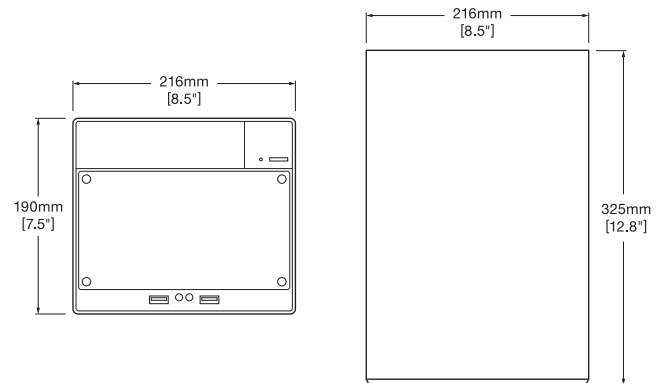

Dimensions (unit : mm [inch])

5 Year Limited Warranty

Summary

The Linux-Based Blackjack CUBE™ LX is a powerful Network Video Recorder Powered by DW Spectrum™ IPVMS. The NVR can record and manage up to 16 2.1mp 1080P Cameras at 30fps, with 80 Mbps throughput. The hardware supports DVI-D/DVI-I HD output for local monitoring, Intel® i3® Processor, Dual Network Card and Graphic System Health Monitor with scheduled auto reboot for hardware performance. The Blackjack NVR supports cross platform connectivity for Windows® and Mac® client software, allowing you to monitor and connect to your system from anywhere. The NVR is powered by DW Spectrum™ IPVMS, offering you great features such as Automatic Camera Detection, Fully Customizable Layouts, Easy Drag and Drop Camera Management and Recording, E-Mapping and Advanced Motion Masking and Sensitivity Settings. The Blackjack™ NVR is ONVIF Profile S conformant and is available with 2-18TB HDD for true Enterprise Scalability and come with an unbeatable 5 Year Limited Warranty.

Features

- Supports All ONVIF Conformant IP Cameras
- Storage Options: 2-18TB Internal Storage
- Record up to 16 IP Cameras with Total Throughput of 80Mbps
- Local Monitoring Outputs Ports
- Dual Network Ports
- USB & SD Card Interface
- Hosting DW Spectrum for Setup, Configuration, Monitoring and Recording
- One-time Recording License Charge, Fully Transferable Between Cameras and Encoders
- No Annual Maintenance Fees
- Simple Enterprise Scalability
- Auto Device Discovery
- Dual Stream Recording

Specifications

MODEL	BLACKJACK CUBE LX	
Maximum IP Cameras	16	
Included IP Licenses	4	
Form Factor	Desktop	
Operating System	Linux® Ubuntu® 14.04	
CPU	Intel® i3® Processor	
Memory	8GB	
NIC	2x Gigabit Ethernet (RJ45)	
System	*Max Video Storage Rate (Mbps)	80 Mbps
Storage	Maximum Hard Drives	3 x SATA HDD
	Maximum Storage	18TB
Video-Out	Outputs	DVI-D or True HD Output
	Resolution	HD 1080p
Pre-Loaded VMS Software	DW Spectrum	
Unlimited Remote Clients	Cross Platform - Windows, Linux and Mac	
Mobile Apps	iOS and Android	
DW Spectrum IP Video Management Software	*The Grid™ flexible user interface with Unlimited layouts	
	Seamless transition from live to recorded video	
	Unique Interactive timeline with built in Smart, Thumbnail and Calendar Search	
Keyboard & Mouse	Included	
Power	100VAC: 250W, 2.5 Amps**	
Humidity	5-40 °C / 20-90% RH	
Dimension (WxDxH) (inches)	12.8" x 8.5" x 7.5"	
Warranty	5 Year Limited	

* Available at time of initial order only / ** UPS Recommended

* Available at time of initial order only.
** UPS Recommended