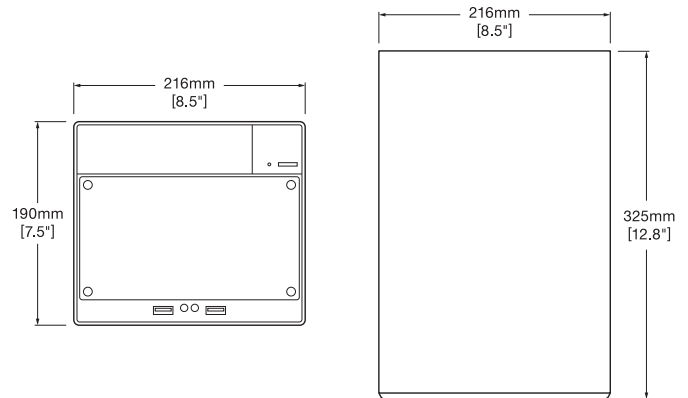

Dimensions (unit : mm [inch])

5 Year Limited Warranty

Summary

The Window-Based Blackjack CUBE™ is a powerful Network Video Recorder Powered by DW Spectrum™ IPVMS. The NVR can record and manage up to 64 2.1mp 1080P Cameras at 30fps, with 360 Mbps throughput. The hardware supports DVI-D/DVI-I HD output for local monitoring, Intel® i5® Processor, Dual Network Card and Graphic System Health Monitor with scheduled auto reboot for hardware performance. The Blackjack™ NVR supports cross platform connectivity for Windows® and Mac® client software, allowing you to monitor and connect to your system from anywhere. The NVR is powered by DW Spectrum™ IPVMS, offering you great features such as Automatic Camera Detection, Fully Customizable Layouts, Easy Drag and Drop Camera Management and Recording, E-Mapping and Advanced Motion Masking and Sensitivity Settings. The Blackjack™ NVR is ONVIF Profile S conformant and is available with 3–18TB HDD for true Enterprise Scalability and come with an unbeatable 5 Year Limited Warranty.

Features

- Supports All ONVIF Conformant IP Cameras and the VMAX™ DVR Series (Hybrid IP & Analog)
- Storage Options 3–9TB Internal Storage
- Record up to 64 IP Cameras with Total Throughput of 360Mbps
- Local Monitoring Outputs Ports
- Dual Network Ports
- USB & SD Card Interface
- OS Programming Information
- Hosting DW Spectrum™ for Setup, Configuration, Monitoring and Recording
- One-time Recording License Charge, Fully Transferable Between Cameras and Encoders
- No Annual Maintenance Fees
- Simple Enterprise Scalability
- Auto Device Discovery
- Dual Stream Recording

Specifications

MODEL	BLACKJACK CUBE	
Maximum IP Cameras	64	
Included IP Licenses	4	
Form Factor	Desktop	
Operating System	Windows® 7 64 Bit	
CPU	Intel® i5® Processor	
Memory	8GB	
NIC	2x Gigabit Ethernet (RJ45)	
System	"Max Video Storage Rate (Mbps)"	360 Mbps
	Maximum Hard Drives	3 x SATA HDD
	Maximum Storage	18TB
Video-Out	Outputs	DVI-D or True HD Output
	Resolution	HD 1080p
Pre-Loaded VMS Software	DW Spectrum	
Unlimited Remote Clients	Cross Platform - Windows, Linux and Mac	
Mobile Apps	iOS and Andriod	
DW Spectrum IP Video Management Software	"The Grid" flexible user interface with Unlimited layouts	
	Seamless transition from live to recorded video	
	Unique Interactive timeline with built in Smart, Thumbnail and Calendar Search	
KeyBoard & Mouse	Included	
Power	100VAC: 250W, 2.5 Amps**	
Operating Temperature and Humidity	5~40 °C / 20~90% RH	
Dimension (WxDxH) (inches)	12.8" x 8.5" x 7.5"	
Warranty	5 Year Limited	

* Available at time of initial order only / ** UPS Recommended

* Available at time of initial order only.
** UPS Recommended