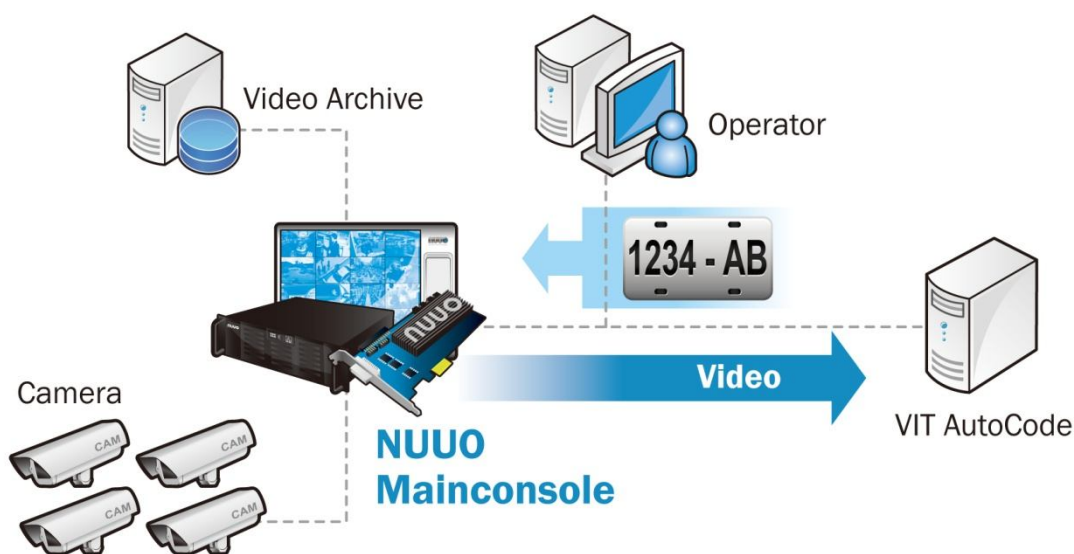

NUUO Mainconsole is now compatible with VIT Company LPR solution

NUUO Mainconsole (VMS, DVR and Hybrid system) is now compatible with VIT Company LPR solution at the software version of 4.0. VIT provides the professional and state of the art license plate recognition solution. VIT has two LPR solutions, including VIT Autocode Parking and VIT Autocode Traffic. With this integration, license plate data from VIT LPR solution and the surveillance video from NUUO Mainconsole can be combined together. Customers can view live video and recorded video with the license plate data at NUUO Mainconsole and remote live viewer application.

System Architecture:

The NUUO Mainconsole (VMS) integration with VIT LPR solution offers the following features:

- ◆ Compatible with NUUO VMS/DVR/Hybrid systems
- ◆ Displaying license plate on multiple live video channels
- ◆ 10 user defined alarms per camera.
- ◆ 10 prompt responses with NUUO Smart Guard system
- ◆ Recording license plate with surveillance video
- ◆ Intelligent metadata search for license plate or specific keyword over multiple LPR lanes
- ◆ SQLite format Database of license plate
- ◆ Capable of creating an integrated parking event control system

Contemporary intelligent systems for various purposes are some of the VIT achievements. Overseer is one of these systems. It is a video surveillance and security system that has a flexible functions configuring according to the users’ demands. VIT team members have developed original video-capture boards with ability of hardware and software video-frame compression.

Hardware-software complex Overseer is easy to connect and to set for working with video-capture boards and digital cameras by the outside producers. For instance, Wi-Fi-, IP- and Ethernet-cameras are supported. For more information on VIT Company, go to