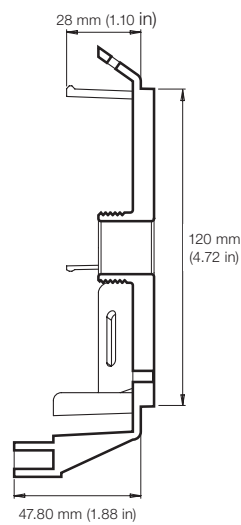

Take a closer look

Indoor Mounts

Wall Mount (ADCPMMWALL)

Pendant Cap with Three-Quarter Thread (ADCPWMPEND)

Take a closer look

4S Electrical Box Adapter (ADCPWMELEC)

A--A: 4S Electrical Box B--B: Double Gang Box C--C: Single Gang Box

Top View

Side View

- A. $\varnothing=0.59$ cm (0.23 in), A--A=12.20 cm (4.80 in)
- B. $\varnothing=0.36$ cm (0.14 in), B--B=9.60 cm (3.78 in)
- C. $\varnothing=0.53$ cm (0.21 in), C--C=8.42 cm (3.32 in)

Corner Mount (ADCPWMCRNR)

Top View

Side View

Bottom View

Take a closer look

Outdoor Mounts

Wall Mount with Pendant Cap (ADCDMWALL or ADCBMWALL)

Angled View

Side View

Front View

Pendant Cap with Three-quarter Inch Thread (ADCDMPEND or ADCBPEND)

Angled View

Side View

Flat View

Take a closer look

4S Electrical Box Adapter (ADCDMELEC and ADCBMELEC)