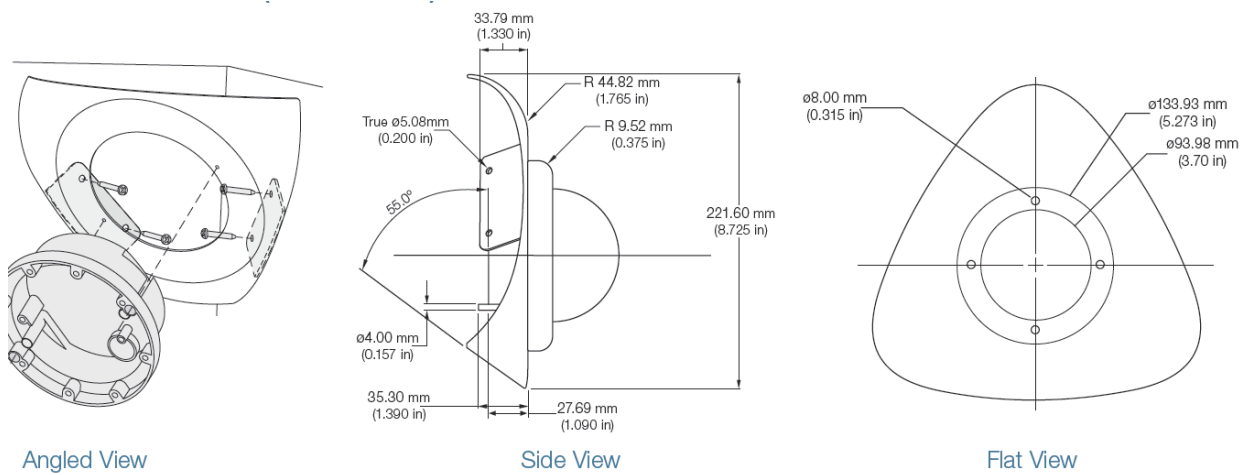

Corner Mount (ADCDMCRNR or ADCBMCRNR)