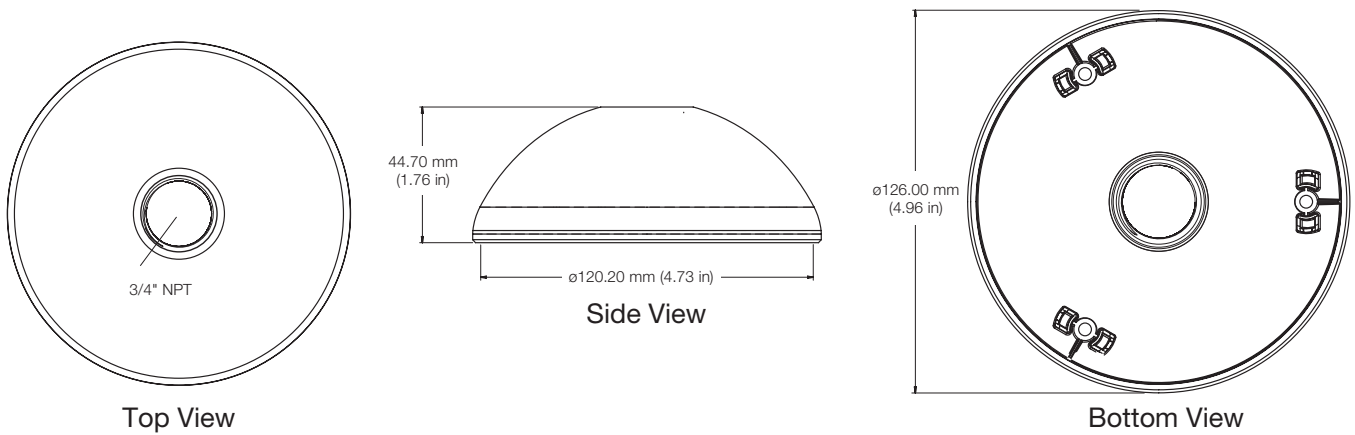

The surface mount requires just four screws which makes installation effortless. Flush mounts have two automatic swing-out tabs that clamp on to the installation surface. An optional pendant cap provides a three-quarter inch thread for pendant

mount installations while maintaining a seal to protect against environmental conditions. The same pendant cap is available in an attractive wall mount configuration. When used in a wall mount installation, a pole mount adapter is available for use with the wall mount arm. A corner bracket adapter is available for wall-pole and inside corner mounting applications such as when a mini-dome is installed inside of an elevator. All of these mounting options are available in black and white finishes allowing for a more coordinated and appealing design that complements a variety of environments.

Take a closer look

Indoor Mounts

Wall Mount (ADCPMMWALL)

Pendant Cap with Three-Quarter Thread (ADCPWMPEND)

Take a closer look

4S Electrical Box Adapter (ADCPWMELEC)

A--A: 4S Electrical Box B--B: Double Gang Box C--C: Single Gang Box

Top View

Side View

- A. $\varnothing=0.59$ cm (0.23 in), A--A=12.20 cm (4.80 in)
- B. $\varnothing=0.36$ cm (0.14 in), B--B=9.60 cm (3.78 in)
- C. $\varnothing=0.53$ cm (0.21 in), C--C=8.42 cm (3.32 in)