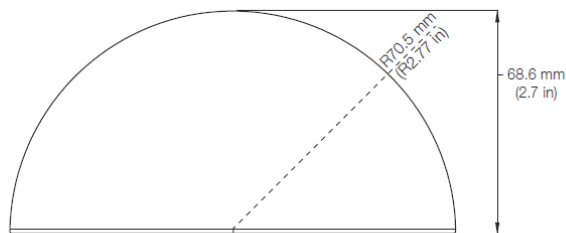

Top View

Side View

- A. $\varnothing=0.59$ cm (0.23 in), A--A=12.20 cm (4.80 in)
- B. $\varnothing=0.36$ cm (0.14 in), B--B=9.60 cm (3.78 in)
- C. $\varnothing=0.53$ cm (0.21 in), C--C=8.42 cm (3.32 in)

Side View

Front View

Pendant Cap with Three-quarter Inch Thread (ADCDMPEND or ADCBPEND)

Angled View

Side View

Flat View

Take a closer look

4S Electrical Box Adapter (ADCDMELEC and ADCBMELEC)