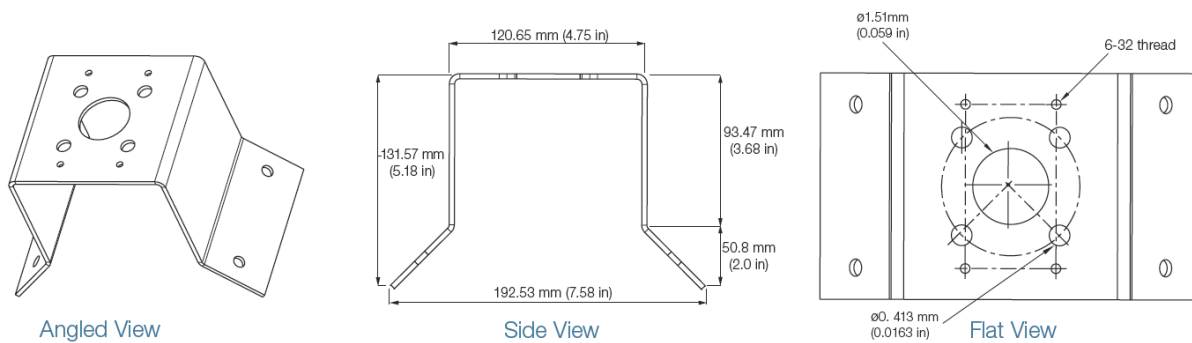

Outside Corner Adapter (ADCDMCRNRO or ADCBMCRNRO)