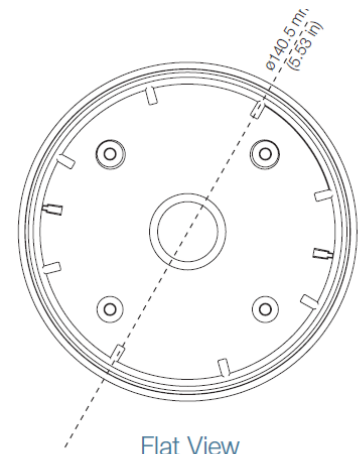

The surface mount requires just four screws which makes installation effortless. Flush mounts have two automatic swing-out tabs that clamp on to the installation surface. An optional pendant cap provides a three-quarter inch thread for pendant

Top View

Side View

- A. $\varnothing=0.59$ cm (0.23 in), A--A=12.20 cm (4.80 in)
- B. $\varnothing=0.36$ cm (0.14 in), B--B=9.60 cm (3.78 in)
- C. $\varnothing=0.53$ cm (0.21 in), C--C=8.42 cm (3.32 in)

Corner Mount (ADCPWMCRNR)

Top View

Side View

Bottom View

Take a closer look

Outdoor Mounts

Wall Mount with Pendant Cap (ADCDMWALL or ADCBMWALL)

Angled View

Side View

Front View

Pendant Cap with Three-quarter Inch Thread (ADCDMPEND or ADCBPEND)

Angled View

Side View

Flat View

Take a closer look

4S Electrical Box Adapter (ADCDMELEC and ADCBMELEC)