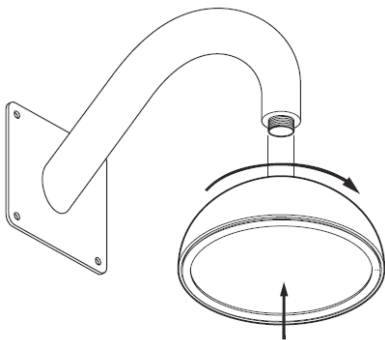

mount installations while maintaining a seal to protect against environmental conditions. The same pendant cap is available in an attractive wall mount configuration. When used in a wall mount installation, a pole mount adapter is available for use with the wall mount arm. A corner bracket adapter is available for wall-pole and inside corner mounting applications such as when a mini-dome is installed inside of an elevator. All of these mounting options are available in black and white finishes allowing for a more coordinated and appealing design that complements a variety of environments.

Top View

Side View

- A. $\varnothing=0.59$ cm (0.23 in), A--A=12.20 cm (4.80 in)
- B. $\varnothing=0.36$ cm (0.14 in), B--B=9.60 cm (3.78 in)
- C. $\varnothing=0.53$ cm (0.21 in), C--C=8.42 cm (3.32 in)

Corner Mount (ADCPWMCRNR)

Top View

Side View

Bottom View

Take a closer look

Outdoor Mounts

Wall Mount with Pendant Cap (ADCDMWALL or ADCBMWALL)

Angled View

Side View

Front View

Pendant Cap with Three-quarter Inch Thread (ADCDMPEND or ADCBPEND)

Angled View

Side View

Flat View

Take a closer look

4S Electrical Box Adapter (ADCDMELEC and ADCBMELEC)