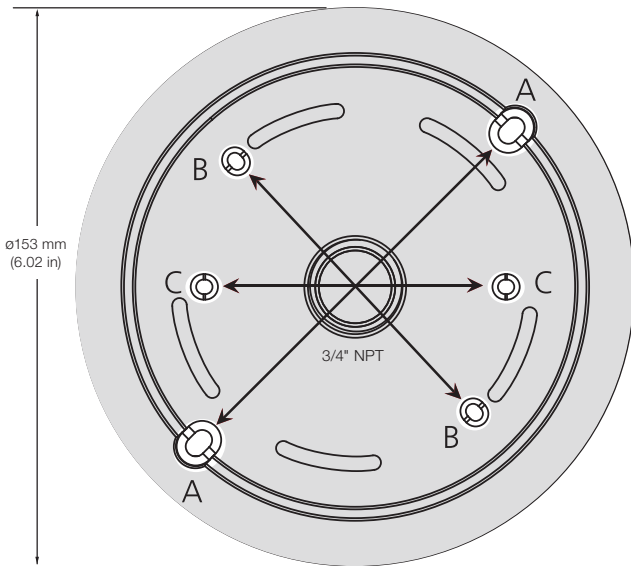

The surface mount requires just four screws which makes installation effortless. Flush mounts have two automatic swing-out tabs that clamp on to the installation surface. An optional pendant cap provides a three-quarter inch thread for pendant

Take a closer look

Indoor Mounts

Wall Mount (ADCPMMWALL)

Pendant Cap with Three-Quarter Thread (ADCPWMPEND)

Take a closer look

4S Electrical Box Adapter (ADCPWMELEC)

A--A: 4S Electrical Box B--B: Double Gang Box C--C: Single Gang Box

Top View

Side View

- A. $\varnothing=0.59$ cm (0.23 in), A--A=12.20 cm (4.80 in)
- B. $\varnothing=0.36$ cm (0.14 in), B--B=9.60 cm (3.78 in)
- C. $\varnothing=0.53$ cm (0.21 in), C--C=8.42 cm (3.32 in)

Side View

Front View

Pendant Cap with Three-quarter Inch Thread (ADCDMPEND or ADCBPEND)

Angled View

Side View

Flat View

Take a closer look

4S Electrical Box Adapter (ADCDMELEC and ADCBMELEC)