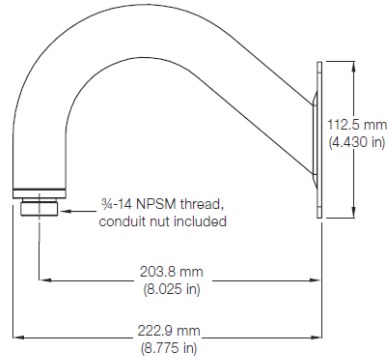

Top View

Side View

- A. $\varnothing=0.59$ cm (0.23 in), A--A=12.20 cm (4.80 in)
- B. $\varnothing=0.36$ cm (0.14 in), B--B=9.60 cm (3.78 in)
- C. $\varnothing=0.53$ cm (0.21 in), C--C=8.42 cm (3.32 in)

Corner Mount (ADCPWMCRNR)

Top View

Side View

Bottom View

Take a closer look

Outdoor Mounts

Wall Mount with Pendant Cap (ADCDMWALL or ADCBMWALL)

Angled View

Side View

Front View

Pendant Cap with Three-quarter Inch Thread (ADCDMPEND or ADCBPEND)

Angled View

Side View

Flat View

Take a closer look

4S Electrical Box Adapter (ADCDMELEC and ADCBMELEC)