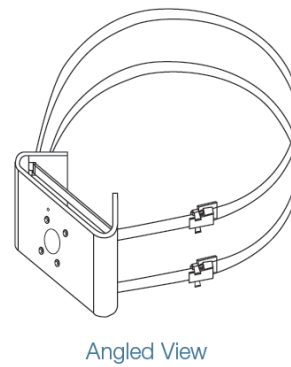

mount installations while maintaining a seal to protect against environmental conditions. The same pendant cap is available in an attractive wall mount configuration. When used in a wall mount installation, a pole mount adapter is available for use with the wall mount arm. A corner bracket adapter is available for wall-pole and inside corner mounting applications such as when a mini-dome is installed inside of an elevator. All of these mounting options are available in black and white finishes allowing for a more coordinated and appealing design that complements a variety of environments.

Corner Mount (ADCPWMCRNR)

Top View

Side View

Bottom View

Take a closer look

Outdoor Mounts

Wall Mount with Pendant Cap (ADCDMWALL or ADCBMWALL)

Angled View

Side View

Front View

Pendant Cap with Three-quarter Inch Thread (ADCDMPEND or ADCBPEND)

Angled View

Side View

Flat View

Take a closer look

4S Electrical Box Adapter (ADCDMELEC and ADCBMELEC)

Pole Mount Adapter (ADCDMPOLE or ADCBMPOLE)

Corner Mount (ADCDMCRNR or ADCBMCRNR)

Outside Corner Adapter (ADCDMCRNRO or ADCBMCRNRO)

Ordering Information

Indoor Mounts		
White	Black	Description
ADCPWMWALL	N/A	Wall mount
ADCPWMPEND	N/A	Pendant cap, three-quarter inch thread
ADCPWMELEC	N/A	4S electrical box adapter
ADCPWMCRNR	N/A	Corner mount
Outdoor Mounts		
White	Black	Description
ADCDMWALL	ADCBMWALL	Wall mount
ADCDMPOLE	ADCBMPOLE	Pole mount for use with ADCDMWALL or ADCBMWALL
ADCDMPEND	ADCBMPEND	Pendant cap, three-quarter inch thread
ADCDMELEC	ADCBMELEC	4S electrical box adapter
ADCDMCRNR	ADCBMCRNR	Corner mount
ADCDMCRNRO	ADCBMCRNRO	Outside corner adapter for use with ADCDMCRNR or ADCBMCRNR
Accessories		
ADCDHTR	Heater, 24V AC only, 7W	
ADCDSL	Video service lead cable	