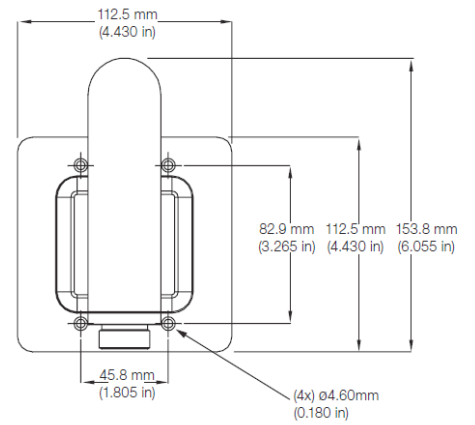

Top View

Side View

- A. $\varnothing=0.59$ cm (0.23 in), A--A=12.20 cm (4.80 in)
- B. $\varnothing=0.36$ cm (0.14 in), B--B=9.60 cm (3.78 in)
- C. $\varnothing=0.53$ cm (0.21 in), C--C=8.42 cm (3.32 in)

Corner Mount (ADCPWMCRNR)

Top View

Side View

Bottom View

Take a closer look

Outdoor Mounts

Wall Mount with Pendant Cap (ADCDMWALL or ADCBMWALL)

Angled View

Side View

Front View

Pendant Cap with Three-quarter Inch Thread (ADCDMPEND or ADCBPEND)

Angled View

Side View

Flat View

Take a closer look

4S Electrical Box Adapter (ADCDMELEC and ADCBMELEC)