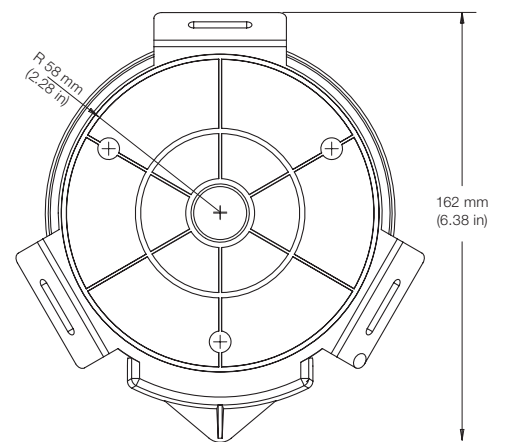

Take a closer look

Indoor Mounts

Wall Mount (ADCPMMWALL)

Pendant Cap with Three-Quarter Thread (ADCPWMPEND)

Take a closer look

4S Electrical Box Adapter (ADCPWMELEC)

A--A: 4S Electrical Box B--B: Double Gang Box C--C: Single Gang Box

Top View

Side View

- A. $\varnothing=0.59$ cm (0.23 in), A--A=12.20 cm (4.80 in)
- B. $\varnothing=0.36$ cm (0.14 in), B--B=9.60 cm (3.78 in)
- C. $\varnothing=0.53$ cm (0.21 in), C--C=8.42 cm (3.32 in)

Corner Mount (ADCPWMCRNR)

Top View

Side View

Bottom View

Take a closer look

Outdoor Mounts

Wall Mount with Pendant Cap (ADCDMWALL or ADCBMWALL)

Angled View

Side View

Front View

Pendant Cap with Three-quarter Inch Thread (ADCDMPEND or ADCBPEND)

Angled View

Side View

Flat View

Take a closer look

4S Electrical Box Adapter (ADCDMELEC and ADCBMELEC)