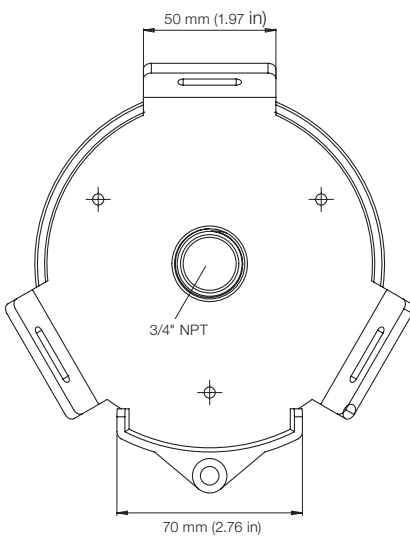

Corner Mount (ADCPWMCRNR)

Top View