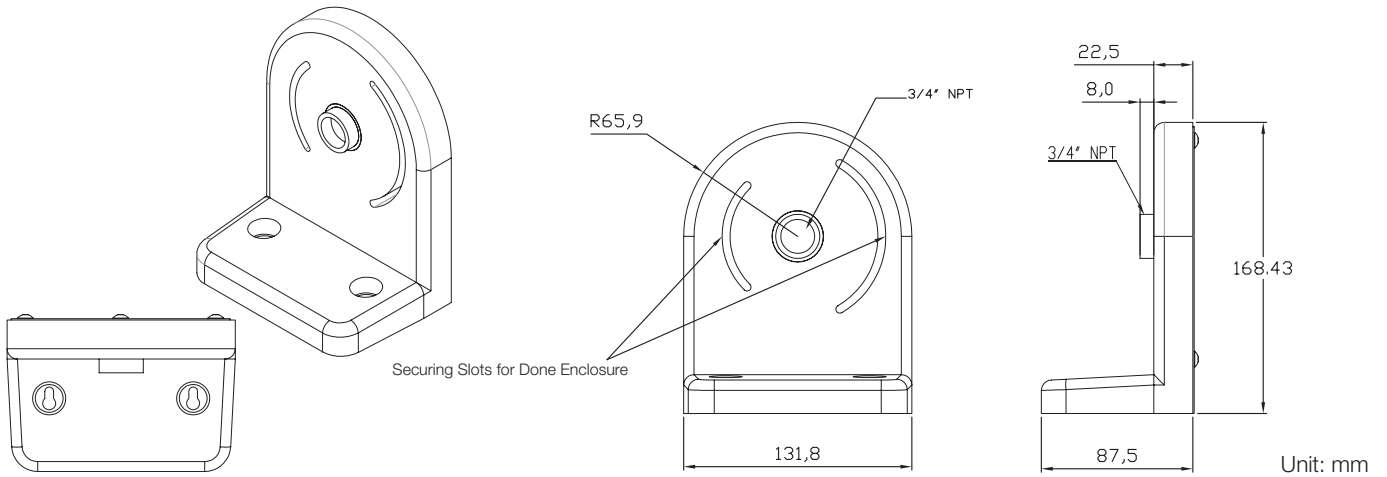

Discover 300, 500 and 700 Series Mini-Dome Camera Mounts

Features That Make a Difference:

- Durable and lightweight
- Eight attractive styles
- Black or white color options

The Discover 300, 500 and 700 Series of Mini-Domes can be mounted with eight different mounting options that work well with the vandal-resistant cameras. Choose from surface, flush, pendant, wall, wall-pole, wall-exterior corner, inside corner or electrical box-mounts. The surface, flush and wall mounts can be used with the mini-domes without any additional hardware. With eight mounting options, there is a mount to fit any installation environment, and all the mounts are quick and easy to install.

The surface mount requires just four screws which makes installation effortless. Flush mounts have two automatic swing-out tabs that clamp on to the installation surface. An optional pendant cap provides a three-quarter inch thread for pendant

mount installations while maintaining a seal to protect against environmental conditions. The same pendant cap is available in an attractive wall mount configuration. When used in a wall mount installation, a pole mount adapter is available for use with the wall mount arm. A corner bracket adapter is available for wall-pole and inside corner mounting applications such as when a mini-dome is installed inside of an elevator. All of these mounting options are available in black and white finishes allowing for a more coordinated and appealing design that complements a variety of environments.

Take a closer look

Indoor Mounts

Wall Mount (ADCPMMWALL)

Pendant Cap with Three-Quarter Thread (ADCPWMPEND)

Take a closer look

4S Electrical Box Adapter (ADCPWMELEC)

A--A: 4S Electrical Box B--B: Double Gang Box C--C: Single Gang Box