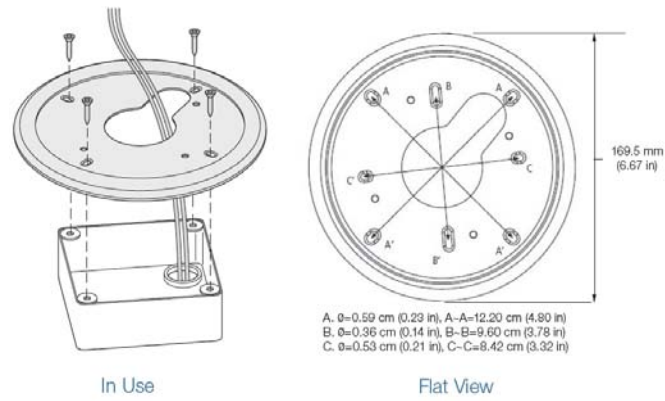

Top View

Side View

- A. $\varnothing=0.59$ cm (0.23 in), A--A=12.20 cm (4.80 in)
- B. $\varnothing=0.36$ cm (0.14 in), B--B=9.60 cm (3.78 in)
- C. $\varnothing=0.53$ cm (0.21 in), C--C=8.42 cm (3.32 in)

Corner Mount (ADCPWMCRNR)

Top View

Side View

Bottom View

Take a closer look

Outdoor Mounts

Wall Mount with Pendant Cap (ADCDMWALL or ADCBMWALL)

Angled View

Side View

Front View

Pendant Cap with Three-quarter Inch Thread (ADCDMPEND or ADCBPEND)

Angled View

Side View

Flat View

Take a closer look

4S Electrical Box Adapter (ADCDMELEC and ADCBMELEC)