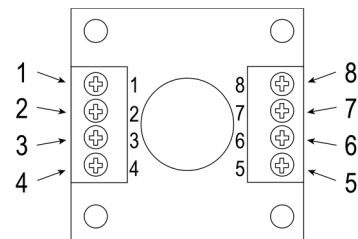

Armored Door Cord with Terminal Blocks and Removable Die-Cast Aluminum End Caps

SD-969-T15Q/B – Bronze

SD-969-T15Q/S – Silver

- Designed to conduct power to electric locks or access systems
- Once mounted, to access, simply remove cover. Door cord stays in place. No need to remove from the door. Prevents stripping of the screws and mounting points
- Surface-mounted
- Terminal blocks with pre-wired cables (8 connections) for quick, easy, and secure installation
- Maximum current – 3A@30VAC/VDC
- 15" (39cm) Stainless steel armored cord
- Inside door-cord diameter: $\frac{5}{16}$ " (8mm)
- Outside door-cord diameter: $\frac{7}{16}$ " (11mm)
- Security screws (included) prevent tampering
- Available in bronze or silver finish

SD-969-T15Q/S shown

Sample Wiring Diagram

Note: Each terminal is wired on a one to one basis, meaning that whatever is wired to a particular terminal number on one block will be connected to the same terminal number on the other block.