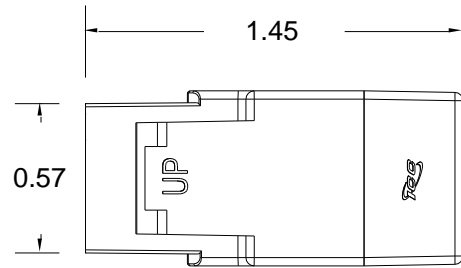

90° HDMI Female-to-Female Module

Package Include:

A. 90° HDMI Module, 1 Piece

Features and Benefits

- HDMI (High Definition Multimedia Interface) connectors are ideal for connecting HD (High Definition) video, audio, home theatre systems, and computer equipment in commercial and residential applications
- Compatible with most of ICC's faceplates and decorex inserts*
- Due to space/port constraints within some of our 2/3/4/6/8/9/12 ports faceplates, we recommend for you to use the bottom port(s) for best fitting
- Supports v1.2, v1.3, v1.4a, 720p, 1080i, 1080p, 3D, and HDCP; typical maximum distance for HDMI cable is 33 feet

Not compatible with ICC's angled faceplates, angled elite bezels, and surface mount box (IC107DA, IC107A, and IC108B)

Product Specification

NOTE: UNLESS OTHERWISE SPECIFIED

1. Material:

- A. Housing: ABS
- B. IDC: Brass with 100 Micro-inch of Tin
- C. Terminals: Gold over Nickel Plated Copper Alloy