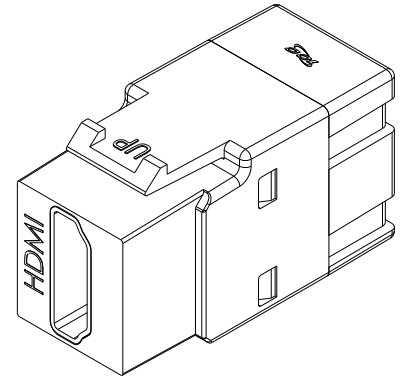

90° HDMI Female-to-Female Module

Package Include:

A. 90° HDMI Module, 1 Piece

Features and Benefits

- HDMI (High Definition Multimedia Interface) connectors are ideal for connecting HD (High Definition) video, audio, home theatre systems, and computer equipment in commercial and residential applications
- Compatible with most of ICC's faceplates and decorex inserts*
- Due to space/port constraints within some of our 2/3/4/6/8/9/12 ports faceplates, we recommend for you to use the bottom port(s) for best fitting
- Supports v1.2, v1.3, v1.4a, 720p, 1080i, 1080p, 3D, and HDCP; typical maximum distance for HDMI cable is 33 feet

Not compatible with ICC's angled faceplates, angled elite bezels, and surface mount box (IC107DA, IC107A, and IC108B)

Product Specification

NOTE: UNLESS OTHERWISE SPECIFIED

1. Material:

- A. Housing: ABS
- B. IDC: Brass with 100 Micro-inch of Tin
- C. Terminals: Gold over Nickel Plated Copper Alloy