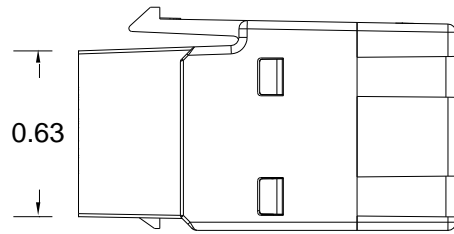

90° HDMI Female-to-Female Module

Package Include:

A. 90° HDMI Module, 1 Piece

Features and Benefits

- HDMI (High Definition Multimedia Interface) connectors are ideal for connecting HD (High Definition) video, audio, home theatre systems, and computer equipment in commercial and residential applications
- Compatible with most of ICC's faceplates and decorex inserts*
- Due to space/port constraints within some of our 2/3/4/6/8/9/12 ports faceplates, we recommend for you to use the bottom port(s) for best fitting
- Supports v1.2, v1.3, v1.4a, 720p, 1080i, 1080p, 3D, and HDCP; typical maximum distance for HDMI cable is 33 feet

Not compatible with ICC's angled faceplates, angled elite bezels, and surface mount box (IC107DA, IC107A, and IC108B)

Product Specification

NOTE: UNLESS OTHERWISE SPECIFIED

1. Material:

- A. Housing: ABS
- B. IDC: Brass with 100 Micro-inch of Tin
- C. Terminals: Gold over Nickel Plated Copper Alloy