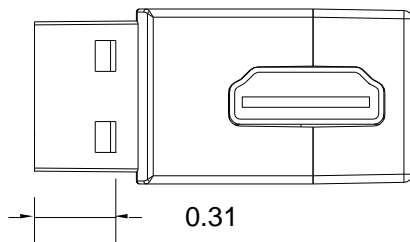

90° HDMI Female-to-Female Module

Package Include:

A. 90° HDMI Module, 1 Piece

Features and Benefits

- HDMI (High Definition Multimedia Interface) connectors are ideal for connecting HD (High Definition) video, audio, home theatre systems, and computer equipment in commercial and residential applications
- Compatible with most of ICC's faceplates and decorex inserts*
- Due to space/port constraints within some of our 2/3/4/6/8/9/12 ports faceplates, we recommend for you to use the bottom port(s) for best fitting
- Supports v1.2, v1.3, v1.4a, 720p, 1080i, 1080p, 3D, and HDCP; typical maximum distance for HDMI cable is 33 feet

Not compatible with ICC's angled faceplates, angled elite bezels, and surface mount box (IC107DA, IC107A, and IC108B)

Product Specification

NOTE: UNLESS OTHERWISE SPECIFIED

1. Material:

- A. Housing: ABS
- B. IDC: Brass with 100 Micro-inch of Tin
- C. Terminals: Gold over Nickel Plated Copper Alloy