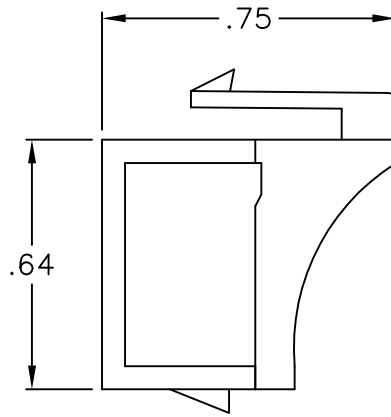

Blank Cable Feedthrough Module

PRODUCT SPECIFICATION

Package includes:

A. Cable Feedthrough Module, 10 pcs

Features and Benefits:

- Allows coax cable to pass cleanly through the faceplate
- Compatible with all IC107 faceplates, inserts, surface mount boxes, and blank patch panels
- Compatible with all IC108 furniture faceplates, bezels, and surface mount boxes
- Available in almond, gray, ivory, and white
- ANSI/TIA-568-C and UL 1863 compliant

MODULE, CABLE FEEDTHROUGH, 10 PK

ITEM NO. IC107BN2XX
DWG NO. PS107BN200

REV. B
PAGE NO. 1

CUSTOMER CARE / TECHNICAL SUPPORT * CSR@ICC.COM / 888-ASK-4-ICC (275-4422) * 2100 E. Valencia Dr, Suite D, Fullerton, CA 92831 * www.icc.com

NOTE: UNLESS OTHERWISE SPECIFIED

- 1. MATERIAL: ABS, UL 94V-0
- 2. COLOR: XX: AL-ALMOND, GY-GRAY, IV-IVORY, & WH-WHITE

UL US FILE NO. 125268

MODULE, CABLE FEEDTHROUGH, 10 PK			
ITEM NO.	IC107BN2XX		REV. B
DWG NO.	PS107BN200		PAGE NO. 2