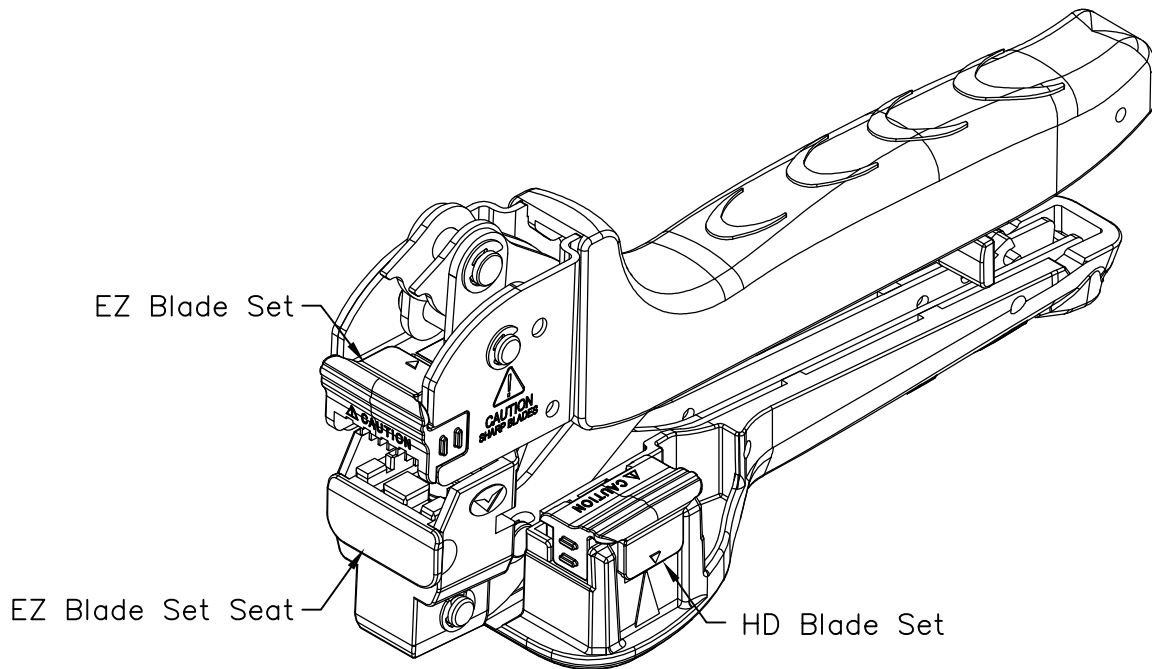

### Package includes:

- A. JackEasy Termination Tool, 1 pc
- B. EZ Blade Set, 1 pc
- C. EZ Blade Set Seat, 1 pc
- D. HD Blade Set, 1 pc

### Features and Benefits:

- Designed with durable steel body.
- Terminates and cuts 4-pairs of UTP wires simultaneously making installations faster and easier.
- Swappable termination heads to accommodate both HD and EZ style modules.
- Ergonomic design allowing a comfortable fit throughout installations.
- Capable of termination on flat surfaces such as walls or floor.
- Compatible with all ICC's EZ and HD modular keystone jacks. Will NOT work with other brand jacks.