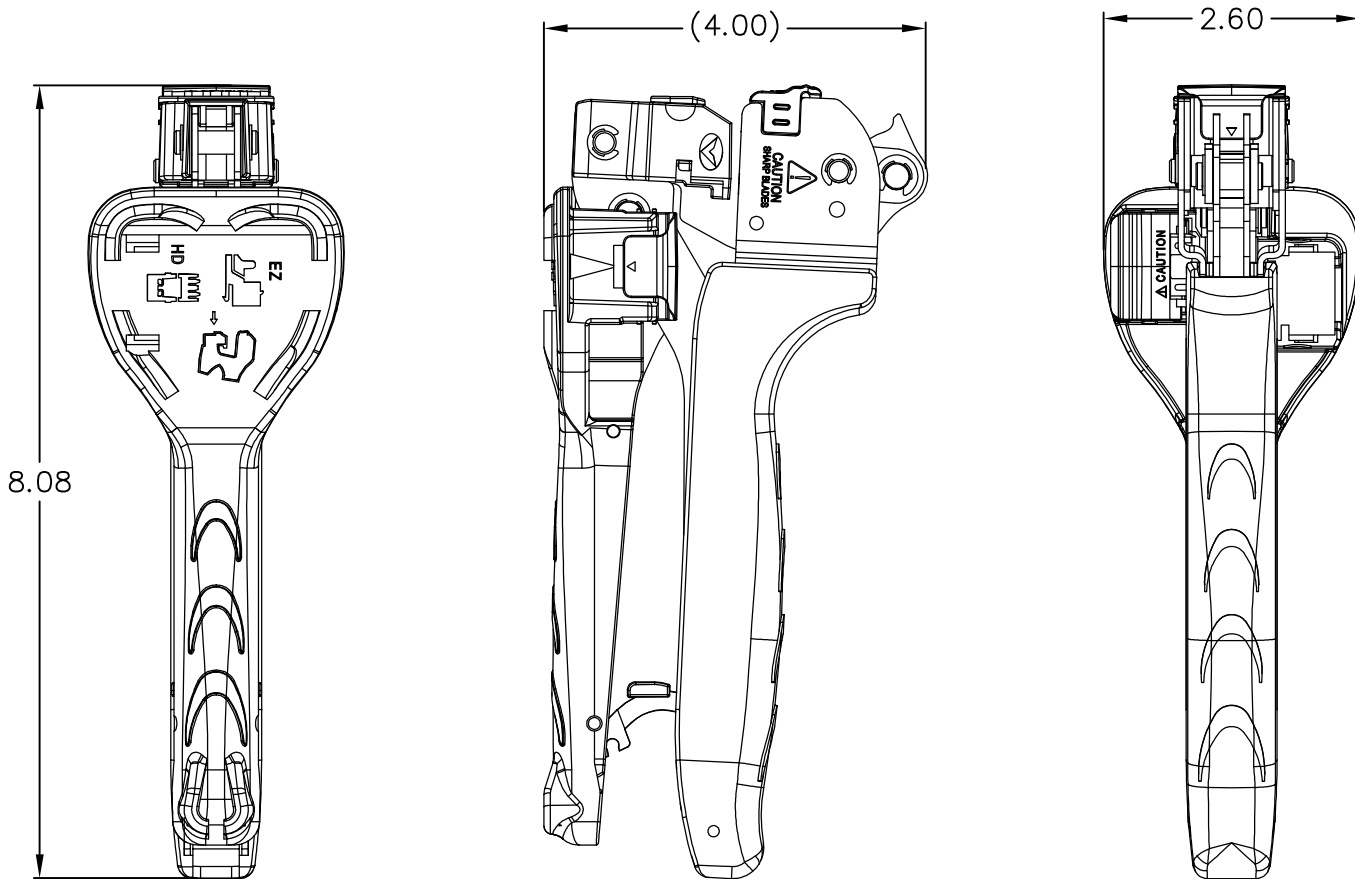

### Features and Benefits:

- Designed with durable steel body.
- Terminates and cuts 4-pairs of UTP wires simultaneously making installations faster and easier.
- Swappable termination heads to accommodate both HD and EZ style modules.
- Ergonomic design allowing a comfortable fit throughout installations.
- Capable of termination on flat surfaces such as walls or floor.
- Compatible with all ICC's EZ and HD modular keystone jacks. Will NOT work with other brand jacks.

### TOOL, JACKEASY, EZ/HD

ITEM NO.	ICACSPDTEH
DWG NO.	PSACSPDTEH

REV.	C
PAGE NO.	1

CUSTOMER CARE / TECHNICAL SUPPORT \* CSR@ICC.COM / 888-ASK-4-ICC (275-4422) \* 2100 E. Valencia Dr, Suite D, Fullerton, CA 92831 \* www.icc.com