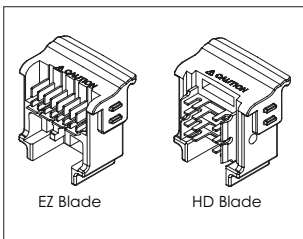

ACCESSORY

Replacement Blade Package
ICACS8WUEH
• Includes both blades
• Works with JackEasy tool
• Works with EZ and HD modules