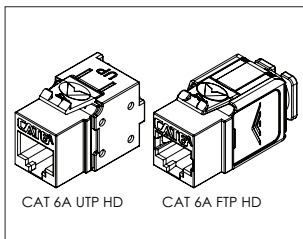

CAT 6A 10G Modular Connectors
IC1078S6A0 FTP, HD
IC1078GAxx UTP, HD
• 8-Position, 8-Conductor