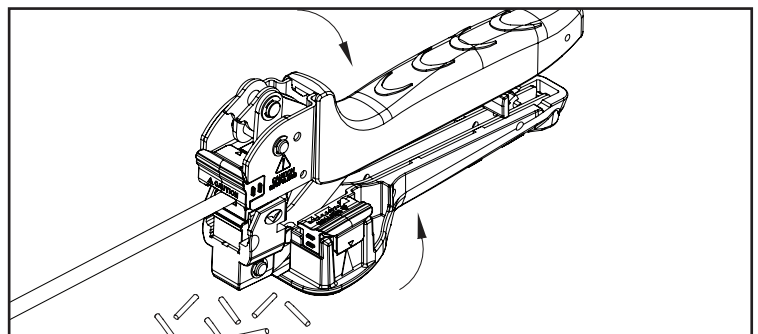

### Terminating EZ Modular Connectors

**Step 1.** Determine wiring scheme T568A or T568B.

**Step 2.** Insert the EZ module.

**Step 3.** Squeeze the handle and terminate.

**Optional.** Terminate on the floor or flat surface.

### Terminating HD Modular Connectors

**Step 1.** Determine wiring scheme T568A or T568B.

**Step 2.** Use a flat-head screwdriver to remove the EZ blade and seat. Then replace with the HD blade.

**Step 3.** Insert the HD module.