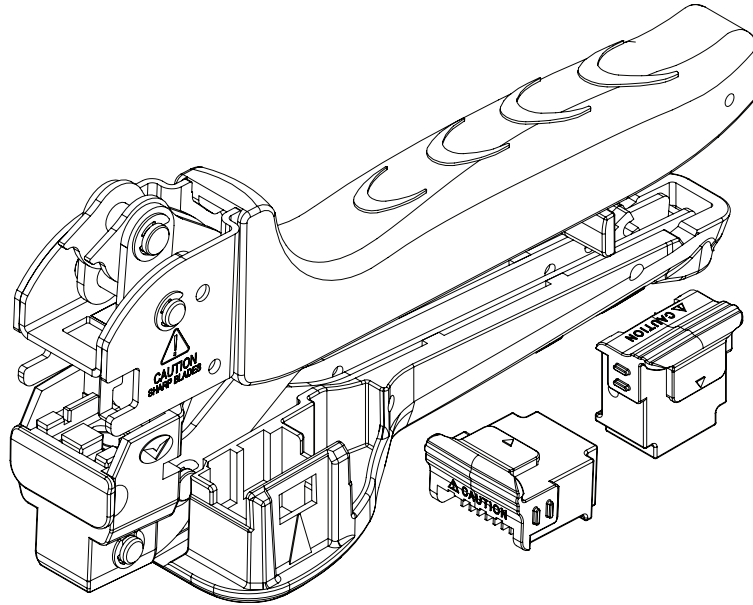

JackEasy™ Termination Tool

INSTALLATION INSTRUCTIONS

Item #	Description	Piece
ICACSPDTEH	JackEazy Tool	1

FEATURES AND BENEFITS

- Works with ICC EZ and HD modular connectors
- Cuts and terminates 4 pairs of wires in one squeeze
- Sturdy metal body
- Ergonomic handle with anti-slip grip
- Floor base supports termination on flat surfaces
- Includes EZ and HD blades