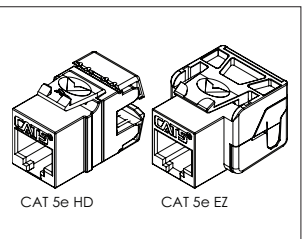

CAT 5e Modular Connectors
IC1078F5xx HD
IC1078L5xx EZ
IC107F5Cxx HD, 25 pcs.
IC107L5Cxx EZ, 25 pcs.
• 8-Position, 8-Conductor