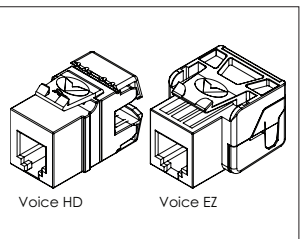

Voice Modular Connectors
IC1076F0xx HD
IC1076V0xx EZ
IC1076FCxx HD, 25 pcs.
IC1076VCxx EZ, 25 pcs.
• 6-Position, 6-Conductor

COMPATIBLE WITH

*Visit icc.com for available colors

888-ASK-4ICC

csr@icc.com

icc.com