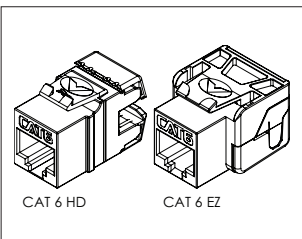

## FEATURES AND BENEFITS

- Works with ICC EZ and HD modular connectors
- Cuts and terminates 4 pairs of wires in one squeeze
- Sturdy metal body
- Ergonomic handle with anti-slip grip
- Floor base supports termination on flat surfaces
- Includes EZ and HD blades

## ACCESSORY

**Replacement Blade Package**  
**ICACS8WUEH**  
 • Includes both blades  
 • Works with JackEasy tool  
 • Works with EZ and HD modules

**CAT 6A 10G Modular Connectors**  
**IC1078S6A0** FTP, HD  
**IC1078GAxx** UTP, HD  
 • 8-Position, 8-Conductor