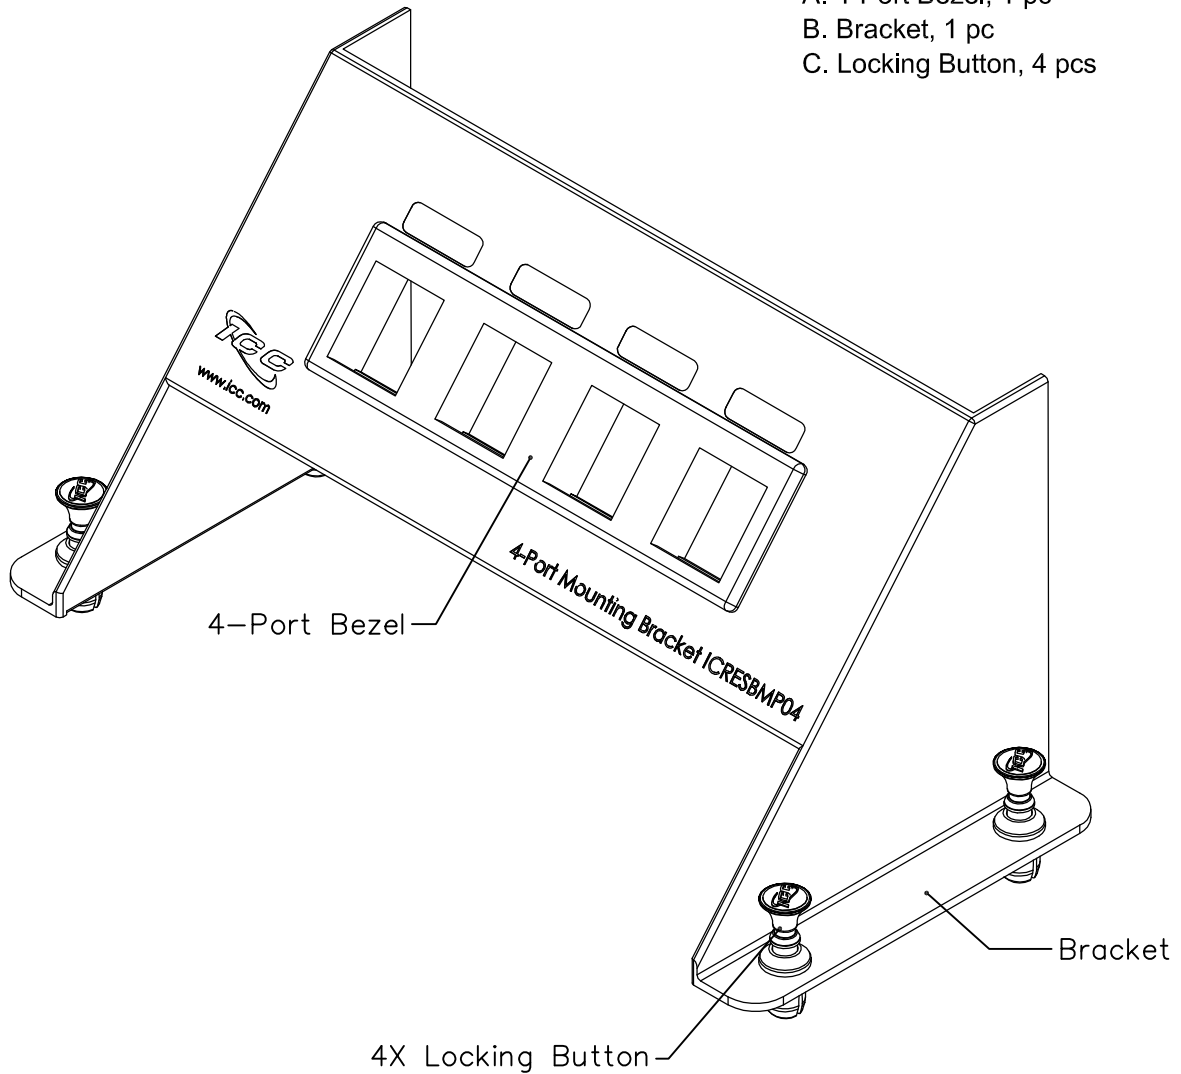

4-Port Blank Resi Mounting Panel

PRODUCT SPECIFICATION

Package includes:

- A. 4-Port Bezel, 1 pc
- B. Bracket, 1 pc
- C. Locking Button, 4 pcs

Features and Benefits:

- Designed to fit all DATA, VOICE, AV, and FIBER connectors
- Fits all ICRESDC 14", 21", and 28" resi distribution center enclosures with the 4 locking buttons

RESI MOUNTING PANEL, BLANK, 4-PORT		 <i>Premium Products</i> <i>Proven Performance</i> <i>Competitive Prices</i>	
ITEM NO.	ICRESBMP04		REV. A
DWG NO.	PSRESBMP04		PAGE NO. 1

CUSTOMER CARE / TECHNICAL SUPPORT * CSR@ICC.COM / 888-ASK-4-ICC (275-4422) * 2100 E. Valencia Dr, Suite D, Fullerton, CA 92831 * www.icc.com

NOTE: UNLESS OTHERWISE SPECIFIED

1. BRACKET:
 - A. MATERIAL: 18 GA CRS
 - B. COLOR: WHITE
 - C. SURFACE FINISH: WHITE MATTE FINISH
2. 4-PORT BEZEL:
 - A. MATERIAL: ABS, UL 94V-0
 - B. COLOR: WHITE
3. LOCKING BUTTON:
 - A. MATERIAL: NYLON 6/6, UL 94V-0