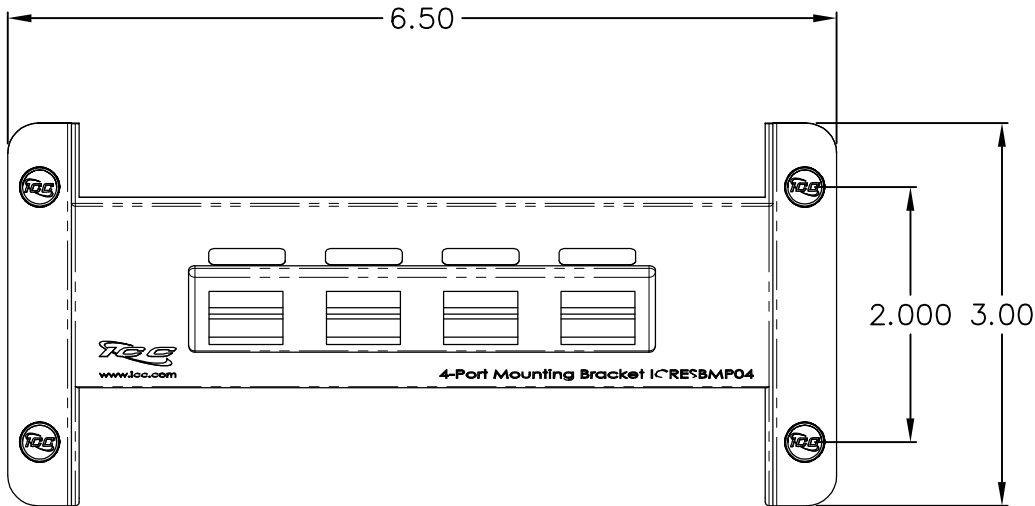

4-Port Blank Resi Mounting Panel

PRODUCT SPECIFICATION

Package includes:

- A. 4-Port Bezel, 1 pc
- B. Bracket, 1 pc
- C. Locking Button, 4 pcs

Features and Benefits:

- Designed to fit all DATA, VOICE, AV, and FIBER connectors
- Fits all ICRESDC 14", 21", and 28" resi distribution center enclosures with the 4 locking buttons

RESI MOUNTING PANEL, BLANK, 4-PORT		 <i>Premium Products</i> <i>Proven Performance</i> <i>Competitive Prices</i>	
ITEM NO.	ICRESBMP04		REV. A
DWG NO.	PSRESBMP04		PAGE NO. 1

CUSTOMER CARE / TECHNICAL SUPPORT * CSR@ICC.COM / 888-ASK-4-ICC (275-4422) * 2100 E. Valencia Dr, Suite D, Fullerton, CA 92831 * www.icc.com

NOTE: UNLESS OTHERWISE SPECIFIED

1. BRACKET:
 - A. MATERIAL: 18 GA CRS
 - B. COLOR: WHITE
 - C. SURFACE FINISH: WHITE MATTE FINISH
2. 4-PORT BEZEL:
 - A. MATERIAL: ABS, UL 94V-0
 - B. COLOR: WHITE
3. LOCKING BUTTON:
 - A. MATERIAL: NYLON 6/6, UL 94V-0