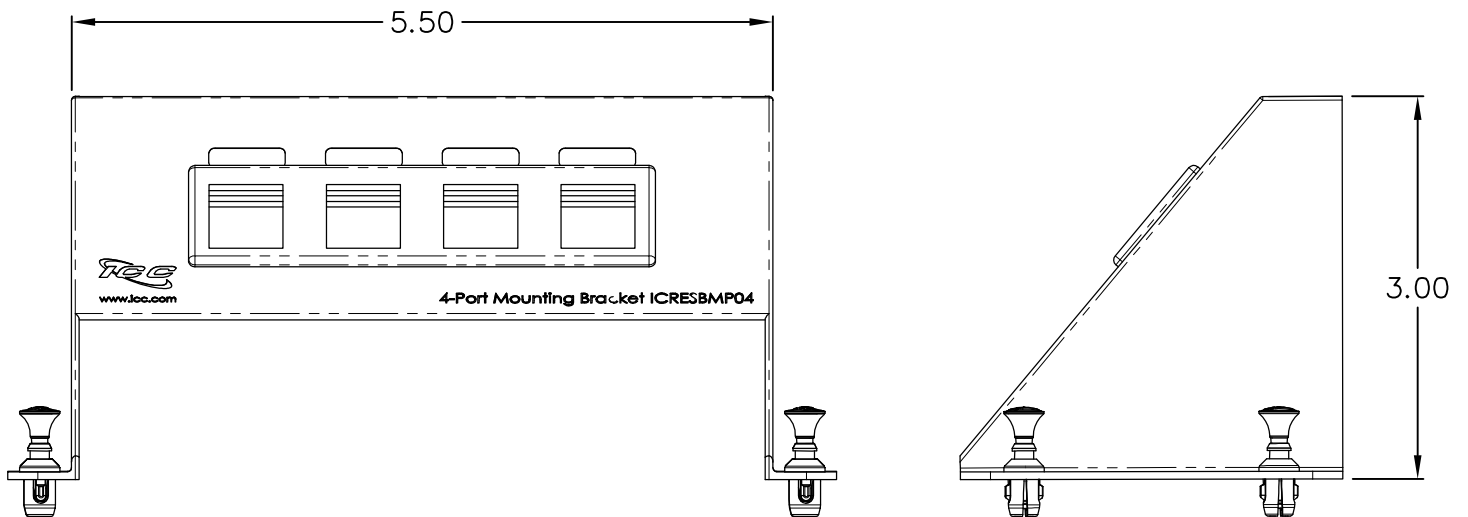

4-Port Blank Resi Mounting Panel

PRODUCT SPECIFICATION

Package includes:

- A. 4-Port Bezel, 1 pc
- B. Bracket, 1 pc
- C. Locking Button, 4 pcs

Features and Benefits:

- Designed to fit all DATA, VOICE, AV, and FIBER connectors
- Fits all ICRESDC 14", 21", and 28" resi distribution center enclosures with the 4 locking buttons

NOTE: UNLESS OTHERWISE SPECIFIED

1. BRACKET:
 - A. MATERIAL: 18 GA CRS
 - B. COLOR: WHITE
 - C. SURFACE FINISH: WHITE MATTE FINISH
2. 4-PORT BEZEL:
 - A. MATERIAL: ABS, UL 94V-0
 - B. COLOR: WHITE
3. LOCKING BUTTON:
 - A. MATERIAL: NYLON 6/6, UL 94V-0