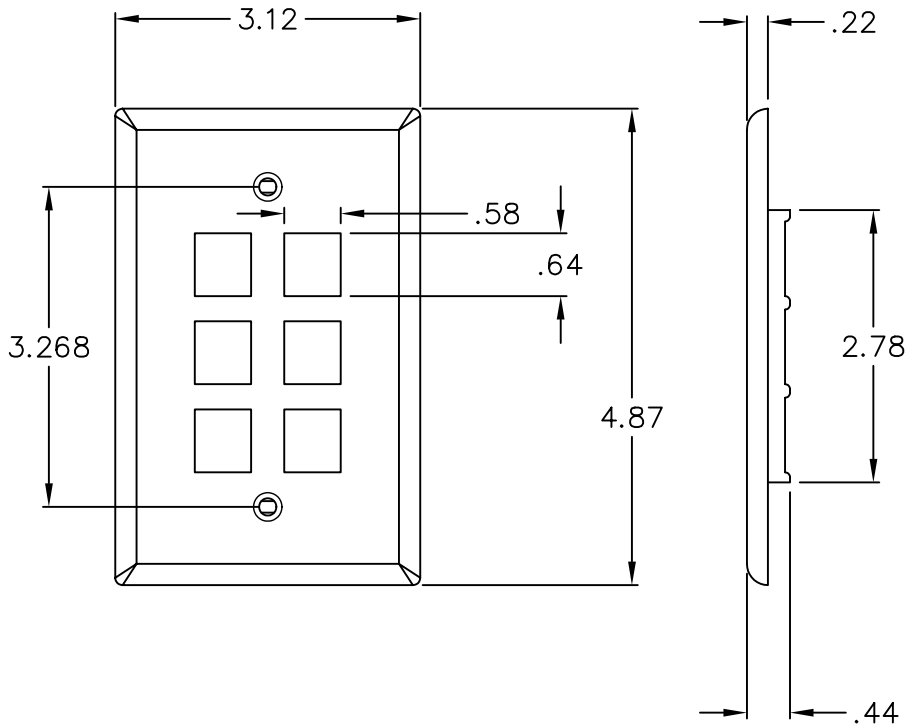

### Features and Benefits:

- Configured to fit standard single gang outlet box
- Designed to support the distribution of voice, data, and other communication needs to the work area for commercial or residential applications
- Rugged and durable construction
- Designed to help cover uneven and jagged drywall cuts
- Accommodates a wide variety of easy to snap-in modules, providing configuration flexibility
- Accepts all IC107 modules
- Available in almond, ivory, and white
- UL listed

### FACEPLATE, OVERSIZED, 6-PORT

ITEM NO.	IC107LF6XX
DWG NO.	PS107LF600

REV.	A
PAGE NO.	1

CUSTOMER CARE / TECHNICAL SUPPORT \* CSR@ICC.COM / 888-ASK-4-ICC (275-4422) \* 14700 Alondra Blvd., La Mirada, CA 90638 \* www.icc.com