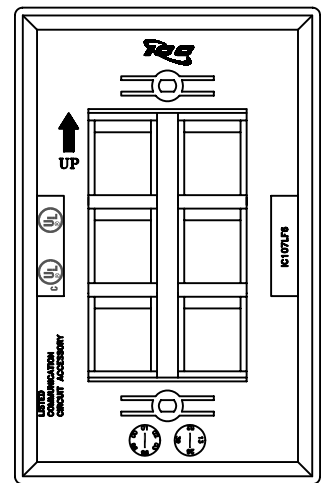

### Package includes:

- A. 6-Port Single Gang Oversized Faceplate, 1 pc
- B. #6-32 x 3/4" Oval Head, Countersink Machine Screw, 2 pcs

6-Port Oversized Faceplate

### Features and Benefits:

- Configured to fit standard single gang outlet box
- Designed to support the distribution of voice, data, and other communication needs to the work area for commercial or residential applications
- Rugged and durable construction
- Designed to help cover uneven and jagged drywall cuts
- Accommodates a wide variety of easy to snap-in modules, providing configuration flexibility
- Accepts all IC107 modules
- Available in almond, ivory, and white
- UL listed

### FACEPLATE, OVERSIZED, 6-PORT

ITEM NO.	IC107LF6XX
DWG NO.	PS107LF600

REV.	A
PAGE NO.	1

CUSTOMER CARE / TECHNICAL SUPPORT \* CSR@ICC.COM / 888-ASK-4-ICC (275-4422) \* 14700 Alondra Blvd., La Mirada, CA 90638 \* www.icc.com