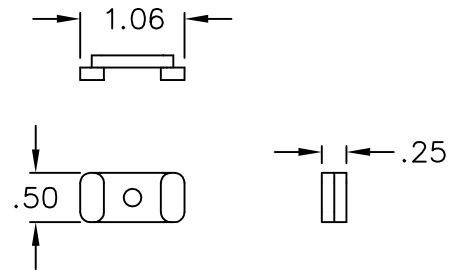

3/4" Ceiling Entry & Mounting Clip

PRODUCT SPECIFICATION

Package includes:

- A. 3/4" Ceiling Entry, 10 pcs
- B. Mounting Clip, 10 pcs

Features and Benefits:

- Designed to use for cables entering from the ceiling
- Accommodates ICRW22R, ICRWR118, and ICRWR11S 3/4"W x 1/2"H raceway sections
- Available in ivory and white

CEILING ENTRY & CLIP, 3/4", 10 PK			
ITEM NO.	ICRW11CEXX		REV. A
DWG NO.	PSRW11CE00		PAGE NO. 1

CUSTOMER CARE / TECHNICAL SUPPORT * CSR@ICC.COM / 888-ASK-4-ICC (275-4422) * 2100 E. Valencia Dr, Suite D, Fullerton, CA 92831 * www.icc.com

3/4" CEILING ENTRY

MOUNTING CLIP

NOTE: UNLESS OTHERWISE SPECIFIED

1. MATERIAL:
 - A. CEILING ENTRY: HIGH IMPACT STYRENE
 - B. MOUNTING CLIP: HIGH IMPACT STYRENE
2. COLOR: XX: IV-IVORY & WH-WHITE

CEILING ENTRY & CLIP, 3/4", 10 PK		 <i>PremiumProducts</i> <i>ProvenPerformance</i> <i>CompetitivePrices</i>	
ITEM NO.	ICRW11CEXX		REV. A
DWG NO.	PSRW11CE00	PAGE NO.	2