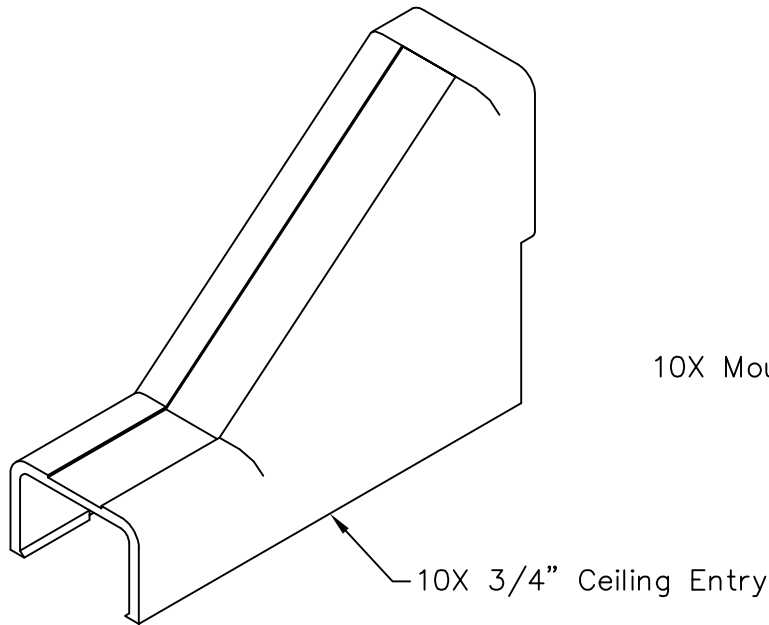

3/4" Ceiling Entry & Mounting Clip

PRODUCT SPECIFICATION

Package includes:

- A. 3/4" Ceiling Entry, 10 pcs
- B. Mounting Clip, 10 pcs

Features and Benefits:

- Designed to use for cables entering from the ceiling
- Accommodates ICRW22R, ICRWR118, and ICRWR11S 3/4"W x 1/2"H raceway sections
- Available in ivory and white

CEILING ENTRY & CLIP, 3/4", 10 PK			
ITEM NO.	ICRW11CEXX		REV. A
DWG NO.	PSRW11CE00		PAGE NO. 1

CUSTOMER CARE / TECHNICAL SUPPORT * CSR@ICC.COM / 888-ASK-4-ICC (275-4422) * 2100 E. Valencia Dr, Suite D, Fullerton, CA 92831 * www.icc.com

3/4" CEILING ENTRY

MOUNTING CLIP

NOTE: UNLESS OTHERWISE SPECIFIED

1. MATERIAL:
 - A. CEILING ENTRY: HIGH IMPACT STYRENE
 - B. MOUNTING CLIP: HIGH IMPACT STYRENE
2. COLOR: XX: IV-IVORY & WH-WHITE

CEILING ENTRY & CLIP, 3/4", 10 PK		 <i>PremiumProducts</i> <i>ProvenPerformance</i> <i>CompetitivePrices</i>	
ITEM NO.	ICRW11CEXX		REV. A
DWG NO.	PSRW11CE00	PAGE NO.	2