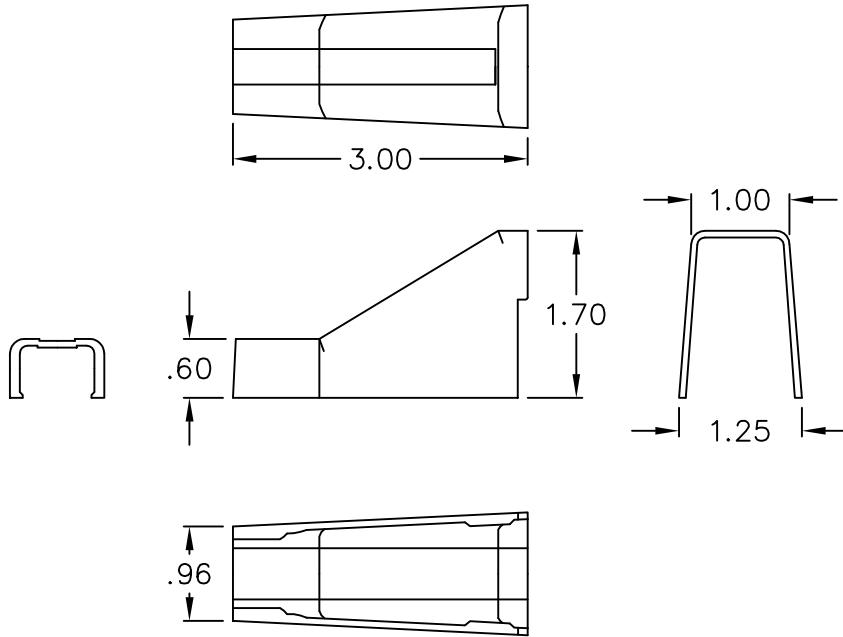

3/4" Ceiling Entry & Mounting Clip

PRODUCT SPECIFICATION

Package includes:

- A. 3/4" Ceiling Entry, 10 pcs
- B. Mounting Clip, 10 pcs

Features and Benefits:

- Designed to use for cables entering from the ceiling
- Accommodates ICRW22R, ICRWR118, and ICRWR11S 3/4"W x 1/2"H raceway sections
- Available in ivory and white

CEILING ENTRY & CLIP, 3/4", 10 PK			
ITEM NO.	ICRW11CEXX		REV. A
DWG NO.	PSRW11CE00		PAGE NO. 1

CUSTOMER CARE / TECHNICAL SUPPORT * CSR@ICC.COM / 888-ASK-4-ICC (275-4422) * 2100 E. Valencia Dr, Suite D, Fullerton, CA 92831 * www.icc.com

3/4" CEILING ENTRY

MOUNTING CLIP

NOTE: UNLESS OTHERWISE SPECIFIED

1. MATERIAL:
 - A. CEILING ENTRY: HIGH IMPACT STYRENE
 - B. MOUNTING CLIP: HIGH IMPACT STYRENE
2. COLOR: XX: IV-IVORY & WH-WHITE

CEILING ENTRY & CLIP, 3/4", 10 PK		 <i>PremiumProducts</i> <i>ProvenPerformance</i> <i>CompetitivePrices</i>	
ITEM NO.	ICRW11CEXX		REV. A
DWG NO.	PSRW11CE00	PAGE NO.	2