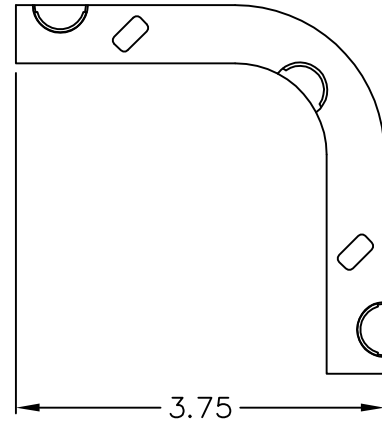

3/4" 90° Flat Elbow & Base

PRODUCT SPECIFICATION

Package includes:

- A. 3/4" Flat Elbow, 10 pcs
- B. 3/4" Base, 10 pcs

Features and Benefits:

- Designed to allow left and right turns on raceway sections
- Accommodates ICRW22R, ICRWR118, and ICRWR11S 3/4"W x 1/2"H raceway sections
- Available in ivory and white

FLAT ELBOW & BASE, 3/4", 10 PK

ITEM NO. ICRW11EBXX
DWG NO. PSRW11EB00

REV. A
PAGE NO. 1

CUSTOMER CARE / TECHNICAL SUPPORT * CSR@ICC.COM / 888-ASK-4-ICC (275-4422) * 2100 E. Valencia Dr, Suite D, Fullerton, CA 92831 * www.icc.com

3/4" FLAT ELBOW

3/4" BASE

NOTE: UNLESS OTHERWISE SPECIFIED

1. MATERIAL:

A. FLAT ELBOW: HIGH IMPACT STYRENE

B. BASE: HIGH IMPACT STYRENE

2. COLOR: XX: IV-IVORY & WH-WHITE

FLAT ELBOW & BASE, 3/4", 10 PK