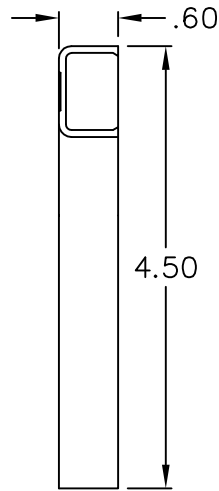

3/4" 90° Flat Elbow & Base

PRODUCT SPECIFICATION

Package includes:

- A. 3/4" Flat Elbow, 10 pcs
- B. 3/4" Base, 10 pcs

Features and Benefits:

- Designed to allow left and right turns on raceway sections
- Accommodates ICRW22R, ICRWR118, and ICRWR11S 3/4"W x 1/2"H raceway sections
- Available in ivory and white

FLAT ELBOW & BASE, 3/4", 10 PK

ITEM NO. ICRW11EBXX
DWG NO. PSRW11EB00

REV. A
PAGE NO. 1

CUSTOMER CARE / TECHNICAL SUPPORT * CSR@ICC.COM / 888-ASK-4-ICC (275-4422) * 2100 E. Valencia Dr, Suite D, Fullerton, CA 92831 * www.icc.com

3/4" FLAT ELBOW

3/4" BASE

NOTE: UNLESS OTHERWISE SPECIFIED

1. MATERIAL:

A. FLAT ELBOW: HIGH IMPACT STYRENE

B. BASE: HIGH IMPACT STYRENE

2. COLOR: XX: IV-IVORY & WH-WHITE

FLAT ELBOW & BASE, 3/4", 10 PK

ITEM NO. ICRW11EBXX

REV. A

DWG NO. PSRW11EB00

PAGE NO. 2

CUSTOMER CARE / TECHNICAL SUPPORT * CSR@ICC.COM / 888-ASK-4-ICC (275-4422) * 2100 E. Valencia Dr, Suite D, Fullerton, CA 92831 * www.icc.com