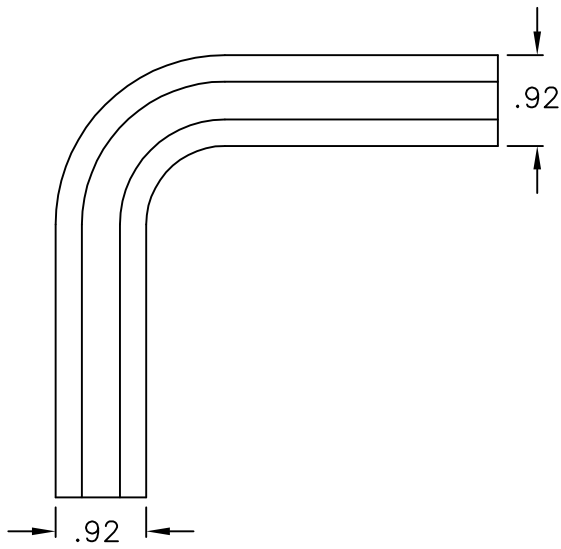

3/4" 90° Flat Elbow & Base

PRODUCT SPECIFICATION

Package includes:

- A. 3/4" Flat Elbow, 10 pcs
- B. 3/4" Base, 10 pcs

Features and Benefits:

- Designed to allow left and right turns on raceway sections
- Accommodates ICRW22R, ICRWR118, and ICRWR11S 3/4"W x 1/2"H raceway sections
- Available in ivory and white

FLAT ELBOW & BASE, 3/4", 10 PK

ITEM NO. ICRW11EBXX
DWG NO. PSRW11EB00

REV. A
PAGE NO. 1

CUSTOMER CARE / TECHNICAL SUPPORT * CSR@ICC.COM / 888-ASK-4-ICC (275-4422) * 2100 E. Valencia Dr, Suite D, Fullerton, CA 92831 * www.icc.com

3/4" FLAT ELBOW

3/4" BASE

NOTE: UNLESS OTHERWISE SPECIFIED

1. MATERIAL:

A. FLAT ELBOW: HIGH IMPACT STYRENE

B. BASE: HIGH IMPACT STYRENE

2. COLOR: XX: IV-IVORY & WH-WHITE

FLAT ELBOW & BASE, 3/4", 10 PK