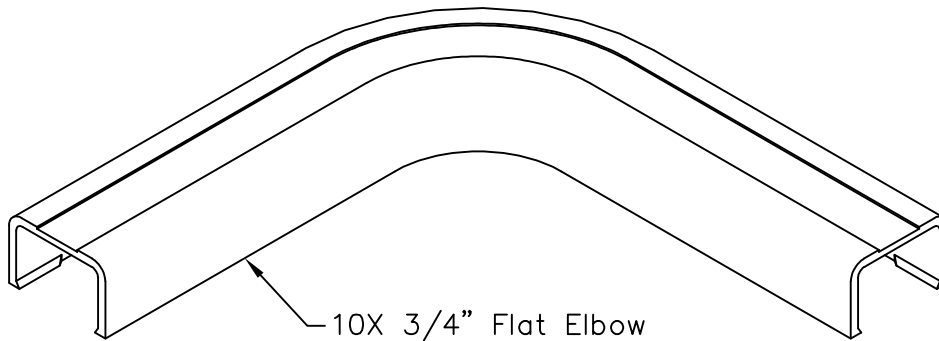

3/4" 90° Flat Elbow & Base

PRODUCT SPECIFICATION

Package includes:

- A. 3/4" Flat Elbow, 10 pcs
- B. 3/4" Base, 10 pcs

Features and Benefits:

- Designed to allow left and right turns on raceway sections
- Accommodates ICRW22R, ICRWR118, and ICRWR11S 3/4"W x 1/2"H raceway sections
- Available in ivory and white

FLAT ELBOW & BASE, 3/4", 10 PK

ITEM NO. ICRW11EBXX
DWG NO. PSRW11EB00

REV. A
PAGE NO. 1

CUSTOMER CARE / TECHNICAL SUPPORT * CSR@ICC.COM / 888-ASK-4-ICC (275-4422) * 2100 E. Valencia Dr, Suite D, Fullerton, CA 92831 * www.icc.com

3/4" FLAT ELBOW

3/4" BASE

NOTE: UNLESS OTHERWISE SPECIFIED

1. MATERIAL:

A. FLAT ELBOW: HIGH IMPACT STYRENE

B. BASE: HIGH IMPACT STYRENE

2. COLOR: XX: IV-IVORY & WH-WHITE

FLAT ELBOW & BASE, 3/4", 10 PK