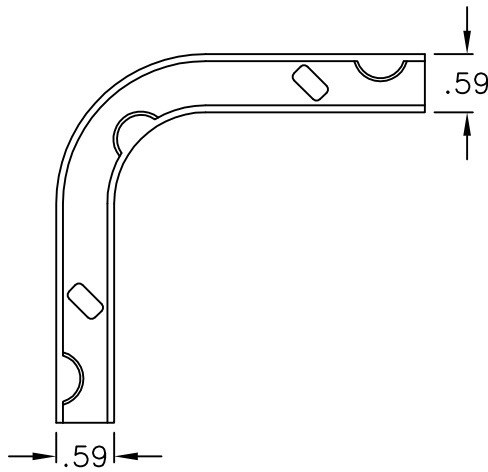

3/4" 90° Flat Elbow & Base

PRODUCT SPECIFICATION

Package includes:

- A. 3/4" Flat Elbow, 10 pcs
- B. 3/4" Base, 10 pcs

Features and Benefits:

- Designed to allow left and right turns on raceway sections
- Accommodates ICRW22R, ICRWR118, and ICRWR11S 3/4"W x 1/2"H raceway sections
- Available in ivory and white

FLAT ELBOW & BASE, 3/4", 10 PK

ITEM NO. ICRW11EBXX
DWG NO. PSRW11EB00

REV. A
PAGE NO. 1

CUSTOMER CARE / TECHNICAL SUPPORT * CSR@ICC.COM / 888-ASK-4-ICC (275-4422) * 2100 E. Valencia Dr, Suite D, Fullerton, CA 92831 * www.icc.com

3/4" FLAT ELBOW

3/4" BASE

NOTE: UNLESS OTHERWISE SPECIFIED

1. MATERIAL:

A. FLAT ELBOW: HIGH IMPACT STYRENE

B. BASE: HIGH IMPACT STYRENE

2. COLOR: XX: IV-IVORY & WH-WHITE

FLAT ELBOW & BASE, 3/4", 10 PK

ITEM NO. ICRW11EBXX

REV. A

DWG NO. PSRW11EB00

PAGE NO. 2

CUSTOMER CARE / TECHNICAL SUPPORT * CSR@ICC.COM / 888-ASK-4-ICC (275-4422) * 2100 E. Valencia Dr, Suite D, Fullerton, CA 92831 * www.icc.com