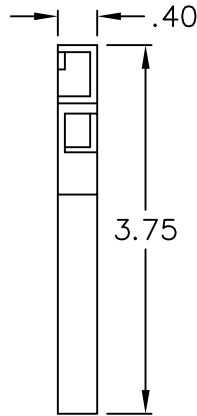

3/4" 90° Flat Elbow & Base

PRODUCT SPECIFICATION

Package includes:

- A. 3/4" Flat Elbow, 10 pcs
- B. 3/4" Base, 10 pcs

Features and Benefits:

- Designed to allow left and right turns on raceway sections
- Accommodates ICRW22R, ICRWR118, and ICRWR11S 3/4"W x 1/2"H raceway sections
- Available in ivory and white

FLAT ELBOW & BASE, 3/4", 10 PK

ITEM NO. ICRW11EBXX
DWG NO. PSRW11EB00

REV. A
PAGE NO. 1

CUSTOMER CARE / TECHNICAL SUPPORT * CSR@ICC.COM / 888-ASK-4-ICC (275-4422) * 2100 E. Valencia Dr, Suite D, Fullerton, CA 92831 * www.icc.com

3/4" FLAT ELBOW

3/4" BASE

NOTE: UNLESS OTHERWISE SPECIFIED

1. MATERIAL:

A. FLAT ELBOW: HIGH IMPACT STYRENE

B. BASE: HIGH IMPACT STYRENE

2. COLOR: XX: IV-IVORY & WH-WHITE

FLAT ELBOW & BASE, 3/4", 10 PK

ITEM NO. ICRW11EBXX

REV. A

DWG NO. PSRW11EB00

PAGE NO. 2

CUSTOMER CARE / TECHNICAL SUPPORT * CSR@ICC.COM / 888-ASK-4-ICC (275-4422) * 2100 E. Valencia Dr, Suite D, Fullerton, CA 92831 * www.icc.com