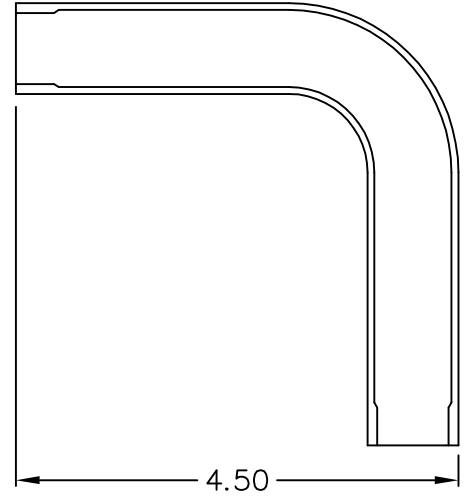

3/4" 90° Flat Elbow & Base

PRODUCT SPECIFICATION

Package includes:

- A. 3/4" Flat Elbow, 10 pcs
- B. 3/4" Base, 10 pcs

Features and Benefits:

- Designed to allow left and right turns on raceway sections
- Accommodates ICRW22R, ICRWR118, and ICRWR11S 3/4"W x 1/2"H raceway sections
- Available in ivory and white

FLAT ELBOW & BASE, 3/4", 10 PK

ITEM NO. ICRW11EBXX
DWG NO. PSRW11EB00

REV. A
PAGE NO. 1

CUSTOMER CARE / TECHNICAL SUPPORT * CSR@ICC.COM / 888-ASK-4-ICC (275-4422) * 2100 E. Valencia Dr, Suite D, Fullerton, CA 92831 * www.icc.com

3/4" FLAT ELBOW

3/4" BASE

NOTE: UNLESS OTHERWISE SPECIFIED

1. MATERIAL:

A. FLAT ELBOW: HIGH IMPACT STYRENE

B. BASE: HIGH IMPACT STYRENE

2. COLOR: XX: IV-IVORY & WH-WHITE

FLAT ELBOW & BASE, 3/4", 10 PK