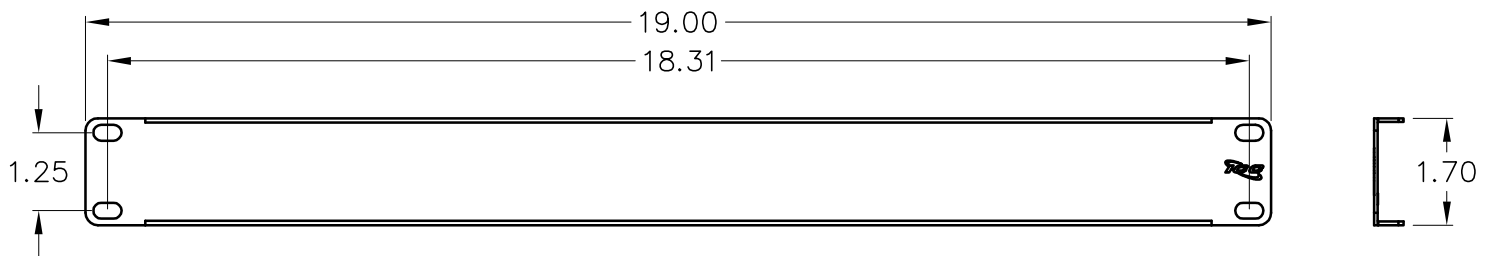

NOTE: UNLESS OTHERWISE SPECIFIED

1. MATERIAL: 16 GA CRS
2. SURFACE FINISH: BLACK POWDER COAT

PANEL, CABLE MGMT, BLANK, 1 RMS, 12 PK

ITEM NO. ICCMSCMPC1
DWG NO. PSCMSCMPC1

REV. A
PAGE NO. 2

CUSTOMER CARE / TECHNICAL SUPPORT * CSR@ICC.COM / 888-ASK-4-ICC (275-4422) * 14700 Alondra Blvd., La Mirada, CA 90638 * www.icc.com