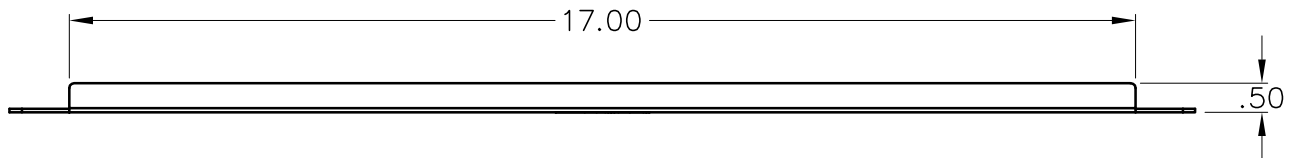

NOTE: UNLESS OTHERWISE SPECIFIED

1. MATERIAL: 16 GA CRS
2. SURFACE FINISH: BLACK POWDER COAT

PANEL, CABLE MGMT, BLANK, 1 RMS, 12 PK

ITEM NO. ICCMSCMPC1
DWG NO. PSCMSCMPC1

REV. A
PAGE NO. 2

CUSTOMER CARE / TECHNICAL SUPPORT * CSR@ICC.COM / 888-ASK-4-ICC (275-4422) * 14700 Alondra Blvd., La Mirada, CA 90638 * www.icc.com