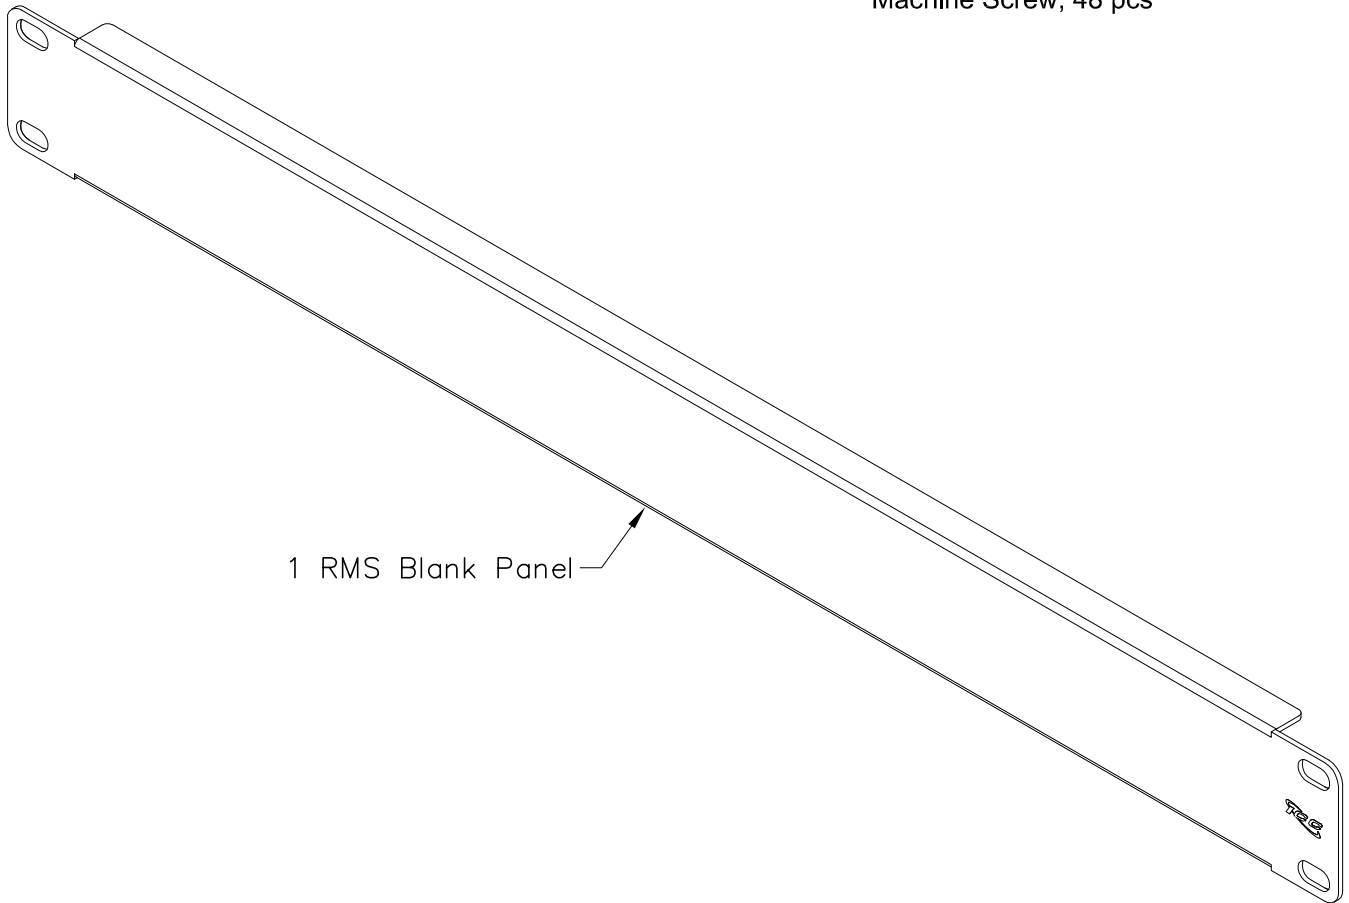

Blank Cable Management Panel, 1 RMS, 12 Pk

PRODUCT SPECIFICATION

Package includes:

- A. 1 RMS Blank Panel, 12 pcs
- B. #12-24 x 5/8" Pan Head, Pilot Point Machine Screw, 48 pcs

1 RMS Blank Panel

Features and Benefits:

- Designed to fill open space between system panels
- Designed to fit all standard 19" racks and cabinets
- 1 rack mount space (RMS)
- Used with all ICCMS racks and brackets

PANEL, CABLE MGMT, BLANK, 1 RMS, 12 PK

1. MATERIAL: 16 GA CRS
2. SURFACE FINISH: BLACK POWDER COAT

PANEL, CABLE MGMT, BLANK, 1 RMS, 12 PK

ITEM NO. ICCMSCMPC1
 DWG NO. PSCMSCMPC1

REV. A
 PAGE NO. 2

CUSTOMER CARE / TECHNICAL SUPPORT * CSR@ICC.COM / 888-ASK-4-ICC (275-4422) * 14700 Alondra Blvd., La Mirada, CA 90638 * www.icc.com