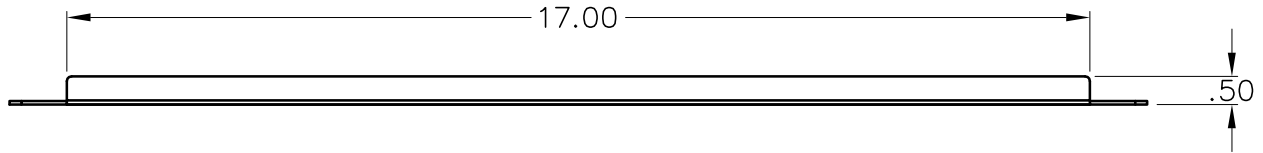

Blank Cable Management Panel, 2 RMS, 12 Pk

PRODUCT SPECIFICATION

Package includes:

- A. 2 RMS Blank Panel, 12 pcs
- B. #12-24 x 5/8" Pan Head, Pilot Point Machine Screw, 48 pcs

Features and Benefits:

- Designed to fill open space between system panels
- Designed to fit all standard 19" racks and cabinets
- 2 rack mount space (RMS)
- Used with all ICCMS racks and brackets

PANEL, CABLE MGMT, BLANK, 2 RMS, 12 PK

ITEM NO.	ICCMSCMPC2
DWG NO.	PSCMSCMPC2

REV.	A
PAGE NO.	1

CUSTOMER CARE / TECHNICAL SUPPORT * CSR@ICC.COM / 888-ASK-4-ICC (275-4422) * 14700 Alondra Blvd., La Mirada, CA 90638 * www.icc.com

NOTE: UNLESS OTHERWISE SPECIFIED

1. MATERIAL: 16 GA CRS
2. SURFACE FINISH: BLACK POWDER COAT

PANEL, CABLE MGMT, BLANK, 2 RMS, 12 PK

ITEM NO.	ICCMSCMPC2	REV.	A
DWG NO.	PSCMSCMPC2	PAGE NO.	2

CUSTOMER CARE / TECHNICAL SUPPORT * CSR@ICC.COM / 888-ASK-4-ICC (275-4422) * 14700 Alondra Blvd., La Mirada, CA 90638 * www.icc.com