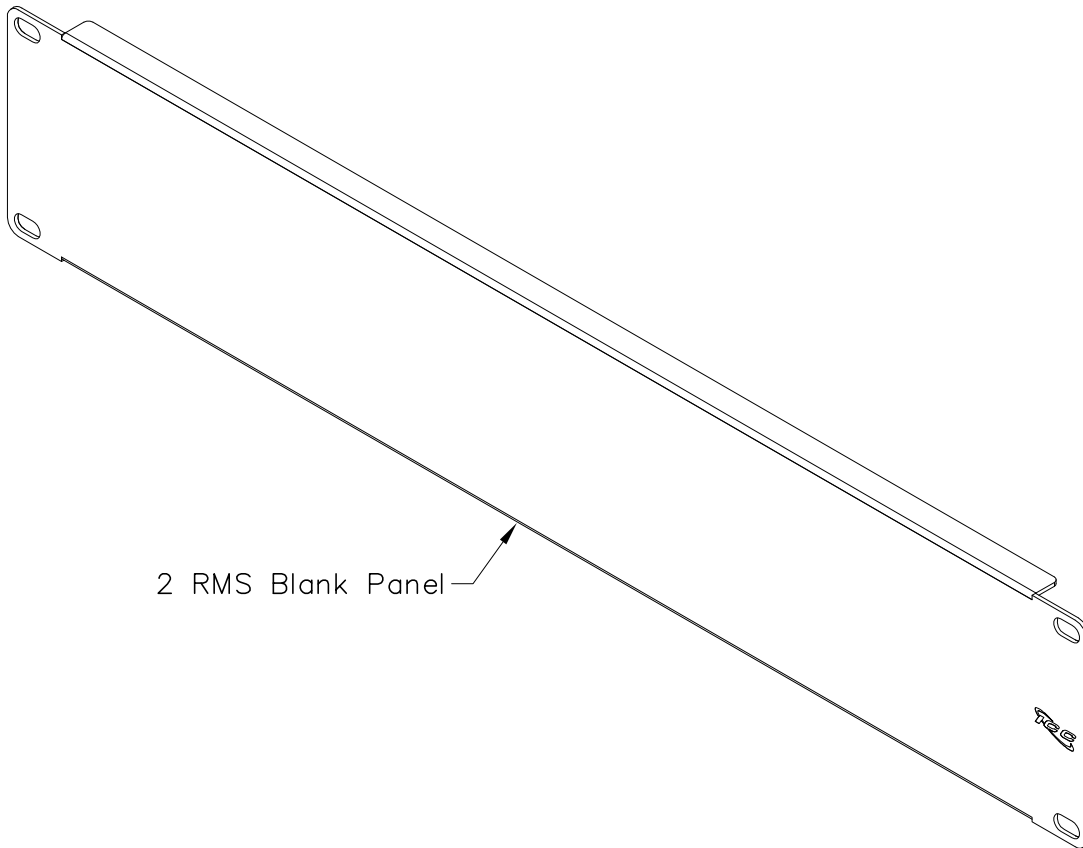

Blank Cable Management Panel, 2 RMS, 12 Pk

PRODUCT SPECIFICATION

Package includes:

- A. 2 RMS Blank Panel, 12 pcs
- B. #12-24 x 5/8" Pan Head, Pilot Point Machine Screw, 48 pcs

Features and Benefits:

- Designed to fill open space between system panels
- Designed to fit all standard 19" racks and cabinets
- 2 rack mount space (RMS)
- Used with all ICCMS racks and brackets

PANEL, CABLE MGMT, BLANK, 2 RMS, 12 PK

ITEM NO.	ICCMSCMPC2
DWG NO.	PSCMSCMPC2

REV.	A
PAGE NO.	1

CUSTOMER CARE / TECHNICAL SUPPORT * CSR@ICC.COM / 888-ASK-4-ICC (275-4422) * 14700 Alondra Blvd., La Mirada, CA 90638 * www.icc.com

NOTE: UNLESS OTHERWISE SPECIFIED

1. MATERIAL: 16 GA CRS
2. SURFACE FINISH: BLACK POWDER COAT

PANEL, CABLE MGMT, BLANK, 2 RMS, 12 PK

ITEM NO.	ICCMSCMPC2	REV.	A
DWG NO.	PSCMSCMPC2	PAGE NO.	2

CUSTOMER CARE / TECHNICAL SUPPORT * CSR@ICC.COM / 888-ASK-4-ICC (275-4422) * 14700 Alondra Blvd., La Mirada, CA 90638 * www.icc.com