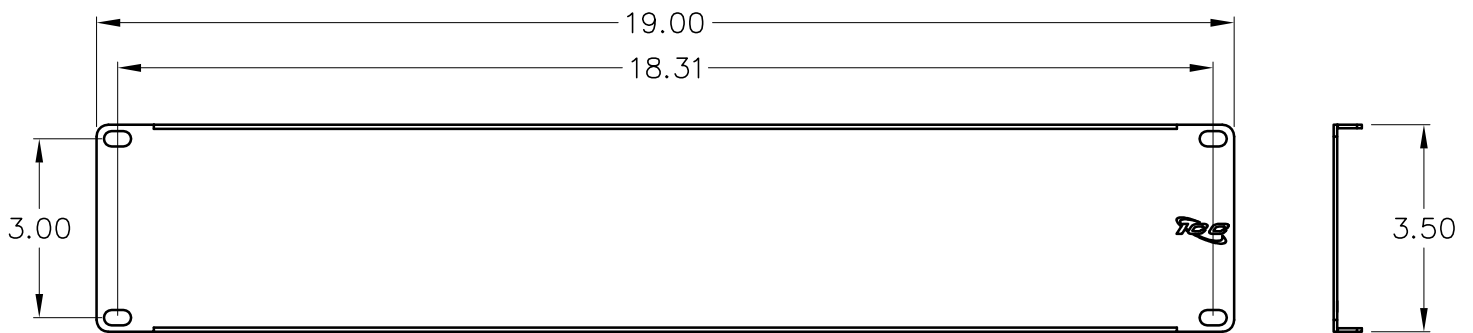

Blank Cable Management Panel, 2 RMS, 12 Pk

PRODUCT SPECIFICATION

Package includes:

- A. 2 RMS Blank Panel, 12 pcs
- B. #12-24 x 5/8" Pan Head, Pilot Point Machine Screw, 48 pcs

Features and Benefits:

- Designed to fill open space between system panels
- Designed to fit all standard 19" racks and cabinets
- 2 rack mount space (RMS)
- Used with all ICCMS racks and brackets

PANEL, CABLE MGMT, BLANK, 2 RMS, 12 PK

ITEM NO.	ICCMSCMPC2
DWG NO.	PSCMSCMPC2

REV.	A
PAGE NO.	1

CUSTOMER CARE / TECHNICAL SUPPORT * CSR@ICC.COM / 888-ASK-4-ICC (275-4422) * 14700 Alondra Blvd., La Mirada, CA 90638 * www.icc.com

NOTE: UNLESS OTHERWISE SPECIFIED

1. MATERIAL: 16 GA CRS
2. SURFACE FINISH: BLACK POWDER COAT

PANEL, CABLE MGMT, BLANK, 2 RMS, 12 PK

ITEM NO.	ICCMSCMPC2	REV.	A
DWG NO.	PSCMSCMPC2	PAGE NO.	2

CUSTOMER CARE / TECHNICAL SUPPORT * CSR@ICC.COM / 888-ASK-4-ICC (275-4422) * 14700 Alondra Blvd., La Mirada, CA 90638 * www.icc.com