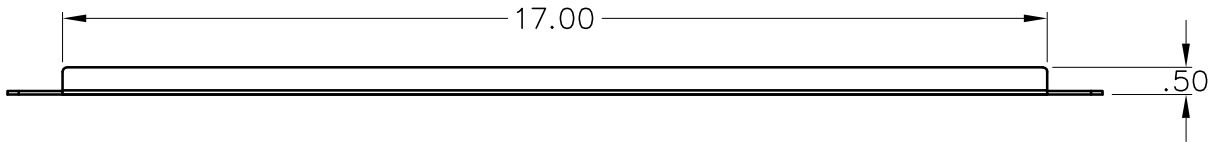

NOTE: UNLESS OTHERWISE SPECIFIED

1. MATERIAL: 16 GA CRS
2. SURFACE FINISH: BLACK POWDER COAT

PANEL, CABLE MGMT, BLANK, 3 RMS, 6 PK

ITEM NO.	ICCMSCMPC3
DWG NO.	PSCMSCMPC3

REV.	A
PAGE NO.	2

CUSTOMER CARE / TECHNICAL SUPPORT * CSR@ICC.COM / 888-ASK-4-ICC (275-4422) * 14700 Alondra Blvd., La Mirada, CA 90638 * www.icc.com