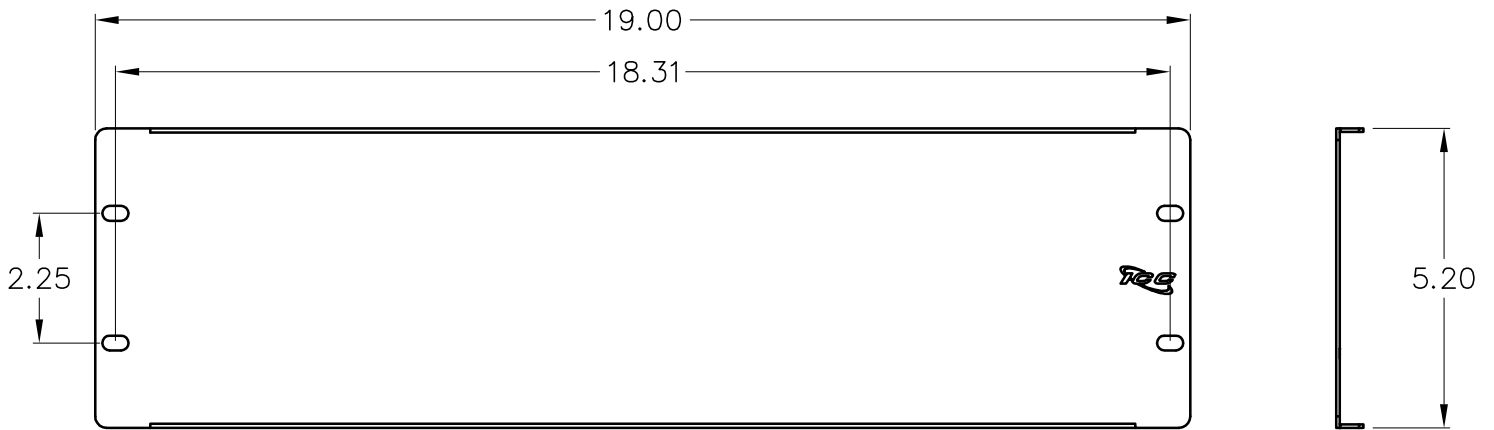

### Package includes:

- A. 3 RMS Blank Panel, 6 pcs
- B. #12-24 x 5/8" Pan Head, Pilot Point Machine Screw, 24 pcs

### Features and Benefits:

- Designed to fill open space between system panels
- Designed to fit all standard 19" racks and cabinets
- 3 rack mount space (RMS)
- Used with all ICCMS racks and brackets

### PANEL, CABLE MGMT, BLANK, 3 RMS, 6 PK

ITEM NO.	ICCMSCMPC3
DWG NO.	PSCMSCMPC3

REV.	A
PAGE NO.	1

CUSTOMER CARE / TECHNICAL SUPPORT \* CSR@ICC.COM / 888-ASK-4-ICC (275-4422) \* 14700 Alondra Blvd., La Mirada, CA 90638 \* www.icc.com