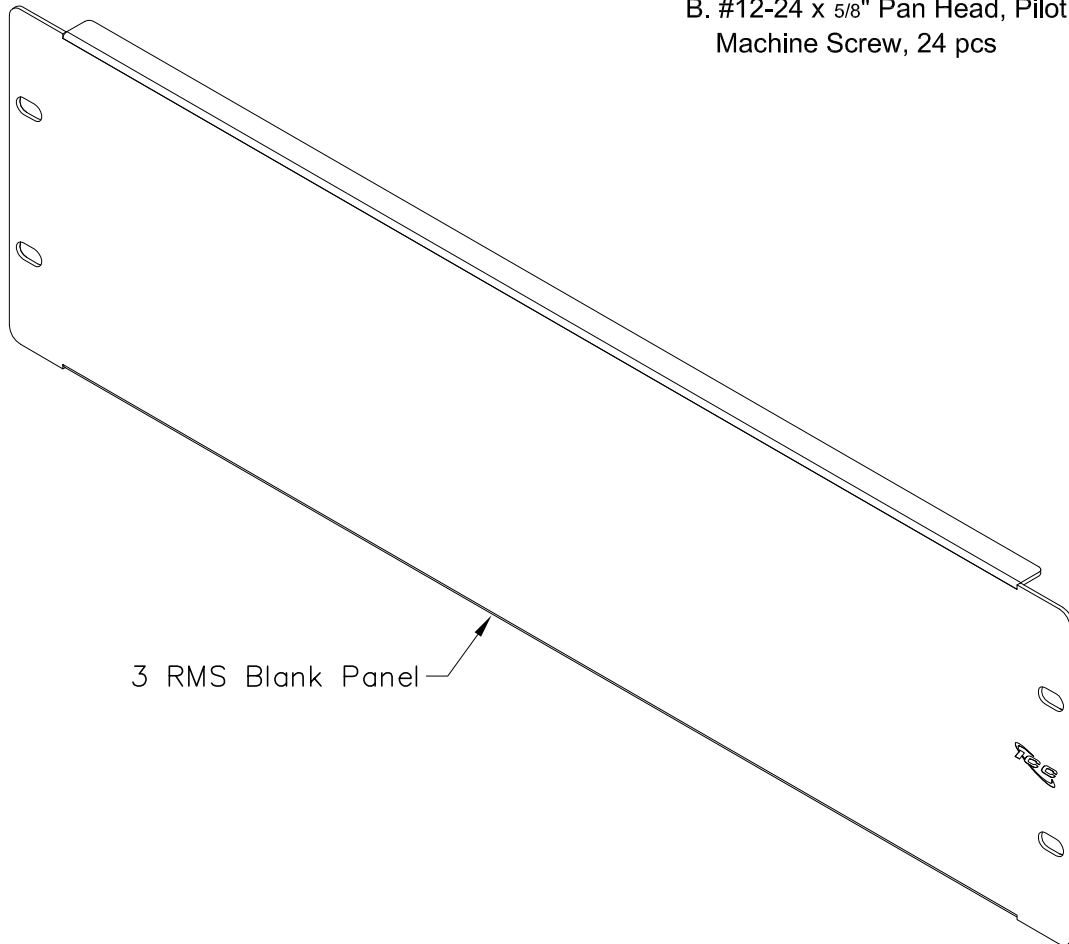

### Package includes:

- A. 3 RMS Blank Panel, 6 pcs
- B. #12-24 x 5/8" Pan Head, Pilot Point Machine Screw, 24 pcs

### Features and Benefits:

- Designed to fill open space between system panels
- Designed to fit all standard 19" racks and cabinets
- 3 rack mount space (RMS)
- Used with all ICCMS racks and brackets