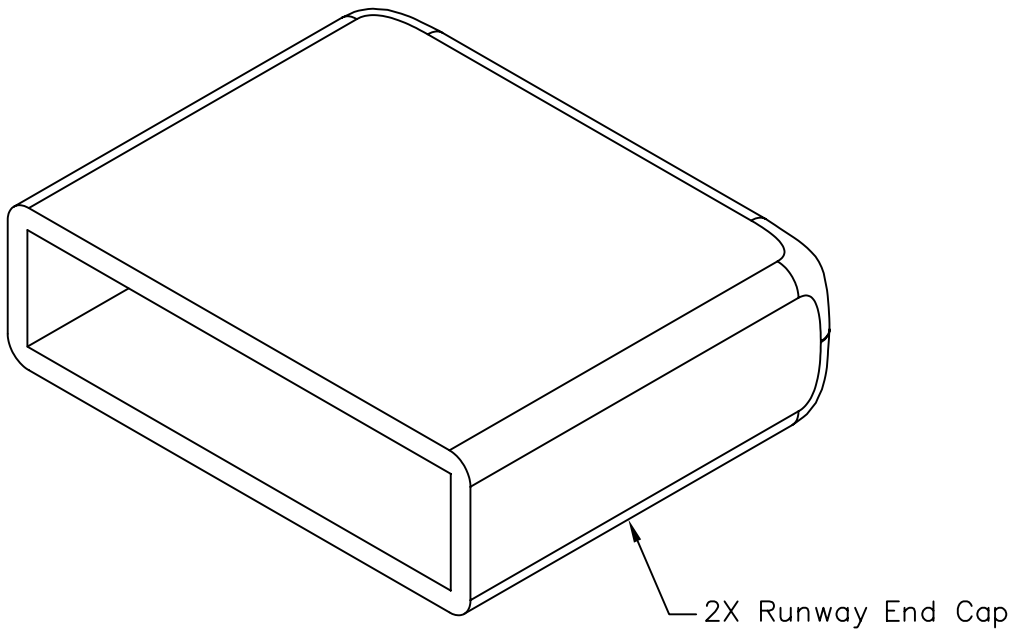

Runway End Cap

PRODUCT SPECIFICATION

Package includes:

A. Runway End Cap, 2 pcs

Features and Benefits:

- Designed to cover the ends on ladder rack runways and cable posts for a neater appearance
- Used with ICCMSLST ladder rack runways and cable retaining posts

RUNWAY END CAP, 2 EA		 <i>PremiumProducts</i> <i>ProvenPerformance</i> <i>CompetitivePrices</i>	
ITEM NO.	ICCMSLPECK		REV. A
DWG NO.	PSCMSLPECK		PAGE NO. 1

CUSTOMER CARE / TECHNICAL SUPPORT * CSR@ICC.COM / 888-ASK-4-ICC (275-4422) * 14700 Alondra Blvd., La Mirada, CA 90638 * www.icc.com

NOTE: UNLESS OTHERWISE SPECIFIED

- 1. MATERIAL: SOFT PLASTIC
- 2. COLOR: BLACK

RUNWAY END CAP, 2 EA

Premium **Products**
Proven **Performance**
Competitive **Prices**

ITEM NO.	ICCMSLPECK
DWG NO.	PSCMSLPECK