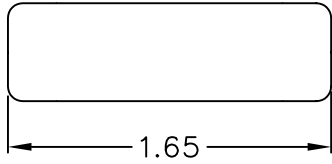

NOTE: UNLESS OTHERWISE SPECIFIED

1. MATERIAL: SOFT PLASTIC
2. COLOR: BLACK

RUNWAY END CAP, 2 EA

Premium **Products**
Proven **Performance**
Competitive **Prices**

ITEM NO.	ICCMSLPECK
DWG NO.	PSCMSLPECK

REV.	A
PAGE NO.	2

CUSTOMER CARE / TECHNICAL SUPPORT * CSR@ICC.COM / 888-ASK-4-ICC (275-4422) * 14700 Alondra Blvd., La Mirada, CA 90638 * www.icc.com