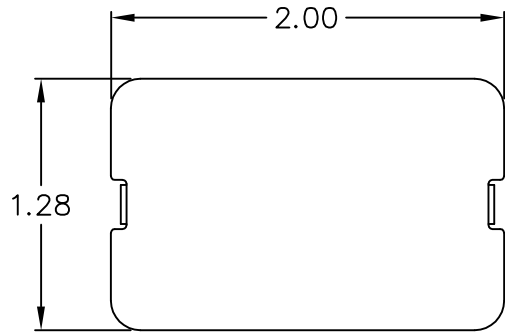

Blank Flat Elite Bezel

PRODUCT SPECIFICATION

Package includes:

A. Blank Flat Elite Bezel, 1 pc

Features and Benefits:

- Covers unused openings
- Rugged and durable construction
- Compatible with all IC108 faceplates, multi-media boxes/outlets, Euro style box, and blank patch panels
- Available in ivory and white
- ANSI/TIA-568-C and UL 1863 compliant

BEZEL, ELITE, FLAT, BLANK

ITEM NO.	IC108BFBXX
DWG NO.	PS108BFB00

REV.	B
PAGE NO.	1

CUSTOMER CARE / TECHNICAL SUPPORT * CSR@ICC.COM / 888-ASK-4-ICC (275-4422) * 2100 E. Valencia Dr, Suite D, Fullerton, CA 92831 * www.icc.com

NOTE: UNLESS OTHERWISE SPECIFIED

1. HOUSING:

- A. MATERIAL: ABS, UL 94V-0
- B. SURFACE FINISHING: TEXTURE
- C. COLOR: XX: IV-IVORY & WH-WHITE

UL US FILE NO. 125268

BEZEL, ELITE, FLAT, BLANK		 <i>Premium Products</i> <i>Proven Performance</i> <i>Competitive Prices</i>	
ITEM NO.	IC108BFBXX		REV. B
DWG NO.	PS108BFB00		PAGE NO. 2