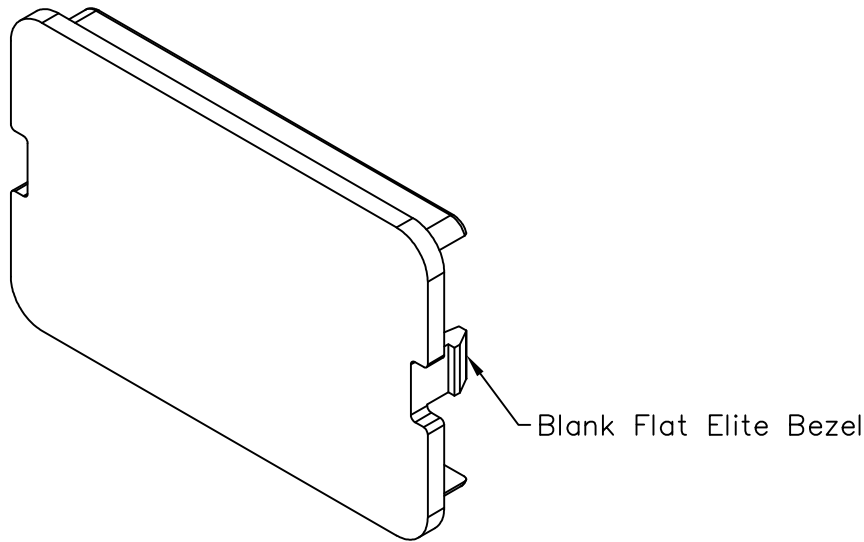

Blank Flat Elite Bezel

PRODUCT SPECIFICATION

Package includes:

A. Blank Flat Elite Bezel, 1 pc

Features and Benefits:

- Covers unused openings
- Rugged and durable construction
- Compatible with all IC108 faceplates, multi-media boxes/outlets, Euro style box, and blank patch panels
- Available in ivory and white
- ANSI/TIA-568-C and UL 1863 compliant

BEZEL, ELITE, FLAT, BLANK

ITEM NO.	IC108BFBXX
DWG NO.	PS108BFB00

REV.	B
PAGE NO.	1

CUSTOMER CARE / TECHNICAL SUPPORT * CSR@ICC.COM / 888-ASK-4-ICC (275-4422) * 2100 E. Valencia Dr, Suite D, Fullerton, CA 92831 * www.icc.com