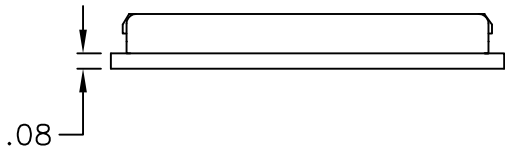

Blank Flat Elite Bezel

PRODUCT SPECIFICATION

Package includes:

A. Blank Flat Elite Bezel, 1 pc

Features and Benefits:

- Covers unused openings
- Rugged and durable construction
- Compatible with all IC108 faceplates, multi-media boxes/outlets, Euro style box, and blank patch panels
- Available in ivory and white
- ANSI/TIA-568-C and UL 1863 compliant

BEZEL, ELITE, FLAT, BLANK

ITEM NO.	IC108BFBXX
DWG NO.	PS108BFB00

REV.	B
PAGE NO.	1

CUSTOMER CARE / TECHNICAL SUPPORT * CSR@ICC.COM / 888-ASK-4-ICC (275-4422) * 2100 E. Valencia Dr, Suite D, Fullerton, CA 92831 * www.icc.com