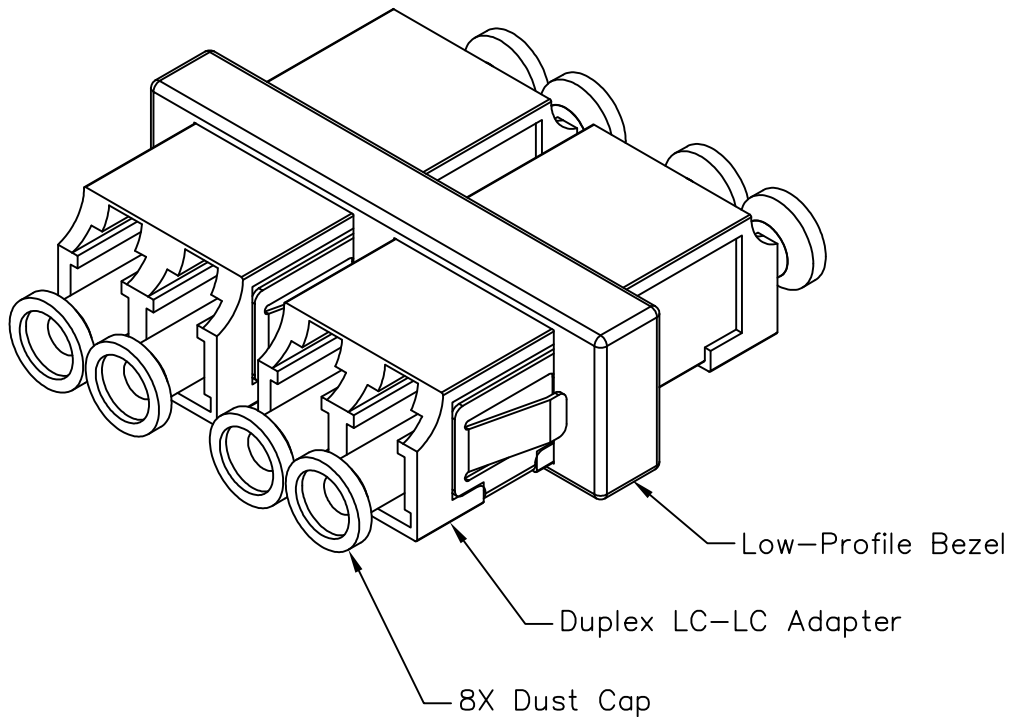

Duplex LC-LC Adapter Bezel

PRODUCT SPECIFICATION

Package includes:

- A. Duplex LC-LC Adapter, 2 pc
- B. Dust Cap, 8 pcs
- C. Low-Profile Bezel, 1 pc

Features and Benefits:

- Provides a flexible solution for fiber work area connectivity
- Provides four LC fiber connections per adapter
- Small Form Factor (SFF) adapter reduces space requirements by 50% over conventional fiber connectivity
- Compatible with IC108WB multi-media outlets
- Available in ivory and white
- ANSI/TIA-568-C and UL 1863 compliant

ADAPTER BEZEL, DUPLEX LC-LC

ITEM NO.	ICFOBWLXXX
DWG NO.	PSFOBWL00

REV.	A
PAGE NO.	1

CUSTOMER CARE / TECHNICAL SUPPORT * CSR@ICC.COM / 888-ASK-4-ICC (275-4422) * 2100 E. Valencia Dr, Suite D, Fullerton, CA 92831 * www.icc.com

NOTE: UNLESS OTHERWISE SPECIFIED

1. HOUSING:

- A. MATERIAL: ABS, UL 94V-0
- B. COLOR: XX: IV-IVORY & WH-WHITE

2. DUPLEX LC-LC ADAPTER:

A. MATERIAL:

- ADAPTER BODY: PLASTIC
- SLEEVE: PHOSPHOR BRONZE
- HOLDER: STAINLESS STEEL
- DUST CAP: PLASTIC