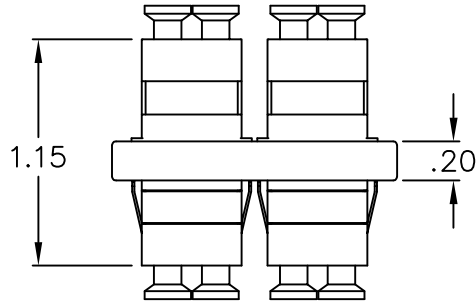

Duplex LC-LC Adapter Bezel

PRODUCT SPECIFICATION

Package includes:

- A. Duplex LC-LC Adapter, 2 pc
- B. Dust Cap, 8 pcs
- C. Low-Profile Bezel, 1 pc

Features and Benefits:

- Provides a flexible solution for fiber work area connectivity
- Provides four LC fiber connections per adapter
- Small Form Factor (SFF) adapter reduces space requirements by 50% over conventional fiber connectivity
- Compatible with IC108WB multi-media outlets
- Available in ivory and white
- ANSI/TIA-568-C and UL 1863 compliant

ADAPTER BEZEL, DUPLEX LC-LC

ITEM NO.	ICFOBWLXXX
DWG NO.	PSFOBWL00

REV.	A
PAGE NO.	1

CUSTOMER CARE / TECHNICAL SUPPORT * CSR@ICC.COM / 888-ASK-4-ICC (275-4422) * 2100 E. Valencia Dr, Suite D, Fullerton, CA 92831 * www.icc.com