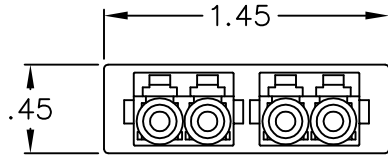

NOTE: UNLESS OTHERWISE SPECIFIED

1. HOUSING:

- A. MATERIAL: ABS, UL 94V-0
- B. COLOR: XX: IV-IVORY & WH-WHITE

2. DUPLEX LC-LC ADAPTER:

A. MATERIAL:

- -ADAPTER BODY: PLASTIC
- -SLEEVE: PHOSPHOR BRONZE
- -HOLDER: STAINLESS STEEL
- -DUST CAP: PLASTIC

UL US FILE NO. 125268