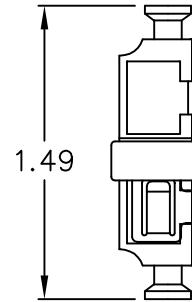

Duplex LC-LC Adapter Bezel

PRODUCT SPECIFICATION

Package includes:

- A. Duplex LC-LC Adapter, 2 pc
- B. Dust Cap, 8 pcs
- C. Low-Profile Bezel, 1 pc

Features and Benefits:

- Provides a flexible solution for fiber work area connectivity
- Provides four LC fiber connections per adapter
- Small Form Factor (SFF) adapter reduces space requirements by 50% over conventional fiber connectivity
- Compatible with IC108WB multi-media outlets
- Available in ivory and white
- ANSI/TIA-568-C and UL 1863 compliant

ADAPTER BEZEL, DUPLEX LC-LC

ITEM NO.	ICFOBWLXXX
DWG NO.	PSFOBWL00

REV.	A
PAGE NO.	1

CUSTOMER CARE / TECHNICAL SUPPORT * CSR@ICC.COM / 888-ASK-4-ICC (275-4422) * 2100 E. Valencia Dr, Suite D, Fullerton, CA 92831 * www.icc.com