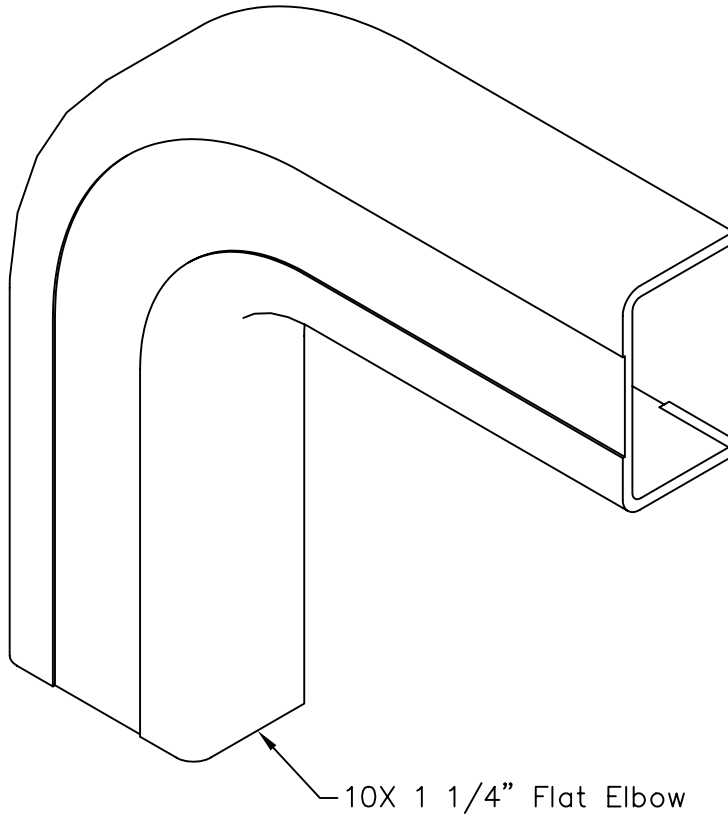

1 1/4" 90° Flat Elbow

PRODUCT SPECIFICATION

Package includes:

A. 1 1/4" Flat Elbow, 10 pcs

Features and Benefits:

- Designed to allow left and right turns
- Accommodates ICRW12SR and ICRW128R 1 1/4"W x 3/4"H raceway sections
- Available in ivory and white

FLAT ELBOW, 1 1/4", 10 PK		 PremiumProducts ProvenPerformance CompetitivePrices	
ITEM NO.	ICRW12EOXX	REV.	A
DWG NO.	PSRW12EO00	PAGE NO.	1

CUSTOMER CARE / TECHNICAL SUPPORT * CSR@ICC.COM / 888-ASK-4-ICC (275-4422) * 14700 Alondra Blvd., La Mirada, CA 90638 * www.icc.com

NOTE: UNLESS OTHERWISE SPECIFIED

1. MATERIAL: HIGH IMPACT STYRENE
2. COLOR: XX: IV-IVORY & WH-WHITE

FLAT ELBOW, 1 1/4", 10 PK		 <i>PremiumProducts</i> <i>ProvenPerformance</i> <i>CompetitivePrices</i>	
ITEM NO.	ICRW12EOXX		REV. A
DWG NO.	PSRW12EO00		PAGE NO. 2