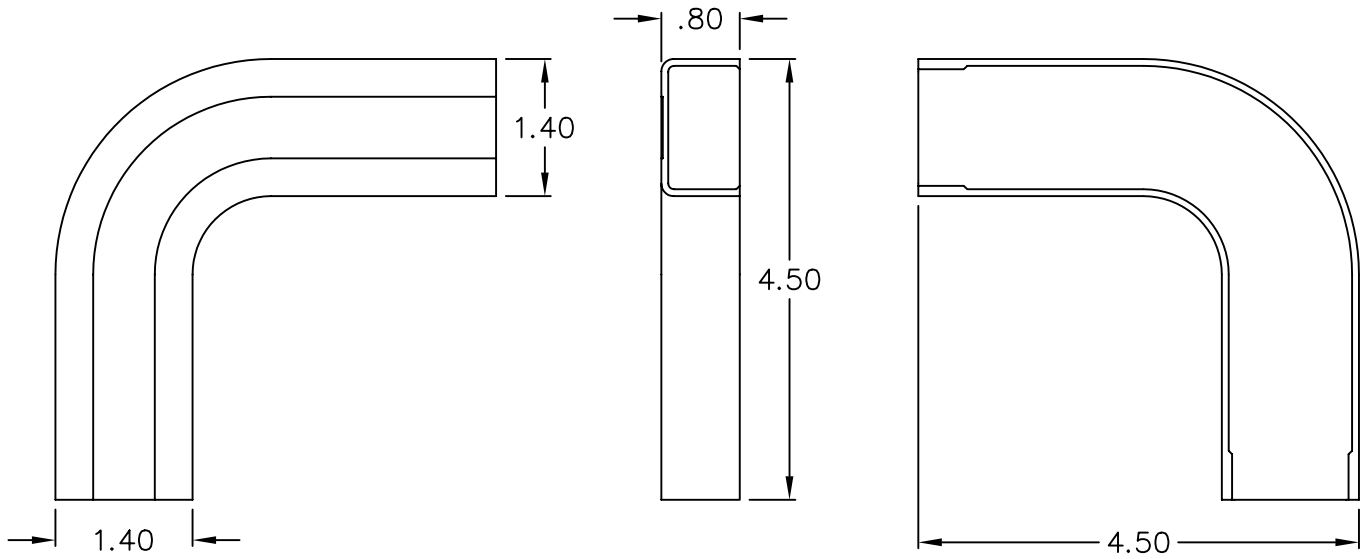

1 1/4" 90° Flat Elbow

PRODUCT SPECIFICATION

Package includes:

A. 1 1/4" Flat Elbow, 10 pcs

Features and Benefits:

- Designed to allow left and right turns
- Accommodates ICRW12SR and ICRW128R 1 1/4"W x 3/4"H raceway sections
- Available in ivory and white

FLAT ELBOW, 1 1/4", 10 PK		 PremiumProducts ProvenPerformance CompetitivePrices	
ITEM NO.	ICRW12EOXX	REV.	A
DWG NO.	PSRW12EO00	PAGE NO.	1

CUSTOMER CARE / TECHNICAL SUPPORT * CSR@ICC.COM / 888-ASK-4-ICC (275-4422) * 14700 Alondra Blvd., La Mirada, CA 90638 * www.icc.com

NOTE: UNLESS OTHERWISE SPECIFIED

1. MATERIAL: HIGH IMPACT STYRENE
2. COLOR: XX: IV-IVORY & WH-WHITE

FLAT ELBOW, 1 1/4", 10 PK		 <i>PremiumProducts</i> <i>ProvenPerformance</i> <i>CompetitivePrices</i>	
ITEM NO.	ICRW12EOXX		REV. A
DWG NO.	PSRW12EO00		PAGE NO. 2