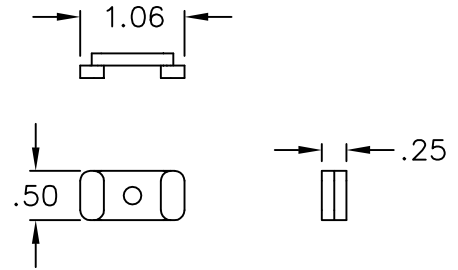

3/4" Ceiling Entry & Mounting Clip

PRODUCT SPECIFICATION

Package includes:

- A. 3/4" Ceiling Entry, 1 pc
- B. Mounting Clip, 1 pc

Features and Benefits:

- Designed to use for cables entering from the ceiling.
- Accommodates ICRW22R, ICRWR118, and ICRWR11S 3/4"W x 1/2"H raceway sections.
- Available in ivory and white.

CEILING ENTRY & CLIP, 3/4"		 <i>PremiumProducts</i> <i>ProvenPerformance</i> <i>CompetitivePrices</i>	
ITEM NO.	ICRW22CMXX		REV. A
DWG NO.	PSRW22CM00		PAGE NO. 1

CUSTOMER CARE / TECHNICAL SUPPORT * CSR@ICC.COM / 888-ASK-4-ICC (275-4422) * 2100 E. Valencia Dr, Suite D, Fullerton, CA 92831 * www.icc.com

3/4" CEILING ENTRY

MOUNTING CLIP

NOTE: UNLESS OTHERWISE SPECIFIED

1. MATERIAL:
 - A. CEILING ENTRY: HIGH IMPACT STYRENE
 - B. MOUNTING CLIP: HIGH IMPACT STYRENE
2. COLOR: XX: IV-IVORY & WH-WHITE

CEILING ENTRY & CLIP, 3/4"			
ITEM NO.	ICRW22CMXX		REV. A
DWG NO.	PSRW22CM00	PAGE NO.	2