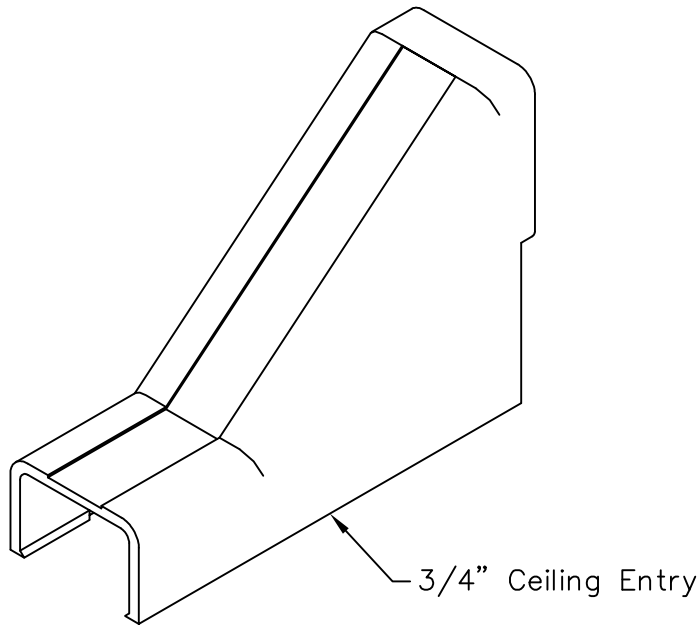

3/4" Ceiling Entry & Mounting Clip

PRODUCT SPECIFICATION

Package includes:

- A. 3/4" Ceiling Entry, 1 pc
- B. Mounting Clip, 1 pc

Features and Benefits:

- Designed to use for cables entering from the ceiling.
- Accommodates ICRW22R, ICRWR118, and ICRWR11S 3/4"W x 1/2"H raceway sections.
- Available in ivory and white.

CEILING ENTRY & CLIP, 3/4"		 <i>PremiumProducts</i> <i>ProvenPerformance</i> <i>CompetitivePrices</i>	
ITEM NO.	ICRW22CMXX		REV. A
DWG NO.	PSRW22CM00		PAGE NO. 1

CUSTOMER CARE / TECHNICAL SUPPORT * CSR@ICC.COM / 888-ASK-4-ICC (275-4422) * 2100 E. Valencia Dr, Suite D, Fullerton, CA 92831 * www.icc.com

3/4" CEILING ENTRY

MOUNTING CLIP

NOTE: UNLESS OTHERWISE SPECIFIED

1. MATERIAL:
 - A. CEILING ENTRY: HIGH IMPACT STYRENE
 - B. MOUNTING CLIP: HIGH IMPACT STYRENE
2. COLOR: XX: IV-IVORY & WH-WHITE

CEILING ENTRY & CLIP, 3/4"			
ITEM NO.	ICRW22CMXX		REV. A
DWG NO.	PSRW22CM00	PAGE NO.	2