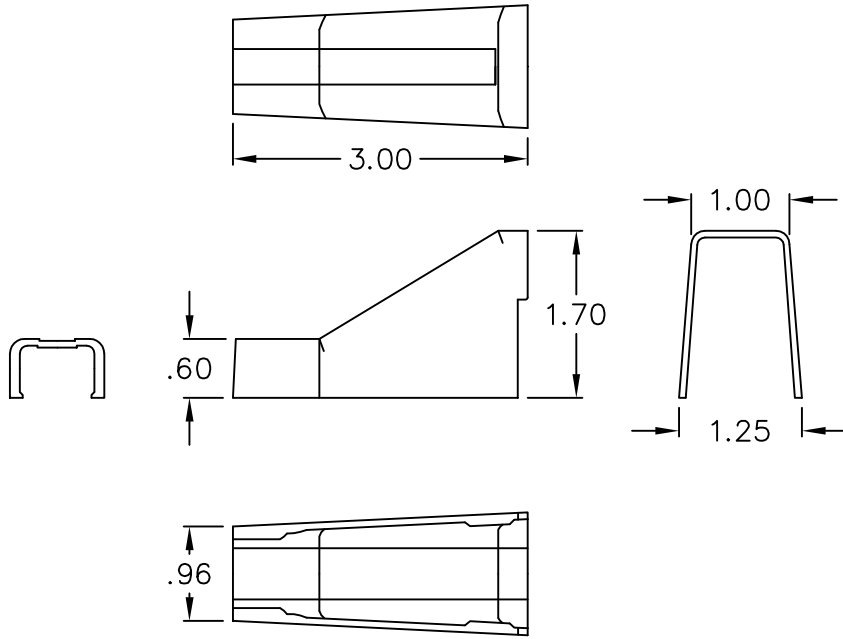

3/4" Ceiling Entry & Mounting Clip

PRODUCT SPECIFICATION

Package includes:

- A. 3/4" Ceiling Entry, 1 pc
- B. Mounting Clip, 1 pc

Features and Benefits:

- Designed to use for cables entering from the ceiling.
- Accommodates ICRW22R, ICRWR118, and ICRWR11S 3/4"W x 1/2"H raceway sections.
- Available in ivory and white.

CEILING ENTRY & CLIP, 3/4"		 <i>PremiumProducts</i> <i>ProvenPerformance</i> <i>CompetitivePrices</i>	
ITEM NO.	ICRW22CMXX		REV. A
DWG NO.	PSRW22CM00		PAGE NO. 1

CUSTOMER CARE / TECHNICAL SUPPORT * CSR@ICC.COM / 888-ASK-4-ICC (275-4422) * 2100 E. Valencia Dr, Suite D, Fullerton, CA 92831 * www.icc.com

3/4" CEILING ENTRY

MOUNTING CLIP

NOTE: UNLESS OTHERWISE SPECIFIED

1. MATERIAL:
 - A. CEILING ENTRY: HIGH IMPACT STYRENE
 - B. MOUNTING CLIP: HIGH IMPACT STYRENE
2. COLOR: XX: IV-IVORY & WH-WHITE

CEILING ENTRY & CLIP, 3/4"			
ITEM NO.	ICRW22CMXX		REV. A
DWG NO.	PSRW22CM00	PAGE NO.	2