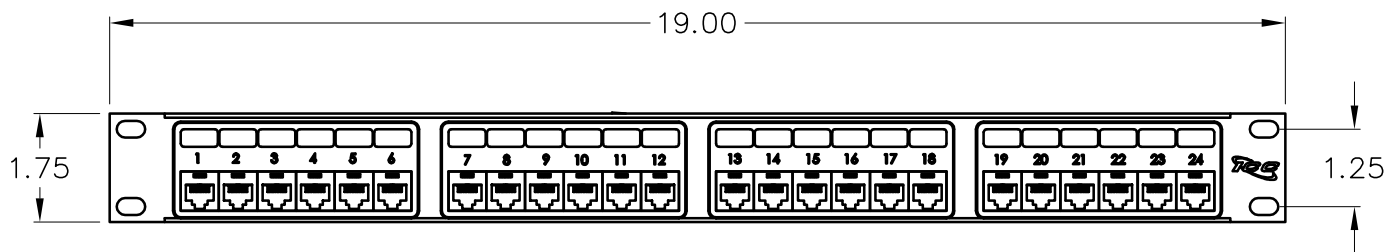

24-Port 8P2C Telco Patch Panel

PRODUCT SPECIFICATION

Package includes:

- A. 24-Port 8P2C Telco Patch Panel, 1 pc
- B. #12-24 x 5/8" Pan Head, Pilot Point Machine Screw, 4 pcs
- C. Installation Instructions, 1 sheet

24-Port 8P2C Telco Patch Panel

Features and Benefits:

- Rack mounted 8-position 2-conductor Telco patch panel provides voice connectivity applications
- Integrated with 1 male 50-pin telco connector
- Designed to fit all standard 19" racks and cabinets
- 1 rack mount space (RMS)

PATCH PANEL, TELCO, 8P2C, 24-PORT, 1 RMS

ITEM NO.	ICMPP24T2C
DWG NO.	PSMPP24T2C

REV.	B
PAGE NO.	1

CUSTOMER CARE / TECHNICAL SUPPORT * CSR@ICC.COM / 888-ASK-4-ICC (275-4422) * 14700 Alondra Blvd., La Mirada, CA 90638 * www.icc.com