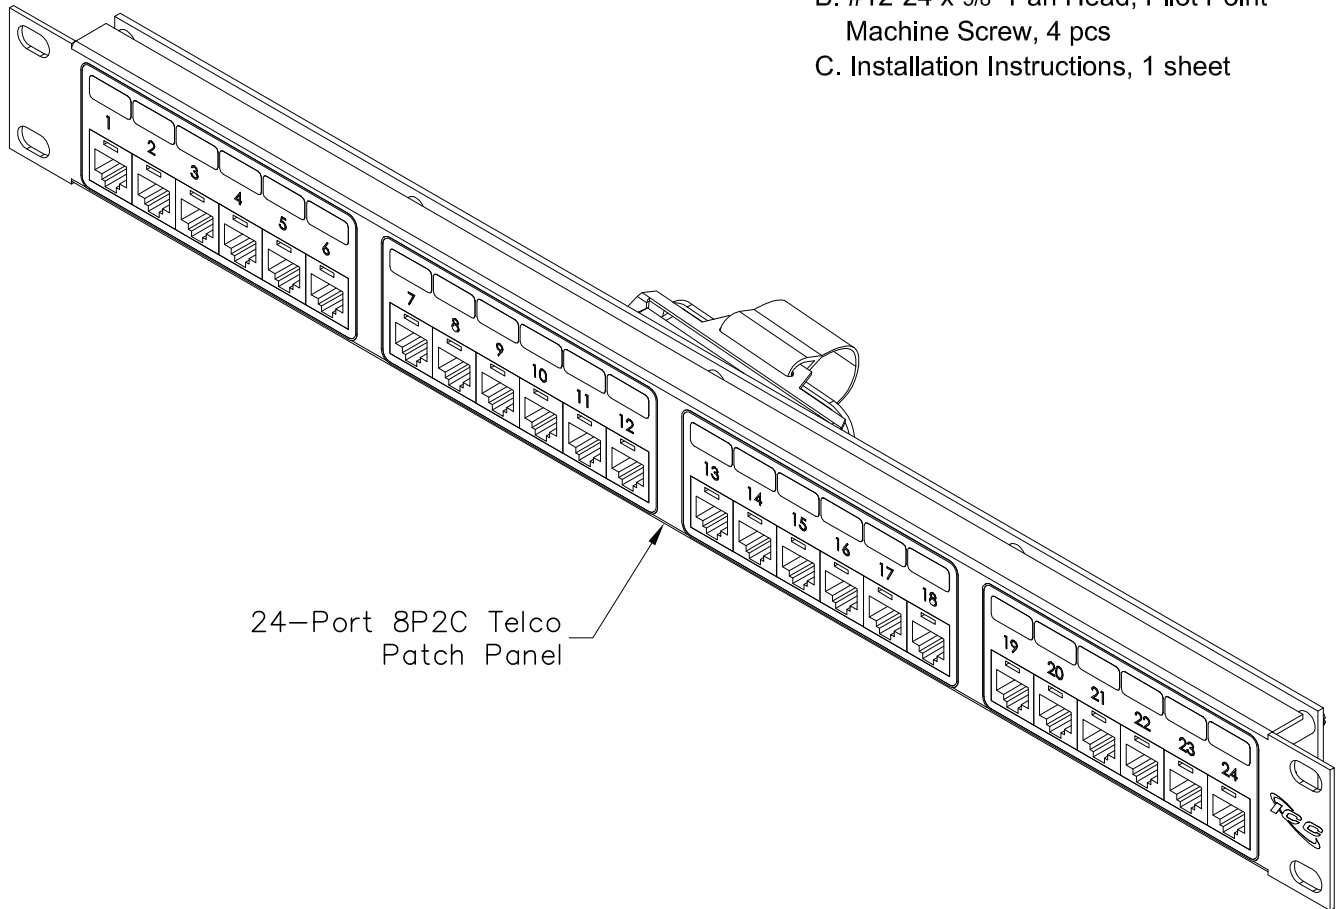

24-Port 8P2C Telco Patch Panel

PRODUCT SPECIFICATION

Package includes:

- A. 24-Port 8P2C Telco Patch Panel, 1 pc
- B. #12-24 x 5/8" Pan Head, Pilot Point Machine Screw, 4 pcs
- C. Installation Instructions, 1 sheet

24-Port 8P2C Telco Patch Panel

Features and Benefits:

- Rack mounted 8-position 2-conductor Telco patch panel provides voice connectivity applications
- Integrated with 1 male 50-pin telco connector
- Designed to fit all standard 19" racks and cabinets
- 1 rack mount space (RMS)

PATCH PANEL, TELCO, 8P2C, 24-PORT, 1 RMS

ITEM NO.	ICMPP24T2C
DWG NO.	PSMPP24T2C

REV.	B
PAGE NO.	1

CUSTOMER CARE / TECHNICAL SUPPORT * CSR@ICC.COM / 888-ASK-4-ICC (275-4422) * 14700 Alondra Blvd., La Mirada, CA 90638 * www.icc.com

50 PIN TELCO CONNECTOR
WITHOUT DUST COVER

NOTE: UNLESS OTHERWISE SPECIFIED

1. MATERIAL:

- A. 24-PORT PATCH PANEL: 16 GA CRS
- B. JACK HOUSING: ABS, UL 94V-0
- C. SPRING WIRE: SQUARE SPRING WIRE, TEMPERED PHOSPHOR BRONZE
- D. GOLD RATING: 50 MICRO INCHES OF GOLD OVER 100 MICRO INCHES OF NICKEL