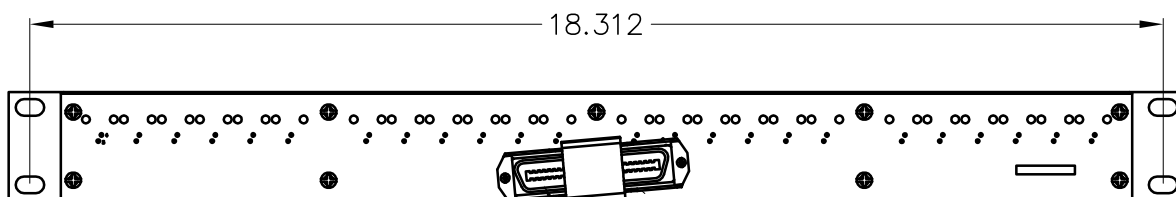

24-Port 8P2C Telco Patch Panel

PRODUCT SPECIFICATION

Package includes:

- A. 24-Port 8P2C Telco Patch Panel, 1 pc
- B. #12-24 x 5/8" Pan Head, Pilot Point Machine Screw, 4 pcs
- C. Installation Instructions, 1 sheet

24-Port 8P2C Telco Patch Panel

Features and Benefits:

- Rack mounted 8-position 2-conductor Telco patch panel provides voice connectivity applications
- Integrated with 1 male 50-pin telco connector
- Designed to fit all standard 19" racks and cabinets
- 1 rack mount space (RMS)

PATCH PANEL, TELCO, 8P2C, 24-PORT, 1 RMS

ITEM NO.	ICMPP24T2C
DWG NO.	PSMPP24T2C

REV.	B
PAGE NO.	1

CUSTOMER CARE / TECHNICAL SUPPORT * CSR@ICC.COM / 888-ASK-4-ICC (275-4422) * 14700 Alondra Blvd., La Mirada, CA 90638 * www.icc.com

50 PIN TELCO CONNECTOR
WITHOUT DUST COVER

NOTE: UNLESS OTHERWISE SPECIFIED

1. MATERIAL:

- A. 24-PORT PATCH PANEL: 16 GA CRS
- B. JACK HOUSING: ABS, UL 94V-0
- C. SPRING WIRE: SQUARE SPRING WIRE, TEMPERED PHOSPHOR BRONZE
- D. GOLD RATING: 50 MICRO INCHES OF GOLD OVER 100 MICRO INCHES OF NICKEL