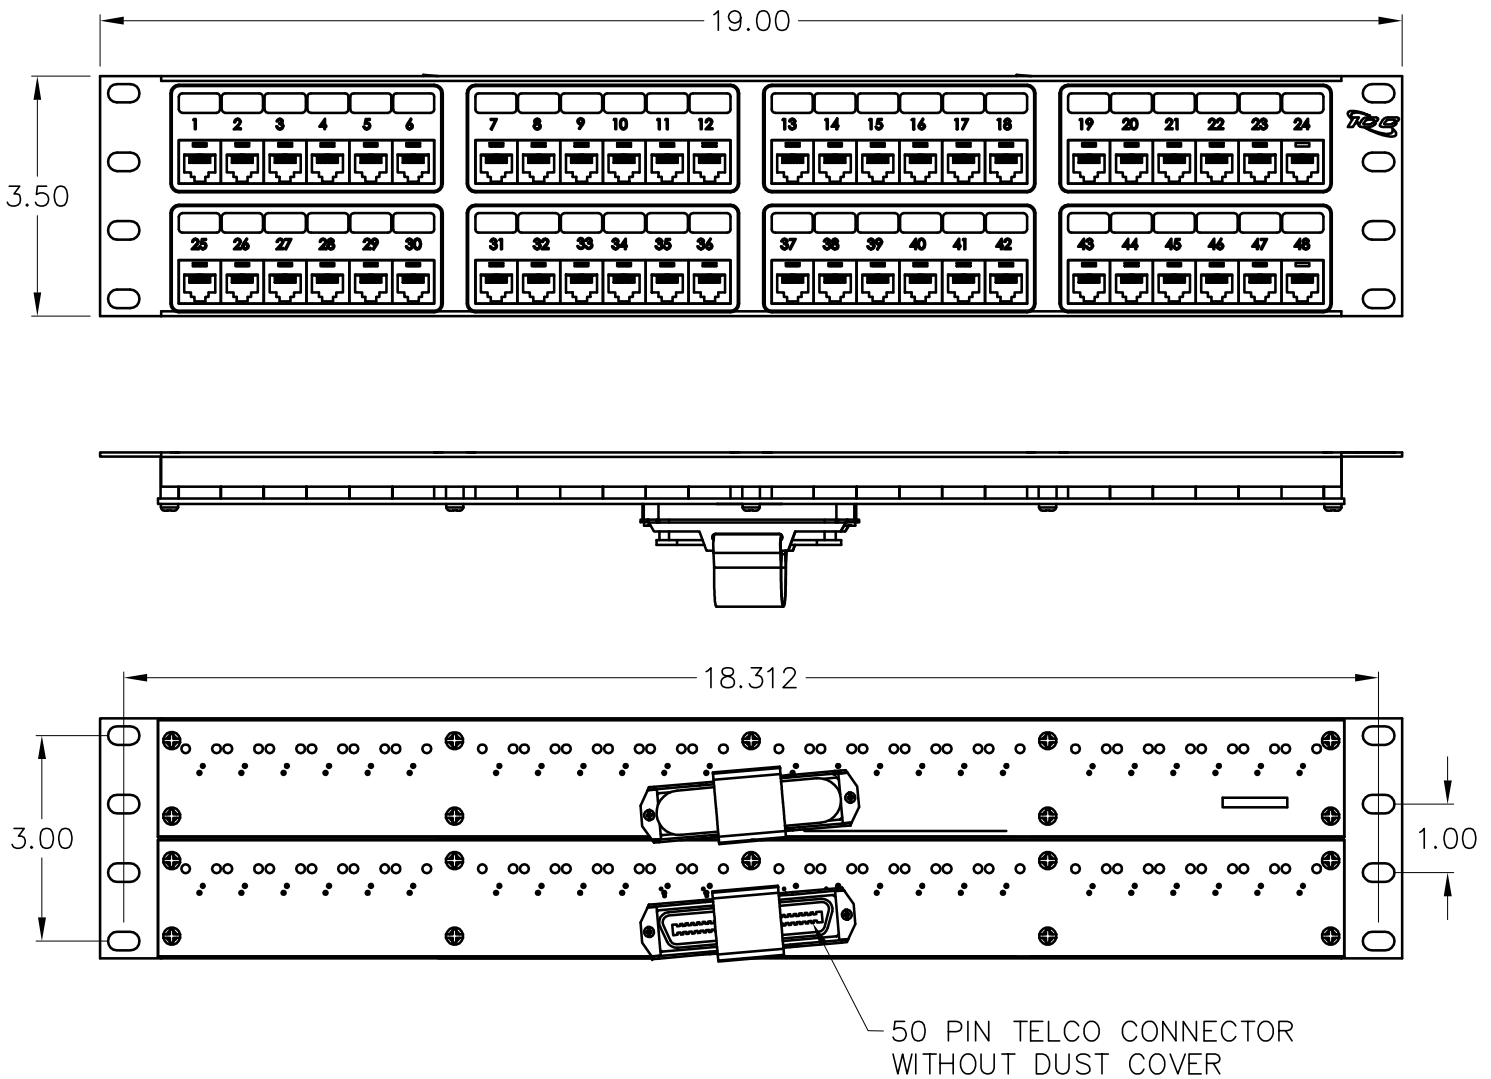

48-Port 8P2C Telco Patch Panel

PRODUCT SPECIFICATION

Package includes:

- A. 48-Port 8P2C Telco Patch Panel, 1 pc
- B. #12-24 x 5/8" Pan Head, Pilot Point Machine Screw, 4 pcs
- C. Installation Instructions, 1 sheet

48-Port 8P2C Telco Patch Panel

Features and Benefits:

- Rack mounted 8-position 2-conductor Telco patch panel provides voice connectivity applications
- Integrated with 2 male 50-pin telco connector
- Designed to fit all standard 19" racks and cabinets
- 2 rack mount space (RMS)

PATCH PANEL, TELCO, 8P2C, 48-PORT, 2 RMS

ITEM NO.	ICMPP48T2C
DWG NO.	PSMPP48T2C

REV.	B
PAGE NO.	1

CUSTOMER CARE / TECHNICAL SUPPORT * CSR@ICC.COM / 888-ASK-4-ICC (275-4422) * 14700 Alondra Blvd., La Mirada, CA 90638 * www.icc.com