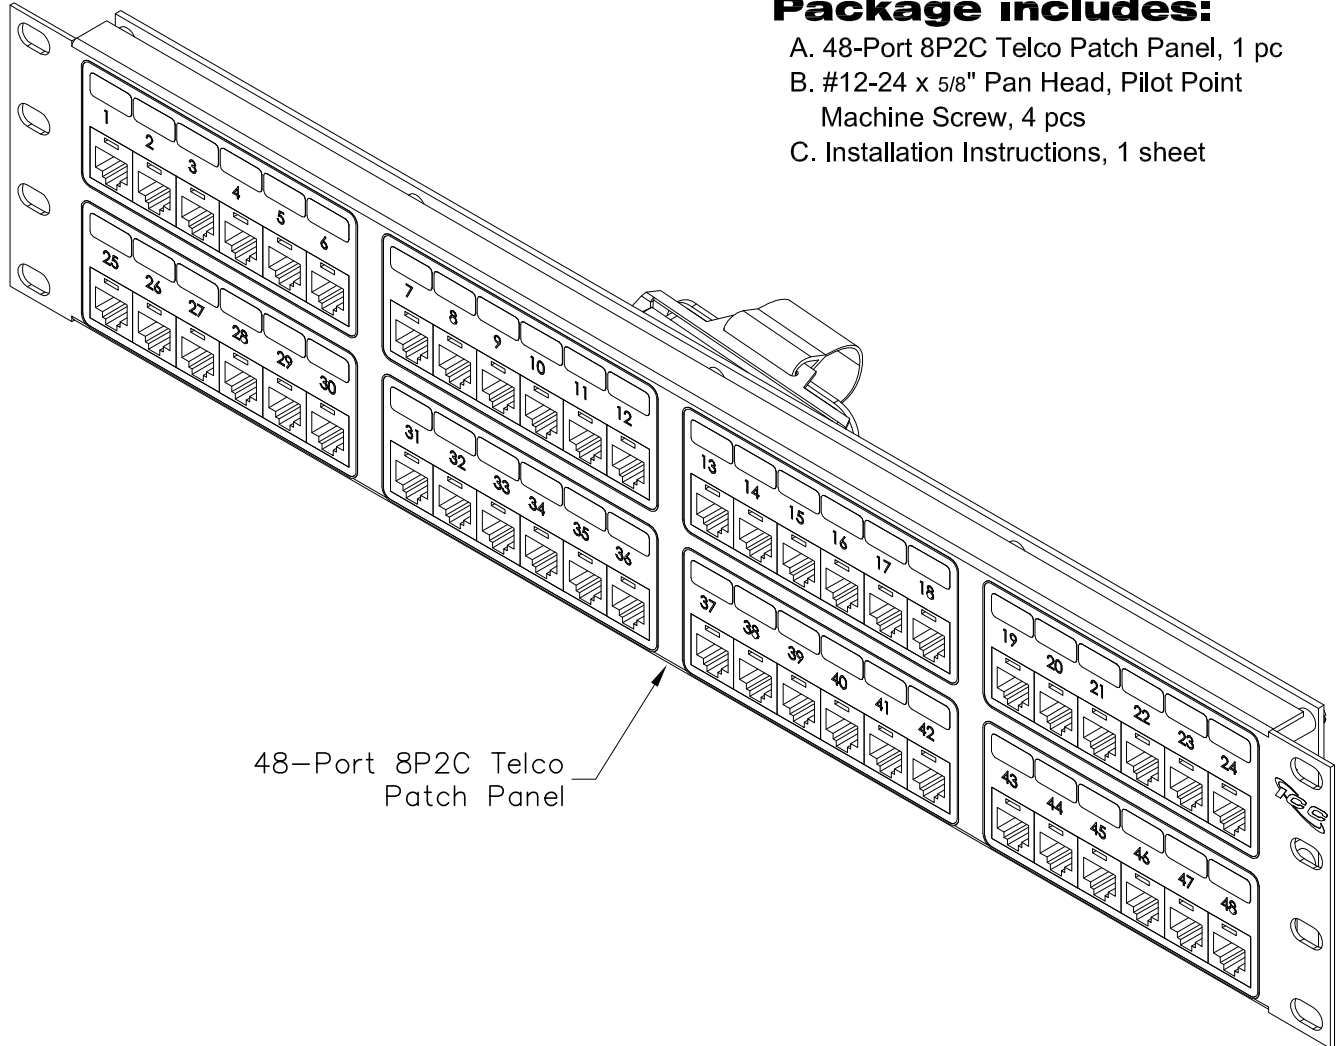

48-Port 8P2C Telco Patch Panel

PRODUCT SPECIFICATION

Package includes:

- A. 48-Port 8P2C Telco Patch Panel, 1 pc
- B. #12-24 x 5/8" Pan Head, Pilot Point Machine Screw, 4 pcs
- C. Installation Instructions, 1 sheet

48-Port 8P2C Telco Patch Panel

Features and Benefits:

- Rack mounted 8-position 2-conductor Telco patch panel provides voice connectivity applications
- Integrated with 2 male 50-pin telco connector
- Designed to fit all standard 19" racks and cabinets
- 2 rack mount space (RMS)

PATCH PANEL, TELCO, 8P2C, 48-PORT, 2 RMS

ITEM NO.	ICMPP48T2C
DWG NO.	PSMPP48T2C

REV.	B
PAGE NO.	1

CUSTOMER CARE / TECHNICAL SUPPORT * CSR@ICC.COM / 888-ASK-4-ICC (275-4422) * 14700 Alondra Blvd., La Mirada, CA 90638 * www.icc.com