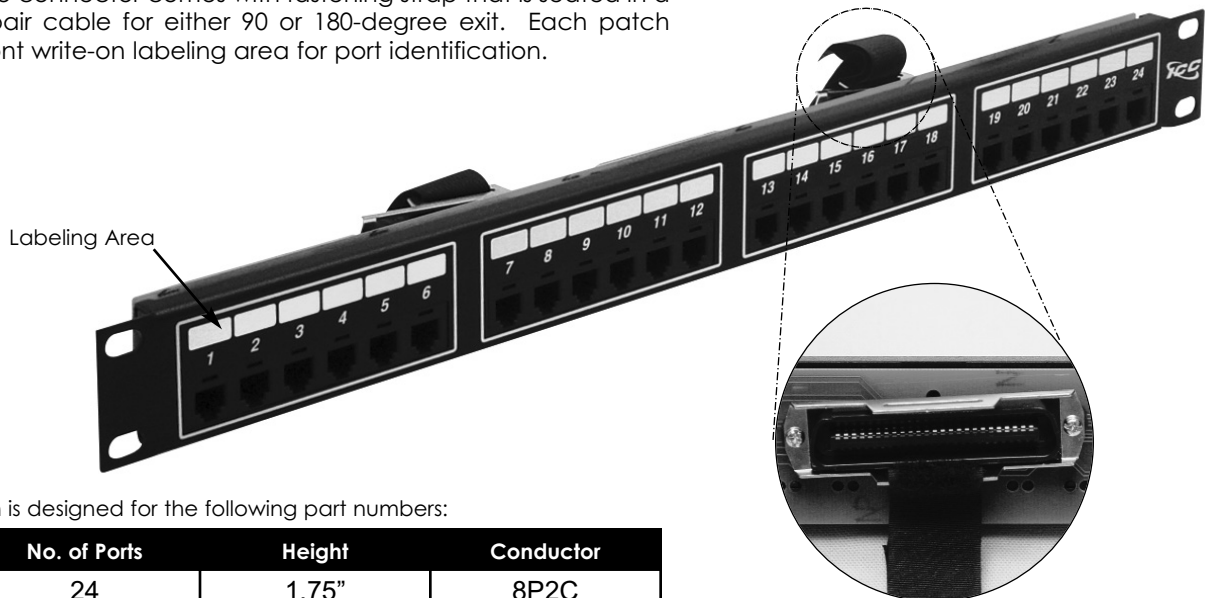

Telco Patch Panels

INSTALLATION INSTRUCTIONS

ICC Voice Grade Telco Patch Panels

ICC's new Telco-style 24 and 48-port patch panels consisting of 2 and 4-wire RJ-45 USOC-wiring scheme are ideal for PBX phone systems. Each patch panel connects to 24 or 48 RJ-45 patch cords on the front and link phone system with 50-pin Telco connectors on the back.

Each 50-pin male Telco connector comes with fastening strap that is seated in a socket to secure 25-pair cable for either 90 or 180-degree exit. Each patch panel also features front write-on labeling area for port identification.

Labeling Area

Rear Telco Connector

This installation instruction is designed for the following part numbers:

Item Number	No. of Ports	Height	Conductor
ICMPP24T2C	24	1.75"	8P2C
ICMPP48T2C	48	3.50"	8P2C
ICMPP24T4C	24	1.75"	8P4C
ICMPP48T4C	48	3.50"	8P4C

Purchase accessories for performance and value!

ICC recommends the following accessories below for fast and easy installations.

25-Pair Telco Cable

ICPCSTMMxx*

Male to male, 50-Pin Telco connectors, CAT 3 Telco cable