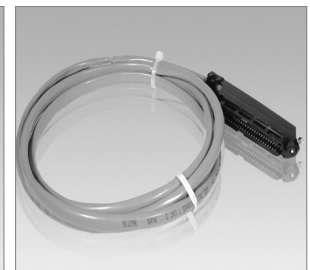

Each 50-pin male Telco connector comes with fastening strap that is seated in a socket to secure 25-pair cable for either 90 or 180-degree exit. Each patch panel also features front write-on labeling area for port identification.

Purchase accessories for performance and value!

ICC recommends the following accessories below for fast and easy installations.

25-Pair Telco Cable

ICPCSTMMxx*

Male to male, 50-Pin Telco connectors, CAT 3 Telco cable

25-Pair Telco Cable

ICPCSTFMxx*

Female to male, 50-Pin Telco connectors, CAT 3 Telco cable

*xx = 05, 10, 15, 25, 50, 75, 100 feet in length
Note: To order 100 ft. use 00 for xx

25-Pair Telco Cable

ICPCSTMBxx*

Male 50-Pin Telco connector to blunt, CAT 3 Telco cable

*xx = 05, 10, 15, 25 feet in length

25-Pair Telco Cable

ICPCSTFBxx*

Female 50-Pin Telco connector to blunt, CAT 3 Telco cable

*xx = 05, 10, 15, 25 feet in length