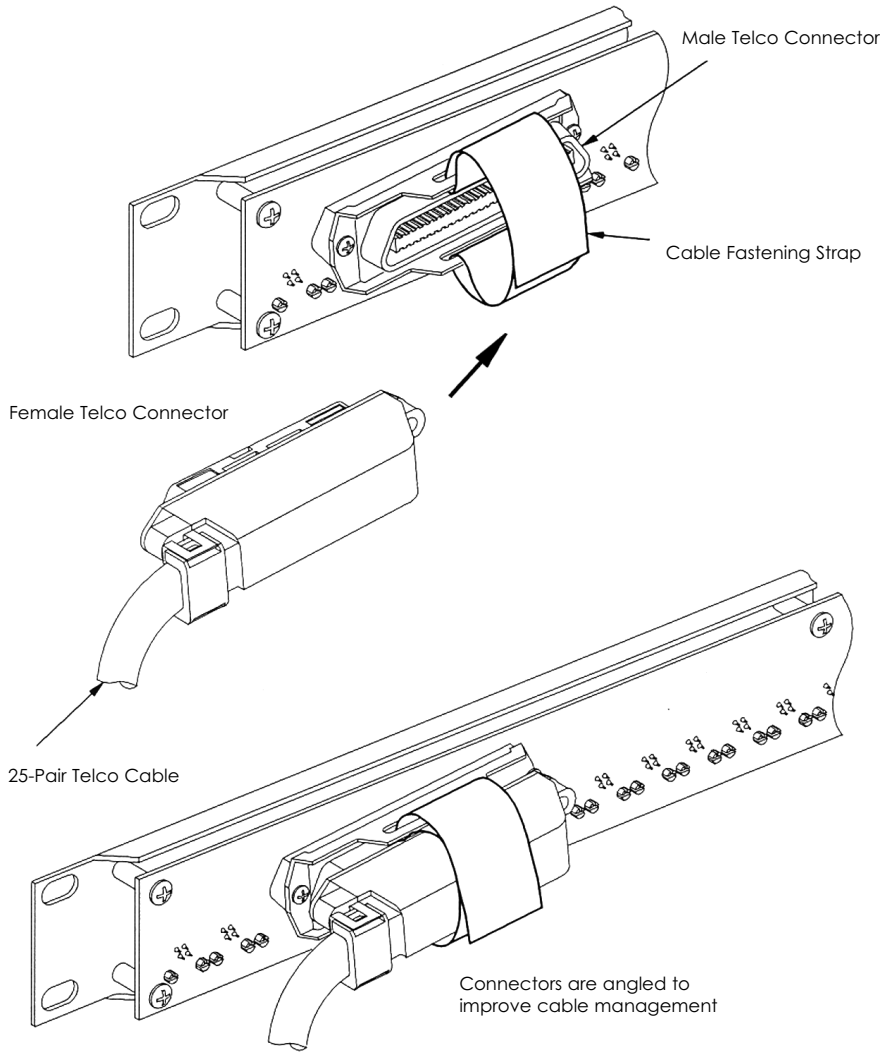

Each 50-pin male Telco connector comes with fastening strap that is seated in a socket to secure 25-pair cable for either 90 or 180-degree exit. Each patch panel also features front write-on labeling area for port identification.

Male 50-Pin Telco connector to blunt, CAT 3 Telco cable

*xx = 05, 10, 15, 25 feet in length

25-Pair Telco Cable

ICPCSTFBxx*

Female 50-Pin Telco connector to blunt, CAT 3 Telco cable

*xx = 05, 10, 15, 25 feet in length

PremiumProducts • ProvenPerformance • CompetitivePrices...ICC

Technical Support **888-ASK-4-ICC (275-4422)** • E-mail: csr@icc.com • Go on-line: www.icc.com

Installation Instructions

Step 1:

Loosen cable fastening strap without detaching it from metal bracket and remove dust cover from male Telco connector.

Step 2:

Insert female Telco connector into cable fastening strap.

Step 3:

Plug female Telco connector into male Telco connector.

Step 4:

Tighten cable fastening strap to secure the connectors.

Wiring Chart 8P2C