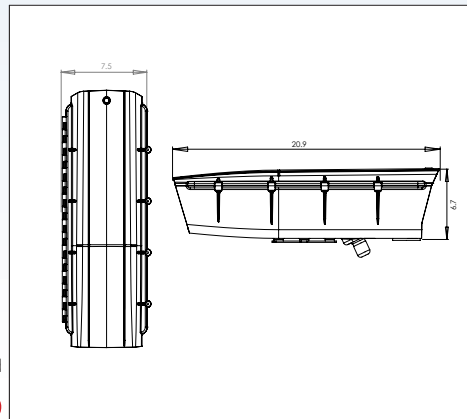

Engineered and
Built
in the **US**

remote video solutions

www.dotworkz.com 866.575.4689