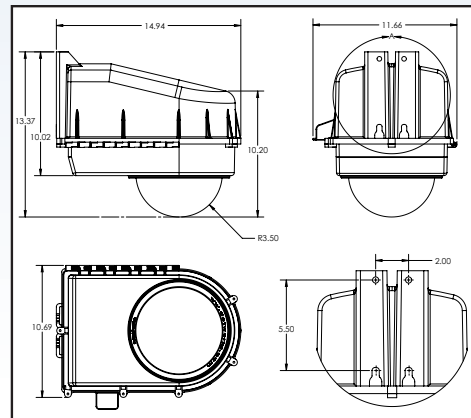

4 amps @ 12 VDC on typical model

Shipping: 17" x 13" x 16" - 12 lbs (5.4 Kg)

Engineered and
Built
in the **US**

Features:

- IP and analog PTZ camera compatible
- Dual Blower generates 20 CFM high flow air movement
- Virtually indestructible Polycarbonate Thermal Plastic alloy
- Internal bracket included for perfect fit for PTZ, megapixel or mini domes
- Switchable upper and lower camera mounting locations for maximum versatility and internal storage space
- Internal mounting space for: routers, cell networks, hard drives, UPS, WiMAX, mesh hardware, etc
- IP66 rated against dust, water and salt water air & IP68 water proof connection ports