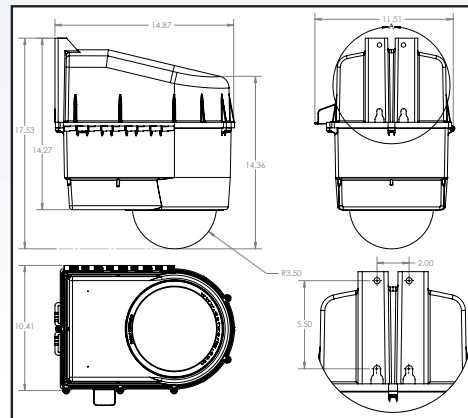

remote video solutions

www.dotworkz.com 866.575.4689