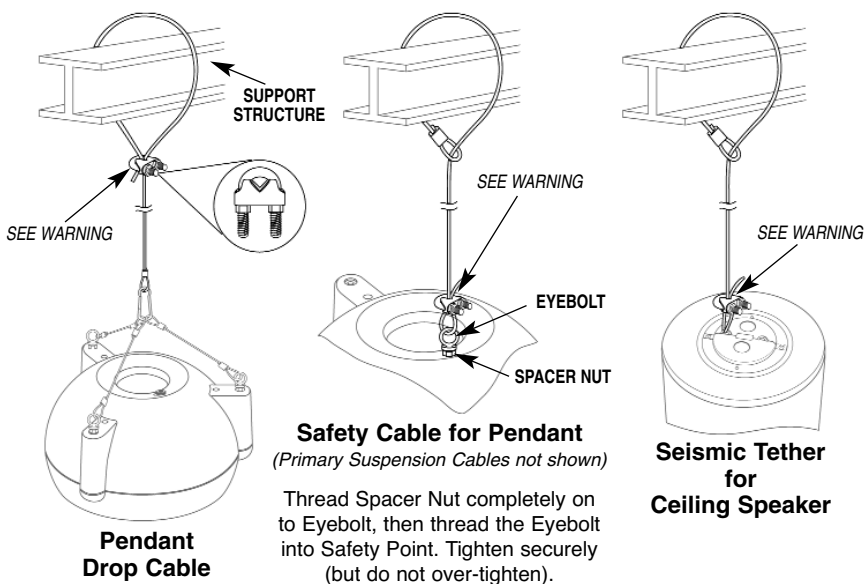

## Description

The CK10 is a 10-foot long Cable Kit. The kit can be used either as a main suspension drop cable or as a safety cable.

## Contents

10-foot long Cable w/fixed loop, Cable clamp, Eyebolt, Spacer Nut, Instruction Sheet

## Installation

The cable can be secured to the speaker and the building structure in a variety of ways. Below are three common approaches. The support structure **MUST** be able to support 100 lbs. to provide adequate safety margin.