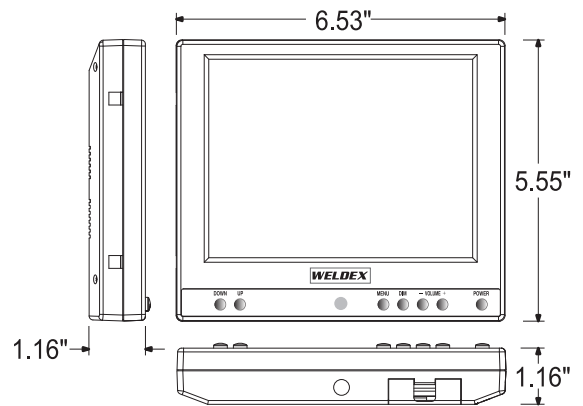

6.4" COLOR LCD MONITOR

WDL-6401M

MAIN FEATURES

- High-Resolution 6.4" TFT LCD monitor
- OSD for AV source (Color, Brightness, Contrast, Tint & Volume control)
- NTSC/PAL color system
- Integrated audio speaker
- Auto-Power On

WELDEX CAN CUSTOMIZE CAMERAS FOR YOUR SPECIFIC NEED!!

WDL - 6401M (COLOR LCD MONITOR)

System Wiring / Dimension

SPECIFICATIONS

MODEL	WDL-6401M
Display Type	Active Matrix Color TFT LCD
Screen Size	6.4" (Diagonal)
Viewing Angle	Left 60° / Right 60° / Up 40° / Down 55°
Pixel Pitch(mm)	0.120(H) x 0.442(V)mm
Active Area(mm)	138.24(H) x 103.43(V)mm
Brightness	330 cd/m ²
Resolution	960(W) x 234(H)
System Type	NTSC / PAL
Input Connector	Composite(RCA) x 1, Audio(RCA) x 1
Power Source	DC + 12V ~ +24V
Built-in Speakers	With Speaker(2W x 2 Stereo)
Weight (Net)	OO lbs
Size(WxDxH)	6.53" x 1.16" x 5.55"