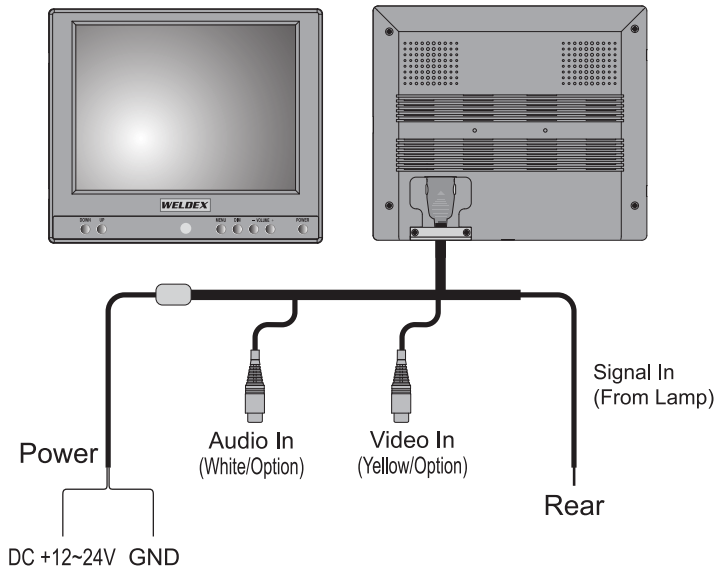

6.4" COLOR LCD MONITOR

WDL-6401M

MAIN FEATURES

- High-Resolution 6.4" TFT LCD monitor
- OSD for AV source (Color, Brightness, Contrast, Tint & Volume control)
- NTSC/PAL color system
- Integrated audio speaker
- Auto-Power On

WELDEX CAN CUSTOMIZE CAMERAS FOR YOUR SPECIFIC NEED!!

WDL - 6401M (COLOR LCD MONITOR)

System Wiring / Dimension

SPECIFICATIONS

MODEL	WDL-6401M
Display Type	Active Matrix Color TFT LCD
Screen Size	6.4" (Diagonal)
Viewing Angle	Left 60° / Right 60° / Up 40° / Down 55°
Pixel Pitch(mm)	0.120(H) x 0.442(V)mm
Active Area(mm)	138.24(H) x 103.43(V)mm
Brightness	330 cd/m ²
Resolution	960(W) x 234(H)
System Type	NTSC / PAL
Input Connector	Composite(RCA) x 1, Audio(RCA) x 1
Power Source	DC + 12V ~ +24V
Built-in Speakers	With Speaker(2W x 2 Stereo)
Weight (Net)	OO lbs
Size(WxDxH)	6.53" x 1.16" x 5.55"