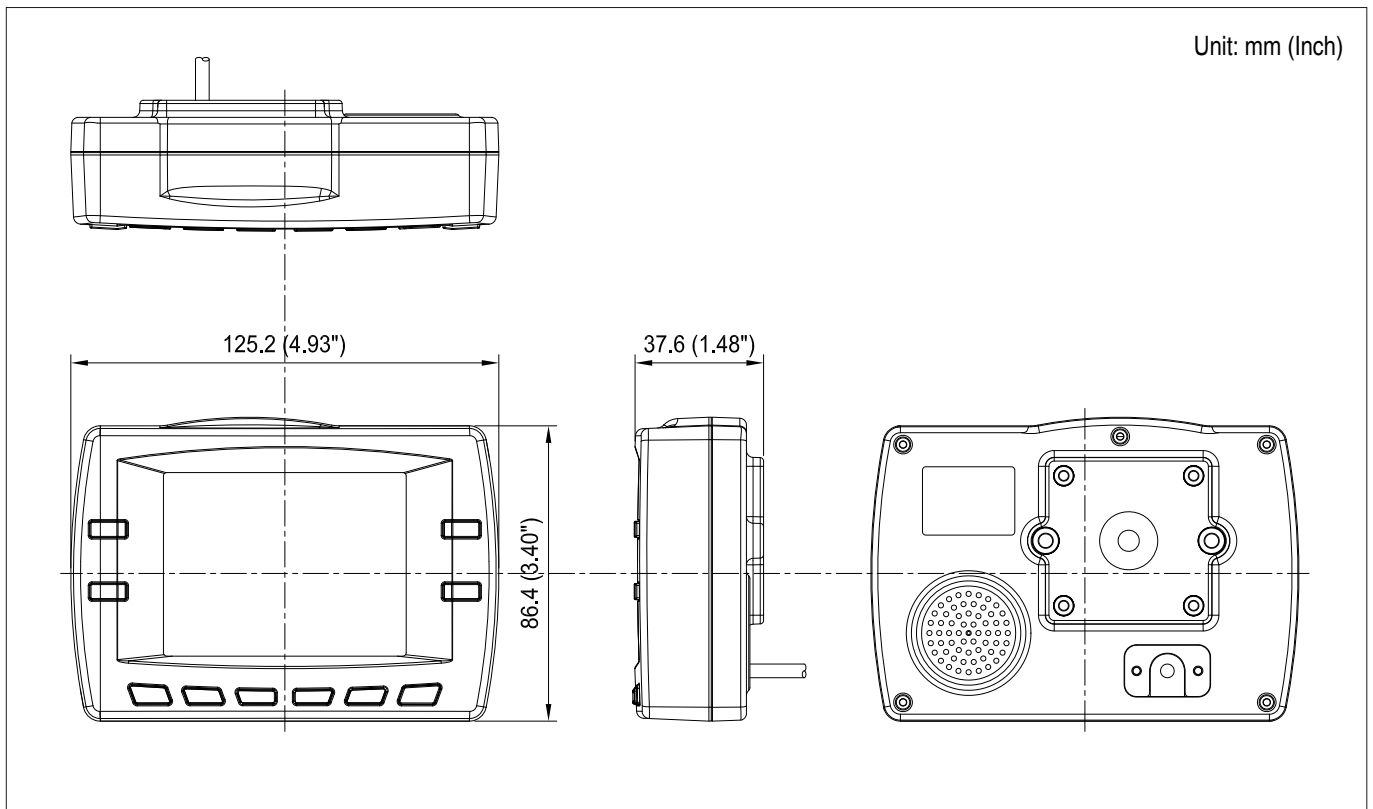

## Specification

Screen size	3.45" (diagonal)
Resolution	320 (W) x 240 (H)
Brightness	300cd/m <sup>2</sup>
Dot pitch (mm)	0.073 (H) x 0.219 (V)
Viewing angle	Up: 50° / down: 55° / right: 60° / left: 60°
Dimensions	3.56" (W) x 3.25" (H) x 0.94" (D)
Contrast ratio	400:1
Color system	NTSC/PAL
Video output	1Vp-p (75Ω impedance)
Connectors	Audio (RCA), video (RCA), power jack
Power consumption	DC12V 400mA, max 4.8W
Operating temperature	-20° C ~ +70° C (-4° F ~ +158° F)
Weight	500g

## Dimension

LCD	3.45"	300 (cd/m <sup>2</sup> )	320 x 240	4.8W	12V
-----	-------	-----------------------------	-----------------	------	-----