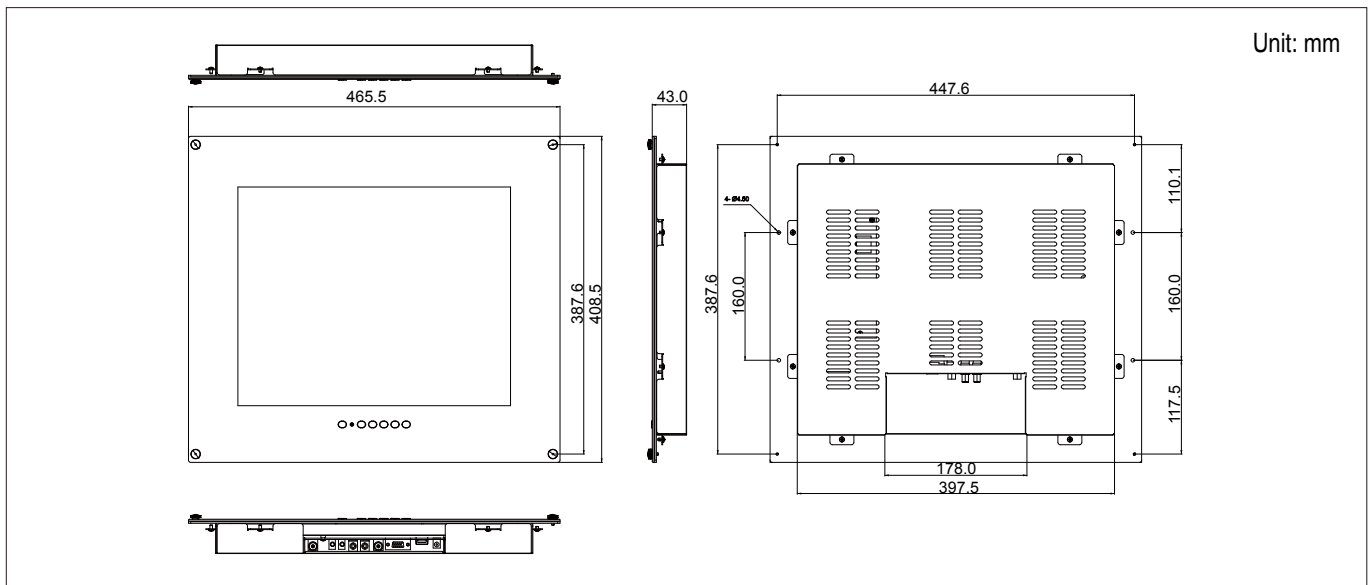

WDL-1700MFM

Color 17" Flush Mount LCD Monitor

- High resolution 1280 x 1024
- 16.7M colors for true color rendition
- Multiple inputs - composite video, D-sub, HDMI
- Contrast ratio of 1000:1
- Brightness of 250cd/m²
- Viewing angle - 160° (H) x 170° (V)
- On-screen menu display for feature and video adjustments
- Power supply included

Specification

Screen size	17" (diagonal)
Viewing size (mm)	250cd/m ²
Contrast ratio	1000:1
Max resolution	1280 (H) x 1024 (V)
Colors	16.7M colors
Viewing angle	Up: 80° / down: 80° / left: 85° / right: 85°
Compatibility	PC: VESA standard VGA to XGA 60Hz / video: NTSC, PAL, SECAM (auto detection)
Frequency	Horizontal: 31.5 ~ 37.5KHz / vertical: 56 ~ 75Hz
Input signals	Analog RGB, CVBS, HDMI
Input connectors	D-SUB for RGB, BNC for CVBS, HDMI
OSD controls	Auto adjust, brightness & contrast, size & position, color control, language selection, OSD position, video control, input selection
Plug & play support	DDC 1/2B
Power management	VESA DPMS
Power consumption	Normal mode: T.B.D / DPMS mode: <4watts
Power supply	Input: AC100 ~ 240V, 50 ~ 60Hz / output: DC12V, 4A
Temperature	Operating: 0°C ~ 50°C (32°F ~ 122°F), storage: -20°C ~ +60°C (-4°F ~ +140°F)
Humidity	Operating: 30% ~ 60%, storage: -5% ~ +70%
Dimensions (WxHxD)	465.5mm x 408.5mm x 43.0mm

Dimension

Functions