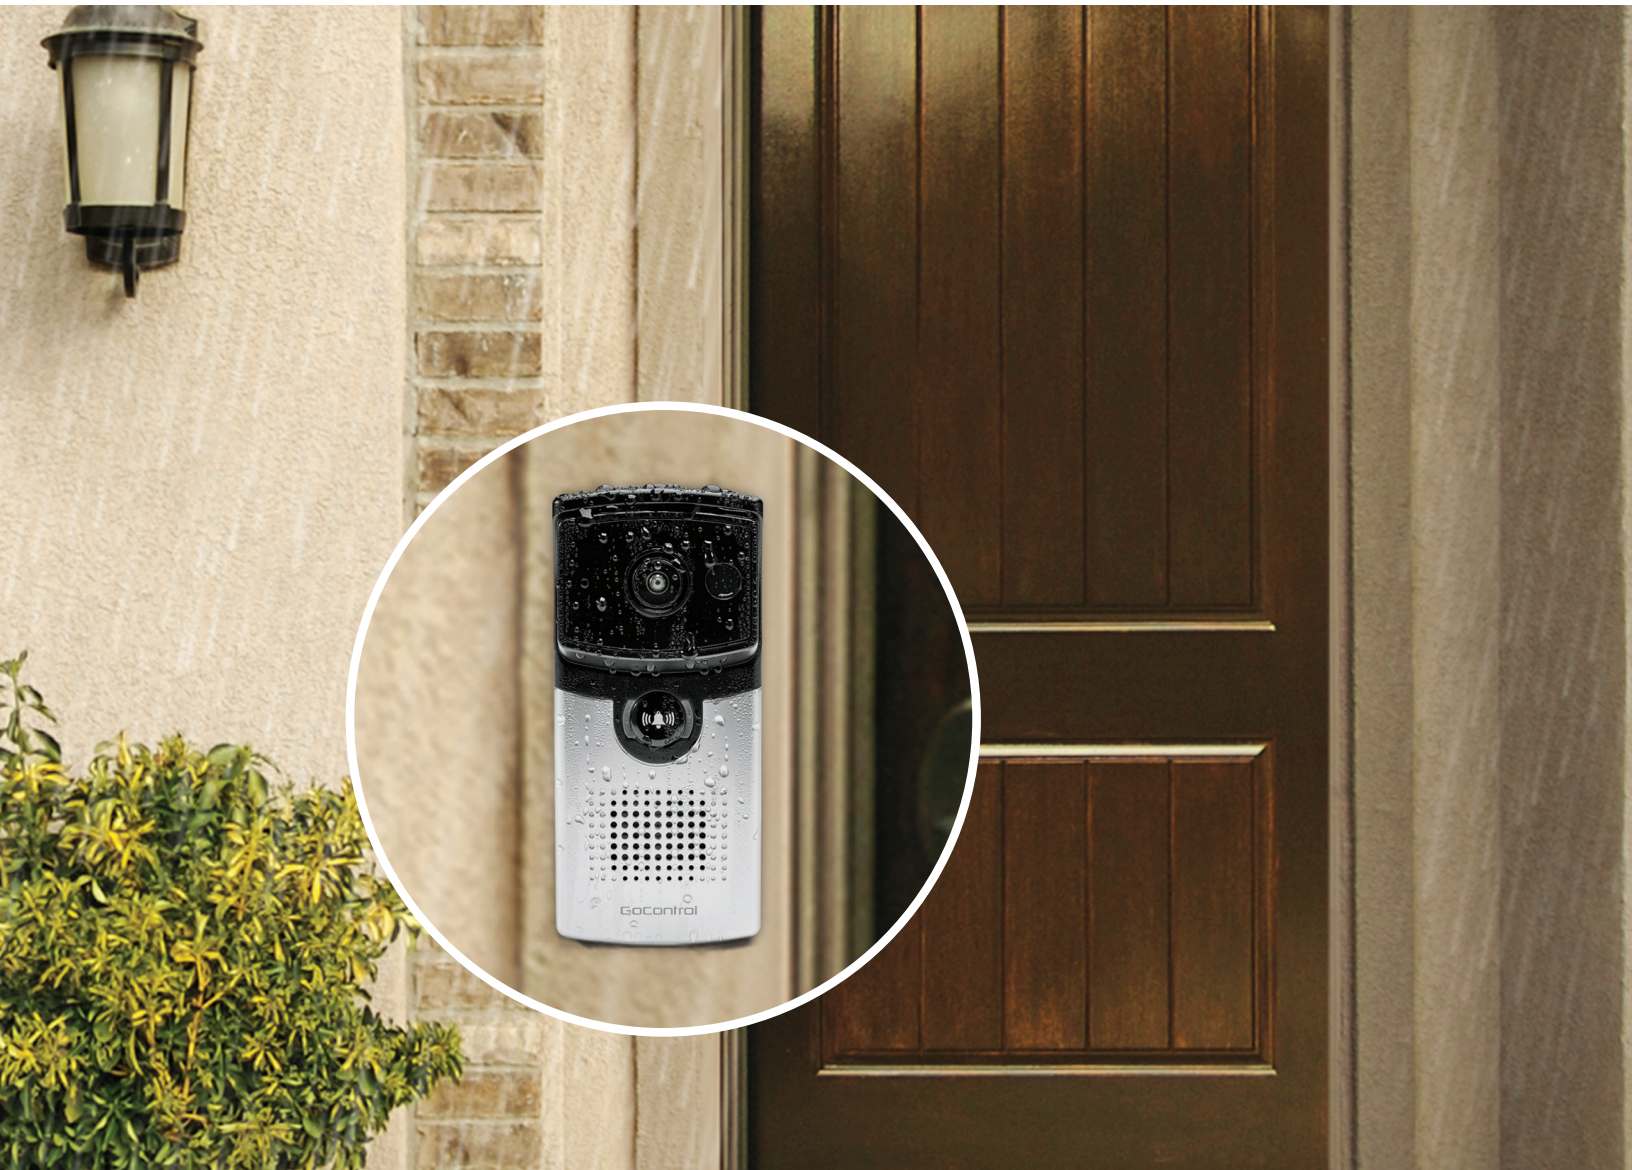

GoControl®

SMART DOORBELL CAMERA—SMARTER, HARDWIRED DESIGN FOR THE PROFESSIONAL INSTALLER!

The Power of a Video Intercom and the Mobility of a Smartphone

Please visit nortekcontrol.com/gocontrol, or contact your local Sales Manager.