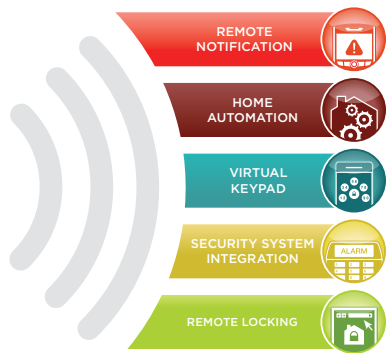

FEATURES & BENEFITS

Remote Access

- Lock/unlock doors via smart phone or internet connection while away
- Receive remote notification when door lock is accessed
- Check lock status remotely to see if doors are locked

Enhanced Security

- Simplify security system control through lock keypad
- Directly control locks from security system to lock/unlock door while arming/disarming
- BumpGuard™ Technology provides security against lock bumping

Home Control Convenience

- Customize lighting scenes for convenience through lock keypad
- Initiate thermostat away mode when leaving home and locking door
- Save money while conserving energy usage through home/away modes via lock keypad

Remote Access.
Enhanced Security.
Ultimate Convenience.

KWIKSET® SMARTCODE® LOCKS WITH Z-WAVE™ TECHNOLOGY

Kwikset®, the leader in residential security, provides a smarter way to expand your security system solution. With Home Connect™ Technology, a Kwikset SmartCode™ keyless entry lock will talk wirelessly to your security system via Z-Wave® to enhance security, expand functionality, and add value to your lifestyle. These locks are equipped with a full 128-bit security encryption and true remote locking and unlocking features due to its motorized driven locking mechanism powered by 4AA batteries.