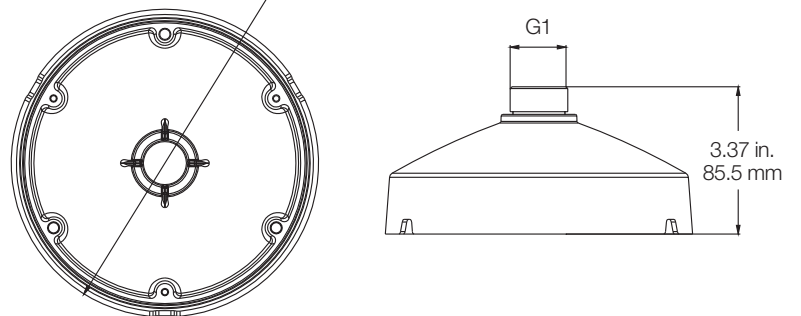

TVF-CBM

Ø7.04 in.
Ø178.7 mm