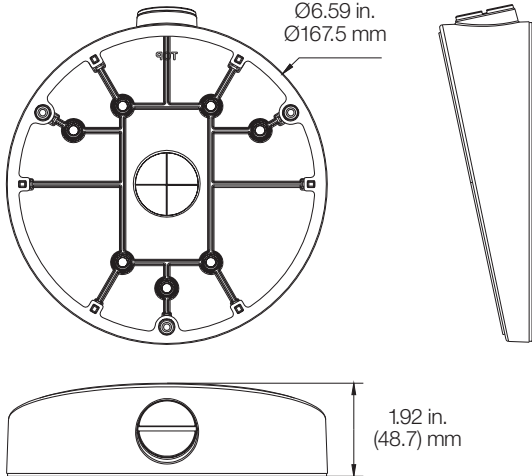

TVF-WBM

Ø6.59 in.
Ø167.5 mm