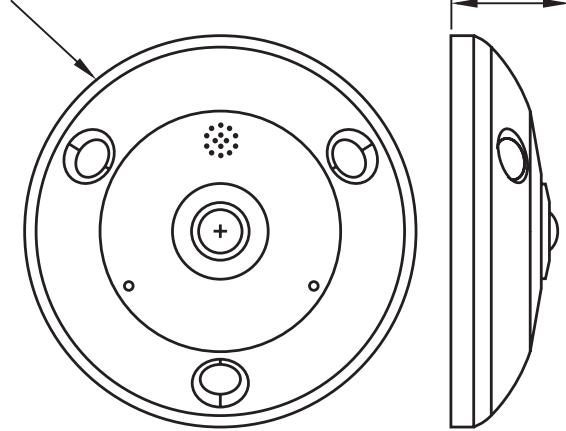

## Dimensional Diagrams

### Outdoor Camera

Ø6.57 in.  
Ø167 mm

1.77 in.  
(45 mm)

### Indoor Camera

Ø6.57 in.  
Ø167 mm

1.77 in.  
(45 mm)