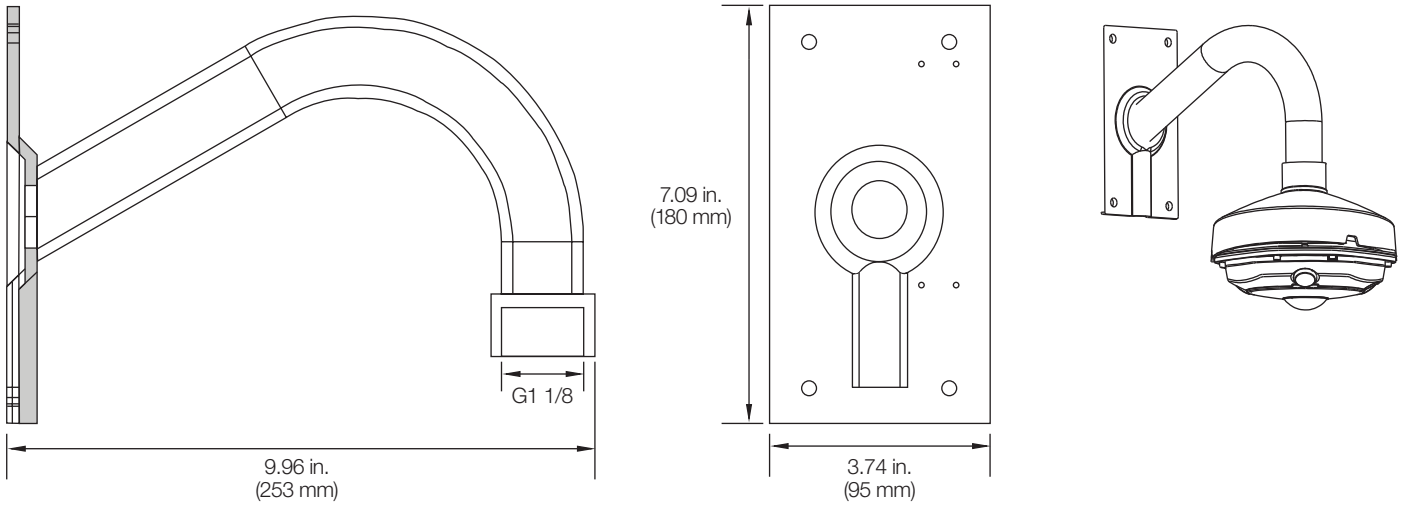

TVD-SNB

TVD-PPB

Bracket Specifications

SKU	Dimensions	Weight
TVD-SNB	9.96 x 3.74 x 7.09 in. (253 x 95 x 180 mm)	1.1 lbs. (490g)
TVD-PPB	Ø 5.91 x 21.14 in. (Ø 150 x 537 mm)	2.58 lbs. (1169g)
TVF-BBM	Ø 6.59 x 1.65 in. (Ø 167.5 x 42 mm)	.75 lbs. (337.5g)
TVF-WBM	Ø 6.59 x 1.92 in. (Ø 167.5 x 48.7 mm)	.67 lbs. (304.5g)
TVF-CBM	Ø 7.04 x 3.37 in. (Ø 178.7 x 85.5 mm)	1.2 lbs. (542g)

Pipe Threading Information

Pipe thread size	Threads (in.)	Pitch (mm)	Thread major diameter		Corresponding pipe				Tapping drill size (mm) BSPF (g)
			(mm)	(in.)	DN	OD (mm)	OD (in.)	Thickness (mm)	
G1	11	2.309	33.249	1.309	25	33.7	1.33	3.2	30.75

The hole of back box and wedge box is G 3/4