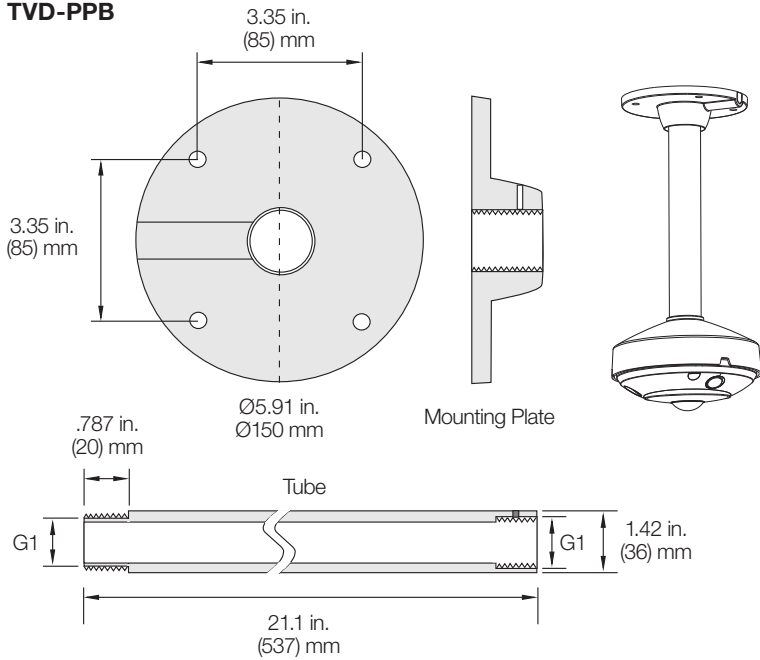

### Outdoor Camera

Ø6.57 in.  
Ø167 mm

1.77 in.  
(45 mm)

### Indoor Camera

Ø6.57 in.  
Ø167 mm

1.77 in.  
(45 mm)

### TVF-CBM

Ø7.04 in.  
Ø178.7 mm

## Bracket Specifications

SKU	Dimensions	Weight
<b>TVD-SNB</b>	9.96 x 3.74 x 7.09 in. (253 x 95 x 180 mm)	1.1 lbs. (490g)
<b>TVD-PPB</b>	Ø 5.91 x 21.14 in. (Ø 150 x 537 mm)	2.58 lbs. (1169g)
<b>TVF-BBM</b>	Ø 6.59 x 1.65 in. (Ø 167.5 x 42 mm)	.75 lbs. (337.5g)
<b>TVF-WBM</b>	Ø 6.59 x 1.92 in. (Ø 167.5 x 48.7 mm)	.67 lbs. (304.5g)
<b>TVF-CBM</b>	Ø 7.04 x 3.37 in. (Ø 178.7 x 85.5 mm)	1.2 lbs. (542g)