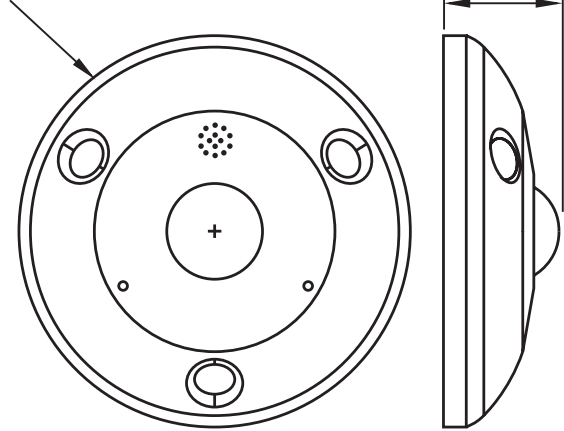

## Dimensional Diagrams

### Outdoor Camera

Ø6.57 in.  
Ø167 mm

1.77 in.  
(45 mm)