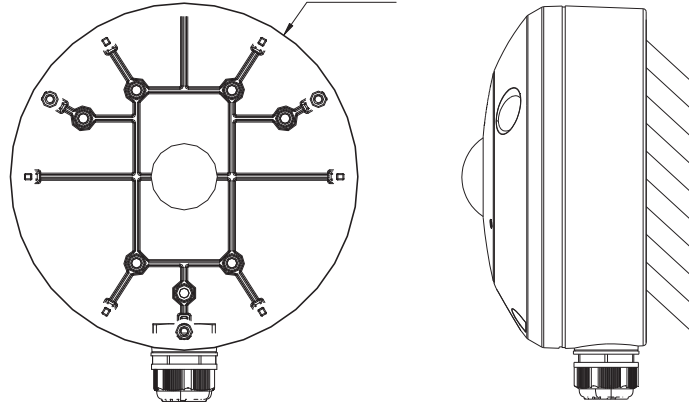

TVF-BBM

Ø6.59 in.
Ø167.5 mm