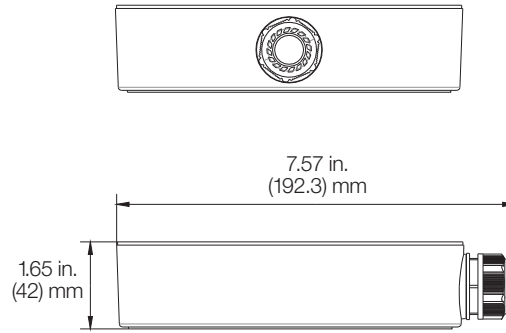

TVF-BBM

Ø6.59 in.
Ø167.5 mm