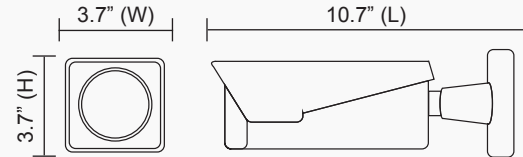

4MP Bullet IP Camera

O4B2M 2.7-12mm motorized lens, dark grey housing

Features

- Supports up to 4MP @ 30fps
- Built-in standard PoE (IEEE 802.3af)
- Adaptive IR LEDs reduce IR saturation
- True Day/Night operation (IR cut filter)
- True WDR (wide dynamic range) operation
- IR Range: 160' (depending on scene reflection)
- Micro SD slot for edge recording (card not included)
- 2-way audio communication
- 2 sensor inputs and 1 relay output
- IP67 compliant, weather resistant
- Conformant with ONVIF Profile S
- 5 year warranty

Video Specifications

Supported Resolutions	2688x1520 / 2560x1440 / 1920x1080 1280x720 @ 30fps
Compression	H.264, MJPEG
Bitrate Control	VBR, CBR
Multiple Streaming	3 streams

Audio Specifications

Mono Input	G.711
Mono Output	G.711