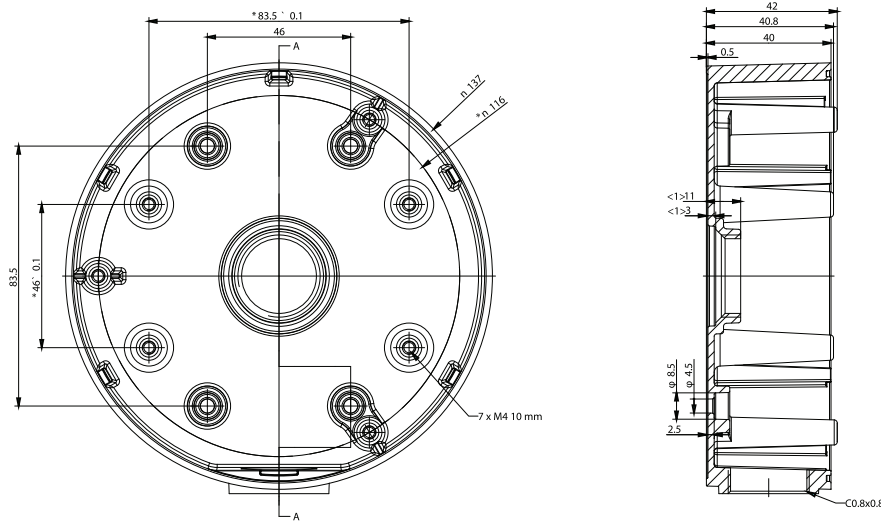

CB135 Wire Intake Box for Dome Camera

CB135	
Appearance	Hikvision white
Range of Application	Wire intake box for dome camera
Material	Aluminum alloy
Dimension	Φ137 mm x 42 mm (5.39" x 1.65")
Weight	280 g (9.88 ozs)

NOTES: Pay attention to color matching.

Features

- Aluminum Alloy Material with Surface Spray Treatment
- Waterproof Design

Dimensions

NOTE: The actual bracket may vary from the picture above.

Will Fit the Following Cameras

DS-2CC52xxN-AVPIR2
DS-2CD27xxF-I(S)
DS-2CD41xxx

Order Model

CB135