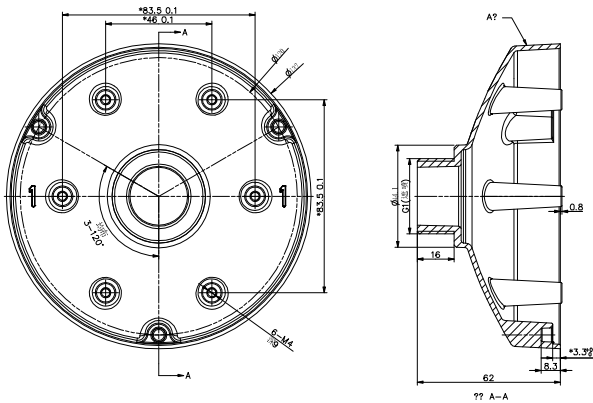

## Pendant Cap for Dome Camera

### Specifications

	PC130
Appearance	Hikvision white
Range of Application	Pendant cap for dome camera
Material	Aluminum alloy
Dimension	132 mm x 62 mm (5.19" x 2.44")
Weight	190 g (6.7 ozs.)

**NOTES:** Pay attention to color matching.

### Dimensions

**NOTE:** The actual bracket may vary from the picture above.