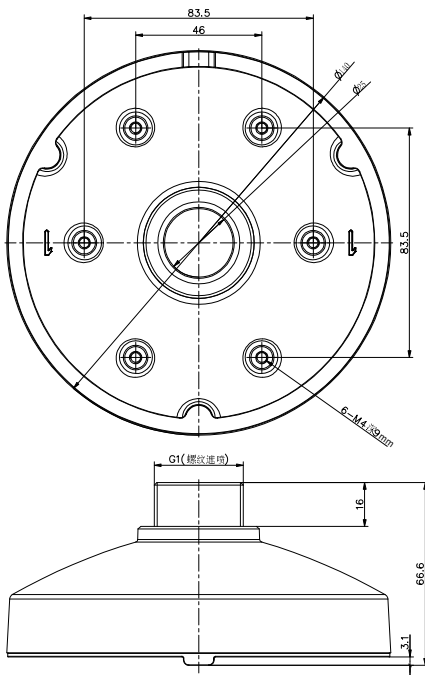

## PC140 Pendant Cap for Dome Camera

### Dimensions

**NOTE:** The actual bracket may vary from the picture above.

PC140	
Appearance	Hikvision white
Range of Application	Pendant cap for dome camera
Material	Aluminum alloy
Dimension	140 mm x 66.6 mm (5.5" x 2.62")
Weight	203 g (7.16 ozs)